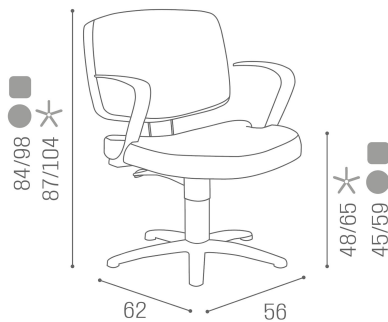

Colore: ☐

Alle Salon Ambience Produkte sind in einer großen Farbauswahl ohne Aufpreis erhältlich!

It's the perfect unisex work chair.

With clean and bold lines, it is practical and functional and has been designed with a size that makes it suitable for every salon.

The armrests in cast aluminum characterize its image, the inner soul of the seat and back in curved beech are covered with non-deformable foam that make Kleo a unique armchair for hair styling.

Kleo is also available in the version with reclining back and optional headrest.

ARTICOLI

All Salon Ambience chairs are available in three bases (star, round and square), with swivel column or hydraulic pump with brake, available also with black base. The pump is 100% Made in Italy and is guaranteed for 5 years!

CH/210-1 Kleo, chair with star base and swivel column

CH/210-1/R Kleo, chair with round base and swivel column

CH/210-1/S Kleo, chair with square base and swivel column

CH/210-4 Kleo, chair with star base and pump with brake

CH/210-4/R Kleo, chair with round base and pump with brake

CH/210-4/S Kleo, chair with square base and pump with brake

CH/210-4N Kleo, chair with black star base and pump with brake

CH/210-4/RN Kleo, chair with black round base and pump with brake

CH/210-4/SN Kleo, chair with black square base and pump with brake

CH/211-4 Kleo, reclining chair with star base and pump with brake

CH/211-4/R Kleo, reclining chair with round base and pump with brake

CH/211-4/S Kleo, reclining chair with square base and pump with brake

CH/211-44 Kleo, reclining chair with star base, pump with brake and wheels

ABMESSUNGEN

Armrests in cast aluminum and inside in curved beech covered with non-deformable foam.