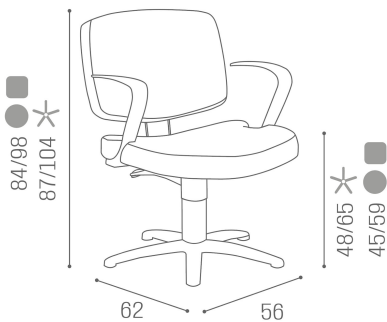

ABMESSUNGEN

Armrests in cast aluminum and inside in curved beech covered with non-deformable foam.

Colore: ☐

Alle Salon Ambience Produkte sind in einer großen Farbauswahl ohne Aufpreis erhältlich!