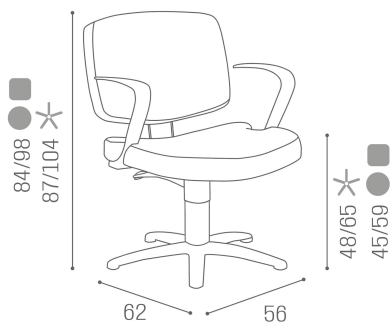

Colour: ☐

All Salon Ambience products are available in a wide choice of colours at no extra cost!

It's the perfect unisex work chair.

With clean and bold lines, it is practical and functional and has been designed with a size that makes it suitable for every salon.

The armrests in cast aluminum characterize its image, the inner soul of the seat and back in curved beech are covered with non-deformable foam that make Kleo a unique armchair for hair styling.

Kleo is also available in the version with reclining back and optional headrest.

ARTICOLI

All Salon Ambience chairs are available in three bases (star, round and square), with swivel column or hydraulic pump with brake, available also with black base. The pump is 100% Made in Italy and is guaranteed for 5 years!

CH/210-1 Kleo, chair with star base and swivel column

CH/210-1/R Kleo, chair with round base and swivel column

CH/210-1/S Kleo, chair with square base and swivel column

CH/210-4 Kleo, chair with star base and pump with brake

CH/210-4/R Kleo, chair with round base and pump with brake

CH/210-4/S Kleo, chair with square base and pump with brake

CH/210-4N Kleo, chair with black star base and pump with brake

CH/210-4/RN Kleo, chair with black round base and pump with brake

CH/210-4/SN Kleo, chair with black square base and pump with brake

CH/211-4 Kleo, reclining chair with star base and pump with brake

CH/211-4/R Kleo, reclining chair with round base and pump with brake

CH/211-4/S Kleo, reclining chair with square base and pump with brake

CH/211-44 Kleo, reclining chair with star base, pump with brake and wheels

MATERIALS

Armrests in cast aluminum and inside in curved beech covered with non-deformable foam.