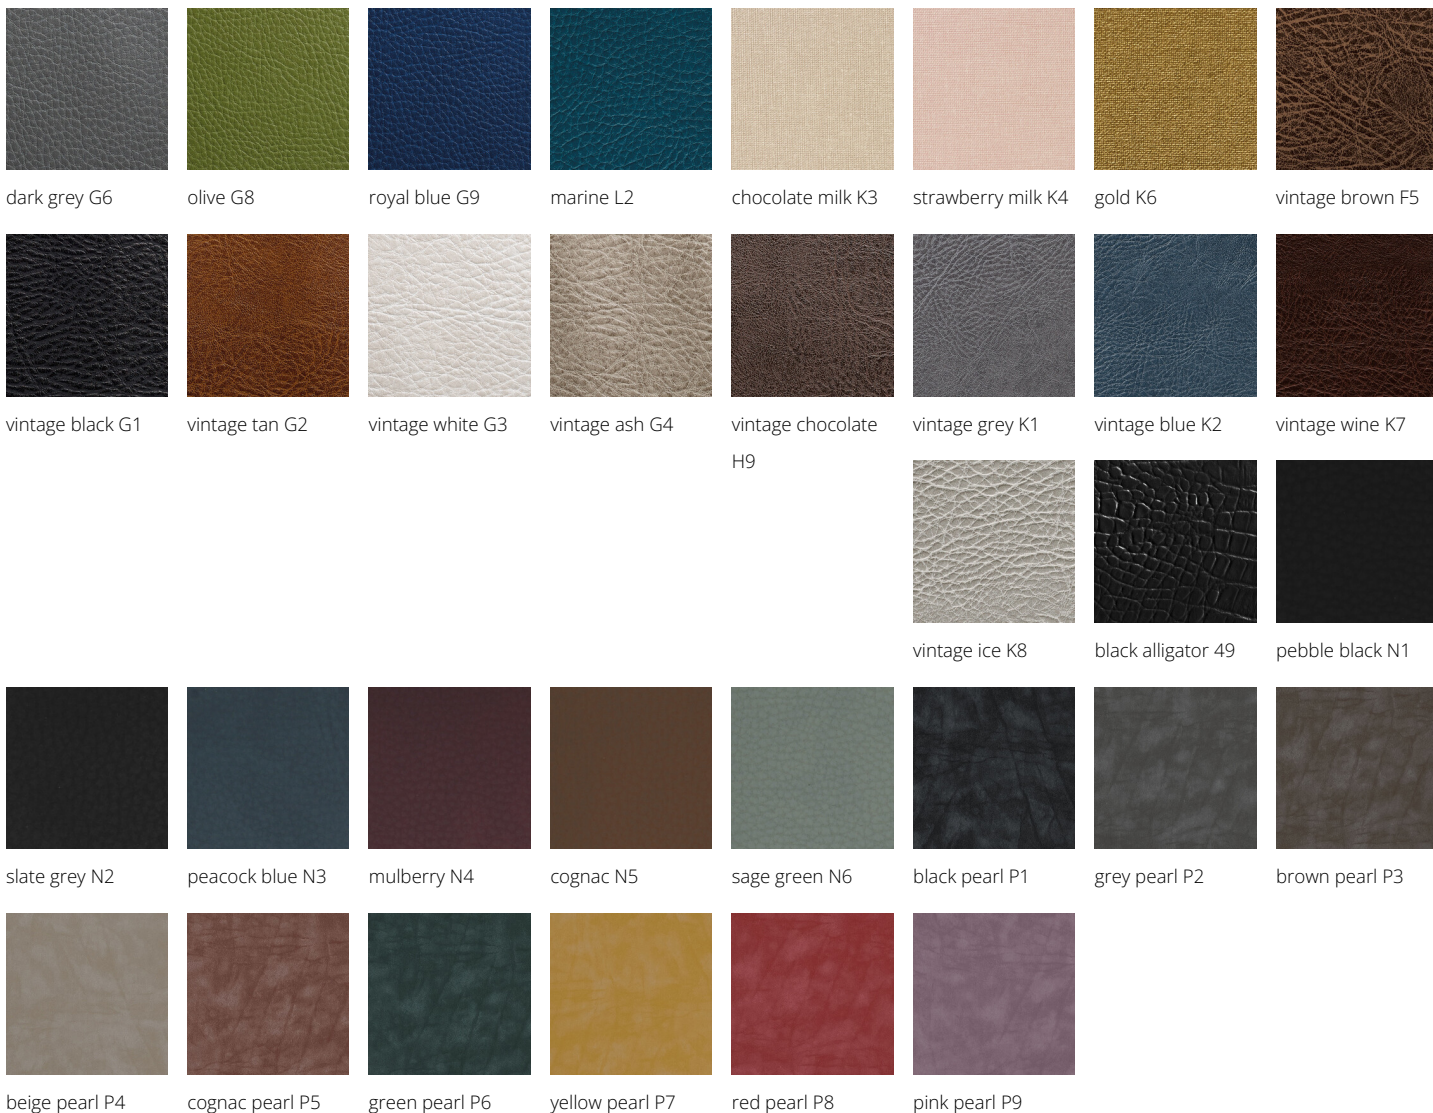

### MATERIALS

Armrests in cast aluminum and inside in curved beech covered with non-deformable foam.

Colours: A  B

All Salon Ambience products are available in a wide choice of colours at no extra cost!

All Salon Ambience products are available in a wide choice of colours at no extra cost!

champagne 10

black coffee 59

hot chocolate 60

milk 61

tea 62

cappuccino 63

espresso 64

light grey G5