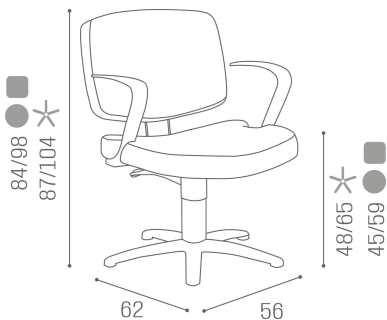

MATERIALS

Armrests in cast aluminum and inside in curved beech covered with non-deformable foam.

Colours: A ☐ B ☐

All Salon Ambience products are available in a wide choice of colours at no extra cost!

All Salon Ambience products are available in a wide choice of colours at no extra cost!