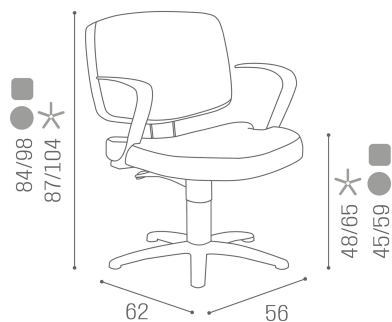

Colours: A ☐ B ☐

MATERIALS

Armrests in cast aluminum and inside in curved beech covered with non-deformable foam.

All Salon Ambience products are available in a wide choice of colours at no extra cost!

All Salon Ambience products are available in a wide choice of colours at no extra cost!