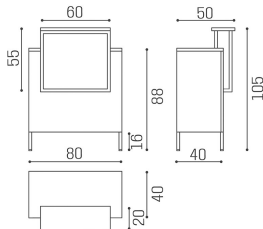

Infinity: Theken

The perfect desk for every need.

The Infinity desk is a combination of functionality and elegance, simply brilliant!

Starting from a 120 cm module for small salons, it can be developed in an infinite number of sizes and shapes to meet every need.

Equipped with service shelves and drawer with key.

4w - 400 lumen

adjustable TRICOLOR LED lighting in three kelvin gradations

cold 3000K neutral 4000K warm 6500K

ARTICOLI

RD/326 Infinity desk with illuminated front

RD/328 Infinity desk with illuminated front and round display

RD/330 Infinity desk with illuminated front and round displays

RD/333 Infinity corner desk with illuminated front and round display

RD/336 Infinity corner desk with illuminated front, square and round displays

ABMESSUNGEN

Structure available in the following materials:

Salon Ambience

100% MADE IN ITALY

Via Lazzaretti 12 - 42122 - Reggio Emilia - Italy

Salon Ambience Italia - +39 0522 276740

International Sales - +39 0522 276755

Numero verde - 800 144552

Fax - +39 0522 276767

E-mail: info@salonambience.com

<https://www.facebook.com/salonambiencegroup>

<https://www.instagram.com/salonambiencegroup/>

<https://www.youtube.com/channel/UCqTdWM-4_65Tr0Jul82kSCQ>