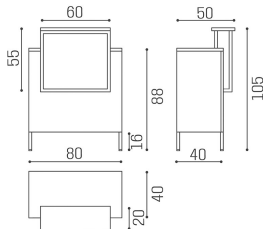

## Infinity: Theken

The perfect desk for every need.

The Infinity desk is a combination of functionality and elegance, simply brilliant!

Starting from a 120 cm module for small salons, it can be developed in an infinite number of sizes and shapes to meet every need.