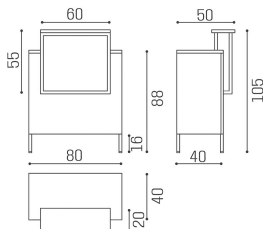

Salon Ambience

100% MADE IN ITALY 

IN PHOTO MATERIAL: MOKA 04

Le immagini sono fornite al solo scopo illustrativo e non costituiscono elemento contrattuale

Infinity: Reception desk for hairdresser

The perfect desk for every need.

The Infinity desk is a combination of functionality and elegance, simply brilliant!

Starting from a 120 cm module for small salons, it can be developed in an infinite number of sizes and shapes to meet every need.

RD/328 Infinity desk with illuminated front and round display

RD/330 Infinity desk with illuminated front and round displays

RD/333 Infinity corner desk with illuminated front and round display

RD/336 Infinity corner desk with illuminated front, square and round displays