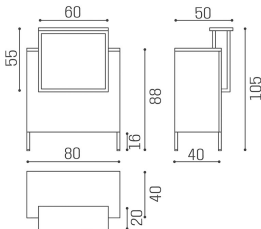

## Infinity: Reception desk for hairdresser

The perfect desk for every need.

The Infinity desk is a combination of functionality and elegance, simply brilliant!

Starting from a 120 cm module for small salons, it can be developed in an infinite number of sizes and shapes to meet every need.