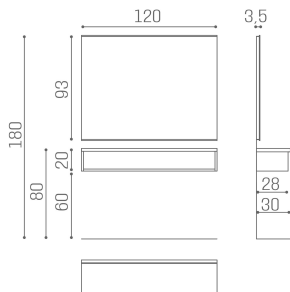

Salon Ambience

100% MADE IN ITALY 

IN PHOTO MATERIAL: WHITE ASH 06

Le immagini sono fornite al solo scopo illustrativo e non costituiscono elemento contrattuale

Horizon: Hairdressing mirror

Broaden your Horizons with this captivating styling unit! The Horizon from Salon Ambience offers a mirror that is both imposing yet minimalist, with LED backlighting and aluminium borders completing the Horizon's refined style. A large work shelf and product storage area in white ash melamine can be found underneath, complementing the size and importance of the mirror itself. The Horizon also comes complete with a large footrest that continues the minimal style seen in the work unit. The Horizon mirror is now also available in different materials.