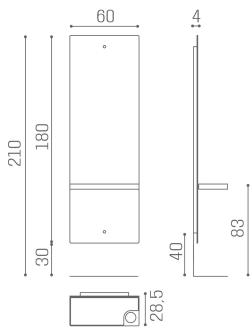

Lunar: Friseurspiegel

Minimalismus hat noch nie so gut ausgesehen! Der Lunar-Spiegel zeichnet sich durch einen raffinierten Stil aus: Der hinterleuchtete Spiegel ist schlicht und elegant, die Aluminium-Arbeitsplatte mit Spiegel bedeckt und komplett mit Haartrocknerhalter.

Alle Salon Ambience-Spiegel werden mit einer bequemen Fußstütze geliefert!

18w - 1800 Lumen
einstellbare TRICOLOR LED-Beleuchtung in drei Kelvin-Abstufungen:
warm 3000K / neutral 4000K / kalt 6500K

ARTICOLI

MI/370-06 Planet wall mirror, with aluminum shelf and LED lighting

MI/370-07 Planet wall mirror, with aluminum shelf with mirror and LED lighting

ABMESSUNGEN

Metal structure

LED lighting

Mirror with safety film

With aluminum or aluminum shelf with mirror

Salon Ambience

100% MADE IN ITALY

Via Lazzaretti 12 - 42122 - Reggio Emilia - Italy

Salon Ambience Italia - +39 0522 276740

International Sales - +39 0522 276755

Numero verde - 800 144552

Fax - +39 0522 276767

E-mail: info@salonambience.com

<https://www.facebook.com/salonambiencegroup>

<https://www.instagram.com/salonambiencegroup/>

<https://www.youtube.com/channel/UCqTdWM-4_65Tr0Jul82kSCQ>