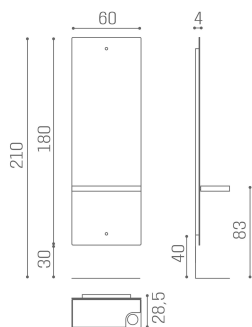

Lunar: Friseurspiegel

Minimalismus hat noch nie so gut ausgesehen! Der Lunar-Spiegel zeichnet sich durch einen raffinierten Stil aus: Der hinterleuchtete Spiegel ist schlicht und elegant, die Aluminium-Arbeitsplatte mit Spiegel bedeckt und komplett mit Haartrocknerhalter.

Alle Salon Ambience-Spiegel werden mit einer bequemen Fußstütze geliefert!

18w - 1800 Lumen
einstellbare TRICOLOR LED-Beleuchtung in drei Kelvin-Abstufungen:
kalt 3000K / neutral 4000K / warm 6500K

ARTICOLI

MI/370-06 Planet wall mirror, with aluminum shelf and LED lighting

MI/370-07 Planet wall mirror, with aluminum shelf with mirror and LED lighting

ABMESSUNGEN

Metal structure
LED lighting
Mirror with safety film
With aluminum or aluminum shelf with mirror

Salon Ambience

100% MADE IN ITALY

Via Lazzaretti 12 - 42122 - Reggio Emilia - Italy

Salon Ambience Italia - +39 0522 276740

International Sales - +39 0522 276755

Numero verde - 800 144552

Fax - +39 0522 276767

E-mail: info@salonambience.com

<https://www.facebook.com/salonambiencegroup>

<https://www.instagram.com/salonambiencegroup/>

<https://www.youtube.com/channel/UCqTdWM-4_65Tr0Jul82kSCQ>