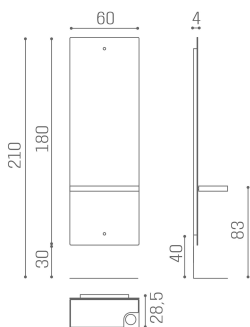

Lunar: Hairdressing mirror

Minimalism has never looked so good! The Lunar mirror boasts a refined style: the backlit mirror is sober and elegant, the aluminum worktop covered with mirror and complete with hairdryer holder.

All Salon Ambience mirrors come with a comfortable footrest included!

18w - 1800 lumen
adjustable TRICOLOR LED lighting in three kelvin gradations
cold 3000K neutral 4000K warm 6500K

ARTICOLI

MI/370-06 Planet wall mirror, with aluminum shelf and LED lighting

MI/370-07 Planet wall mirror, with aluminum shelf with mirror and LED lighting

MATERIALS

Metal structure
LED lighting
Mirror with safety film
With aluminum or aluminum shelf with mirror

Salon Ambience

100% MADE IN ITALY

Via Lazzaretti 12 - 42122 - Reggio Emilia - Italy

Salon Ambience Italia - +39 0522 276740

International Sales - +39 0522 276755

Numero verde - 800 144552

Fax - +39 0522 276767

E-mail: info@salonambience.com

<https://www.facebook.com/salonambiencegroup>

<https://www.instagram.com/salonambiencegroup/>

<https://www.youtube.com/channel/UCqTdWM-4_65Tr0Jul82kSCQ>