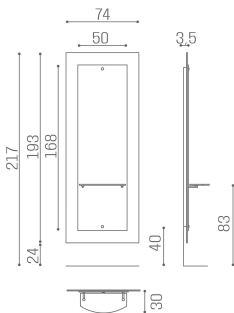

## Lyon: Hairdressing mirror

The Lyon work unit consists of a rectangular frame in satin finished glass, outlining the smaller rectangular mirror in its centre and boasts a simple and minimal design. The Lyon comes with work shelf with hairdryer holder included.