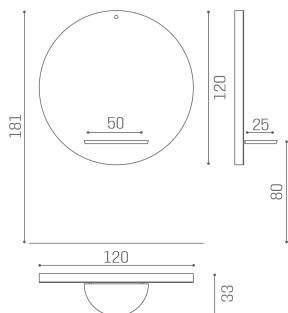

## Planet: Hairdressing mirror

The Planet mirror has a striking and eye-catching style that is sure to get noticed! The modern and minimal design together with the large circular mirror give charm and elegance, making Planet, in its wall version, perfect for elegant and sophisticated salons that want to amaze. The extra touch comes from the RGB LED lighting of the frame: play with the multicolor range, create the atmosphere and embrace your customer with chromotherapy! Functionality is guaranteed by practical and sophisticated aluminum and wooden shelves complete with hairdryer holder and all the quality of Salon Ambience products.