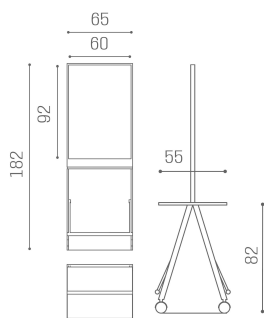

Salon Ambience

100% MADE IN ITALY

Via Lazzaretti 12 - 42122 - Reggio Emilia - Italy

Salon Ambience Italia - +39 0522 276740

International Sales - +39 0522 276755

Numero verde - 800 144552

Fax - +39 0522 276767

E-mail: info@salonambience.com

<https://www.facebook.com/salonambiencegroup>

<https://www.instagram.com/salonambiencegroup/>

<https://www.youtube.com/channel/UCqTdWM-4_65Tr0Jul82kSCQ>