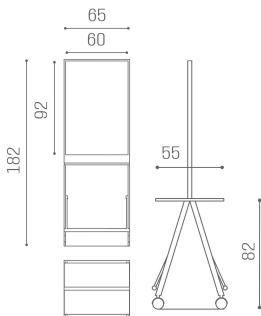

Salon Ambience

100% MADE IN ITALY 

Scuola: Hairdressing mirror

Scuola is a college styling unit, especially suitable for students. Scuola consists of a double island unit with structure in grey painted metal and shelves in silver wood. Scuola is very practical and compact as its feet as well as its shelves can be folded, and as it is made on wheels to ease the usage. Moreover, training heads can be fixed on the shelves.

ARTICOLI

MI/202 Scuola island unit

MATERIALS

Painted metal structure
Mirror with safety film
Foldable feet and work shelf

Le immagini sono fornite al solo scopo illustrativo e non costituiscono elemento contrattuale