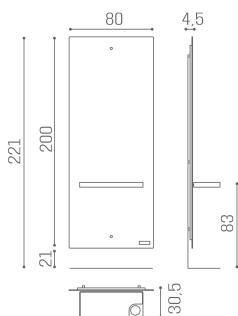

## Space: Hairdressing mirror

With the Space mirror, minimalism goes to the next level. The large, rectangular mirror is highlighted by the LED backlighting that surrounds the entire frame. The mirror is equipped with an elegant aluminum worktop, which can also be covered with a mirror surface. Space is equipped with a hairdryer holder.