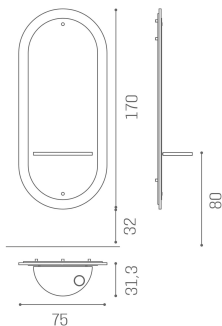

Salon Ambience

100% MADE IN ITALY

Via Lazzaretti 12 - 42122 - Reggio Emilia - Italy

Salon Ambience Italia - +39 0522 276740

International Sales - +39 0522 276755

Numero verde - 800 144552

Fax - +39 0522 276767

E-mail: info@salonambience.com

<https://www.facebook.com/salonambiencegroup>

<https://www.instagram.com/salonambiencegroup/>

<https://www.youtube.com/channel/UCqTdWM-4_65Tr0Jul82kSCQ>