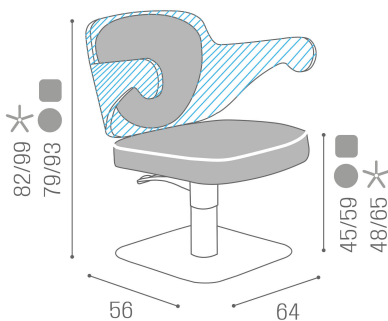

MATERIALS

Internal structure in wood and foam

Skai® upholstery

Wooden armrests and backrest available in the following materials:

IN PHOTO COLOURS A: VINTAGE CHOCOLATE H9 – B: TEA 62 – MATERIAL C: OAK 05

Le immagini sono fornite al solo scopo illustrativo e non costituiscono elemento contrattuale