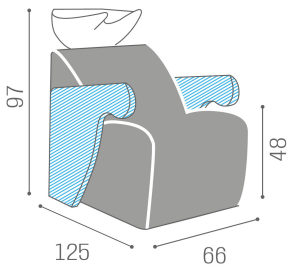

Salon Ambience

100% MADE IN ITALY

Lunawash: Wash unit for hairdresser

Modular washunit characterized by birch plywood armrests with laminate covering available in various wood finishes. It accompanies the Ambrace line and is simply brilliant in its simplicity. Thanks to a system designed to facilitate installation, it can adapt to any existing water system.

ARTICOLI

WU/800/B Lunawash Relax, chaise longue wash unit with white basin

WU/800/M Lunawash Relax, chaise longue wash unit with matt black basin

WU/800/N Lunawash Relax, chaise longue wash unit with black basin

WU/810/B Lunawash, wash unit with white basin

WU/810/M Lunawash, wash unit with matt black basin

WU/810/N Lunawash, wash unit with black basin

WU/820/B Lunawash, double wash unit with white basin

WU/820/M Lunawash, double wash unit with matt black basin

WU/820/N Lunawash, double wash unit with black basin

WU/830/B Lunawash, triple wash unit with white basin

WU/820/M Lunawash, triple wash unit with matt black basin

WU/830/N Lunawash, triple wash unit with black basin

MATERIALS

Ceramic basin, mixer and shower with anti-drip system

Chair in wood and foam with Skai® upholstery

Structure available in the following materials:

IN PHOTO COLOUR A: VINTAGE CHOCOLATE H9 - COLOUR B: TEA 62 - MATERIAL C: OAK 05

Le immagini sono fornite al solo scopo illustrativo e non costituiscono elemento contrattuale

Colours: A ☐ B ☐

All Salon Ambience products are available in a wide choice of colours at no extra cost!

All Salon Ambience products are available in a wide choice of colours at no extra cost!