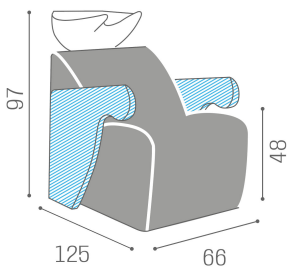

Salon Ambience

100% MADE IN ITALY

Lunawash: Wash unit for hairdresser

Modular washunit characterized by birch plywood armrests with laminate covering available in various wood finishes. It accompanies the Ambrace line and is simply brilliant in its simplicity. Thanks to a system designed to facilitate installation, it can adapt to any existing water system.

ARTICOLI

WU/800/B Lunawash Relax, chaise longue wash unit with white basin

WU/800/M Lunawash Relax, chaise longue wash unit with matt black basin

WU/800/N Lunawash Relax, chaise longue wash unit with black basin

WU/810/B Lunawash, wash unit with white basin

WU/810/M Lunawash, wash unit with matt black basin

WU/810/N Lunawash, wash unit with black basin

WU/820/B Lunawash, double wash unit with white basin

WU/820/M Lunawash, double wash unit with matt black basin

WU/820/N Lunawash, double wash unit with black basin

WU/830/B Lunawash, triple wash unit with white basin

WU/820/M Lunawash, triple wash unit with matt black basin

WU/830/N Lunawash, triple wash unit with black basin

MATERIALS

Ceramic basin, mixer and shower with anti-drip system

Chair in wood and foam with Skai® upholstery

Structure available in the following materials:

IN PHOTO COLOUR A: VINTAGE CHOCOLATE H9 - COLOUR B: TEA 62 - MATERIAL C: OAK 05

Le immagini sono fornite al solo scopo illustrativo e non costituiscono elemento contrattuale

Colours: A ☐ B ☐

All Salon Ambience products are available in a wide choice of colours at no extra cost!

All Salon Ambience products are available in a wide choice of colours at no extra cost!