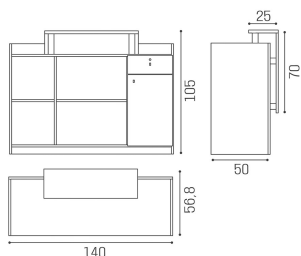

Salon Ambience

100% MADE IN ITALY 

Millennium Wood: Reception desk for hairdresser

Reception desk with large dimensions. The white ash-coloured structure is equipped with several open compartments, a cabinet and a drawer with lock. The characterizing melamine front is available in different wood finishes.

ARTICOLI

RD/038 Millennium wood, ash white reception desk

MATERIALS

Structure in white ash melamine

Front panel available in the following materials:

IN PHOTO MATERIAL: VINTAGE 01

Le immagini sono fornite al solo scopo illustrativo e non costituiscono elemento contrattuale