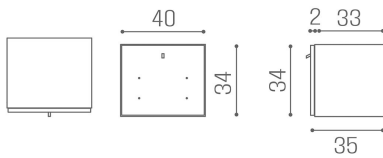

Salon Ambience

100% MADE IN ITALY

Via Lazzaretti 12 - 42122 - Reggio Emilia - Italy

Salon Ambience Italia - +39 0522 276740

International Sales - +39 0522 276755

Numero verde - 800 144552

Fax - +39 0522 276767

E-mail: info@salonambience.com

<https://www.facebook.com/salonambiencegroup>

<https://www.instagram.com/salonambiencegroup/>

<https://www.youtube.com/channel/UCqTdWM-4_65Tr0Jul82kSCQ>