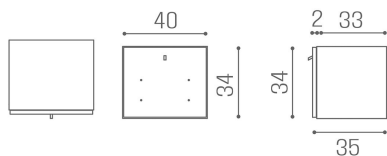

Salon Ambience

100% MADE IN ITALY 

SATIN STEEL FRONT

Le immagini sono fornite al solo scopo illustrativo e non costituiscono elemento contrattuale

Cannes Steel: Hairdressing cabinet

The Cannes Steel cabinet, in its version with steel front, combines aesthetics and practicality. Perfect for furnishing your living room with style, it offers a space to best organize your work tools.

ARTICOLI

MC/035 Cannes Steel, wall cabinet with one drawer

MATERIALS

Structure in white ash

Front in satin steel

Salon Ambience

100% MADE IN ITALY 

Via Lazzaretti 12 - 42122 - Reggio Emilia - Italy