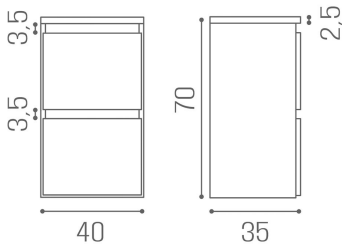

Salon Ambience

100% MADE IN ITALY

Via Lazzaretti 12 - 42122 - Reggio Emilia - Italy

Salon Ambience Italia - +39 0522 276740

International Sales - +39 0522 276755

Numero verde - 800 144552

Fax - +39 0522 276767

E-mail: info@salonambience.com

<https://www.facebook.com/salonambiencegroup>

<https://www.instagram.com/salonambiencegroup/>

<https://www.youtube.com/channel/UCqTdWM-4_65Tr0Jul82kSCQ>