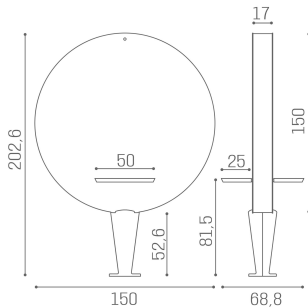

Salon Ambience

100% MADE IN ITALY 

Le immagini sono fornite al solo scopo illustrativo e non costituiscono elemento contrattuale

Planet Island: Hairdressing mirror

Planet, the Salon Ambience mirror with a unique and majestic style, is also available in the two-seater central island version! Always complete with two elegant and practical wooden or aluminum shelves, with integrated hairdryer holder.