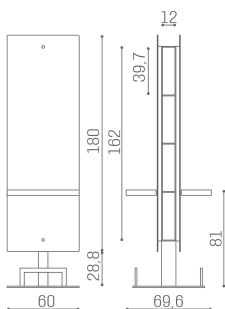

Salon Ambience

100% MADE IN ITALY 

Le immagini sono fornite al solo scopo illustrativo e non costituiscono elemento contrattuale

Lunar Island: Hairdressing mirror

The Lunar styling mirror is also available as an island unit, with a simple, space-saving column support by a stylish base with rounded edges. Useful product shelves can be found in between the two mirrors, with the structure in white ash melamine.