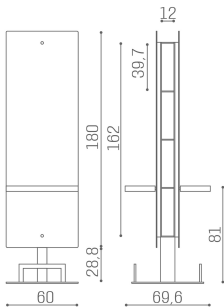

Salon Ambience

100% MADE IN ITALY 

Le immagini sono fornite al solo scopo illustrativo e non costituiscono elemento contrattuale

Lunar Island: Hairdressing mirror

The Lunar styling mirror is also available as an island unit, with a simple, space-saving column support by a stylish base with rounded edges. Useful product shelves can be found in between the two mirrors, with the structure in white ash melamine.