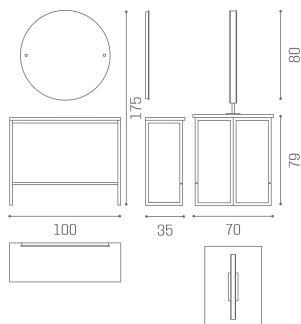

Salon Ambience

100% MADE IN ITALY 

IN PHOTO MATERIAL: VINTAGE 01

Le immagini sono fornite al solo scopo illustrativo e non costituiscono elemento contrattuale

London: Hairdressing mirror

The London mirror consists of an anthracite metal structure and a melamine top available in different finishes, for an extremely contemporary industrial style. The London is available in both wall mirror and island unit versions. On top of that, the London comes with either round or rectangular mirrors, for either classic or minimal look.

All Salon Ambience mirrors come with a comfortable footrest included!

24w - 1800 lumen - kelvin 4000
white natural

ARTICOLI

MI/540 London wall unit with round mirror and LED lighting

MI/542 London island wall unit with round mirror