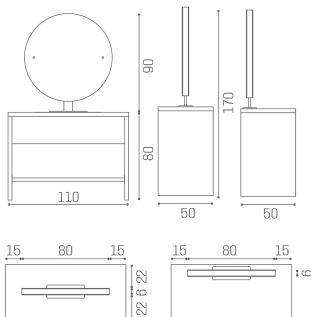

## Brooklyn: Hairdressing mirror

The Brooklyn was born to amaze! The customizable and eye-catching workunit comes with simple and essential shapes of the white ash melamine structure, and is available in four versions: single or double wall mirror, and two or four position island unit. On top of that, the Brooklyn comes with either round or rectangular mirrors. If you are looking for a refined taste, the round mirror is the one for you. If you prefer the pure geometries instead, choose the rectangular mirror, which has plenty of space to store the products.