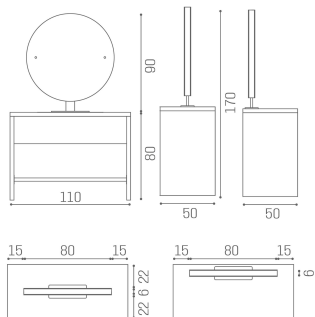

Salon Ambience

100% MADE IN ITALY   

IN PHOTO MATERIAL: WHITE ASH 06

Le immagini sono fornite al solo scopo illustrativo e non costituiscono elemento contrattuale

Brooklyn: Hairdressing mirror

The Brooklyn was born to amaze! The customizable and eye-catching workunit comes with simple and essential shapes of the white ash melamine structure, and is available in four versions: single or double wall mirror, and two or four position island unit. On top of that, the Brooklyn comes with either round or rectangular mirrors. If you are looking for a refined taste, the round mirror is the one for you. If you prefer the pure geometries instead, choose the rectangular mirror, which has plenty of space to store the products.

All Salon Ambience mirrors come with a comfortable footrest included!

ARTICOLI

MI/481 Brooklyn wall unit one place with a round mirror

MI/482 Brooklyn wall unit two-seater with a round mirror

MI/483 Brooklyn island wall unit one seater with round mirror

MI/484 Brooklyn island wall unit four seater with round mirror

MATERIALS

White ash melamine structure

Mirror with safety film

Footrest in stainless steel

Salon Ambience

100% MADE IN ITALY   

Via Lazzaretti 12 - 42122 - Reggio Emilia - Italy