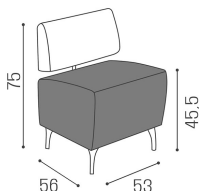

Colori: A ☐ B ☐

Alle Salon Ambience Produkte sind in einer großen Farbauswahl ohne Aufpreis erhältlich!

Alle Salon Ambience Produkte sind in einer großen Farbauswahl ohne Aufpreis erhältlich!