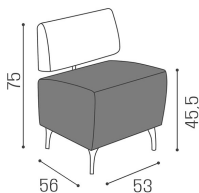

Colours: A ☐ B ☐

All Salon Ambience products are available in a wide choice of colours at no extra cost!

All Salon Ambience products are available in a wide choice of colours at no extra cost!