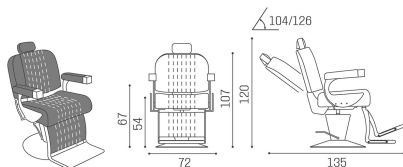

Colours: A ☐ B ☐

All Salon Ambience products are available in a wide choice of colours at no extra cost!

All Salon Ambience products are available in a wide choice of colours at no extra cost!