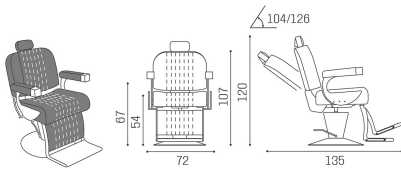

Colours: A ☐ B ☐

All Salon Ambience products are available in a wide choice of colours at no extra cost!

All Salon Ambience products are available in a wide choice of colours at no extra cost!