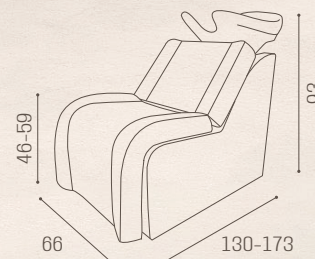

MADE IN ITALY

› **CERAMICS**

Equipped with a shower head for water savings. Sliding and tilting basin.

› **DESIGN**

Modern, geometric, and harmonious shapes. Wide seating with soft padding.

› **EFFICIENCY**

Chaise longue with a dual lymphatic drainage massage system for a total body experience with three different combinations.

 BACK AND LEG MASSAGE + CHAISE LONGUE	 BACK MASSAGE + CHAISE LONGUE	 CHAISE LONGUE
WU/900/B €5.999	WU/901/B €5.749	WU/902/B €4.999
WU/900/N €6.099	WU/901/N €5.849	WU/902/N €5.099
WU/900/M €6.249	WU/901/M €5.999	WU/902/M €5.249