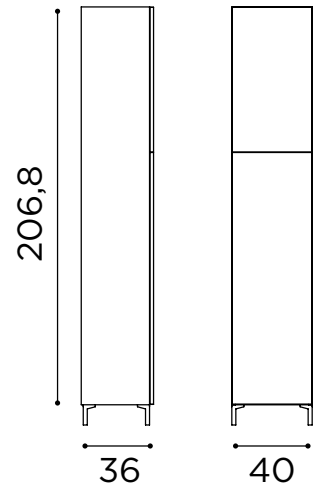

Wall System

Salon Ambience
100% MADE IN ITALY

WS/030 / WS/031

WS/038

WS/082

WS/083

WS/036

WS/042

WS/040

WS/084

WS/085

WS/037

WS/043