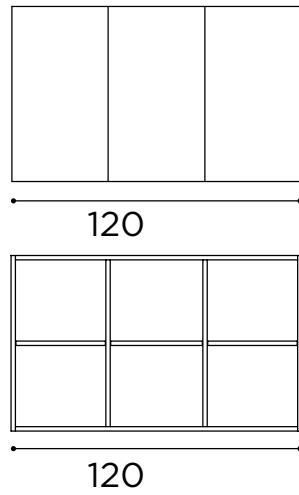

Wall System

Salon Ambience
100% MADE IN ITALY

WS/030 / WS/031

WS/038

WS/082

WS/083

WS/036

WS/042