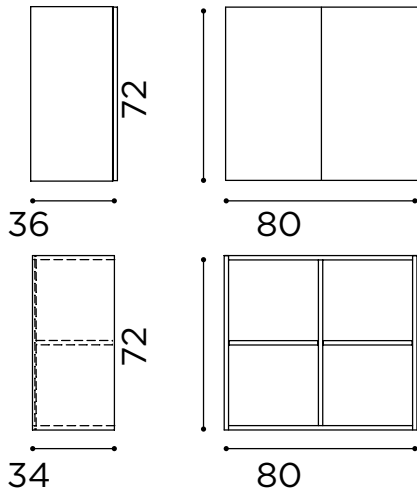

Wall System

Salon Ambience
100% MADE IN ITALY

WS/030 / WS/031

WS/038

WS/082

WS/083

WS/036

WS/042

WS/040

WS/084

WS/085

WS/037

WS/043