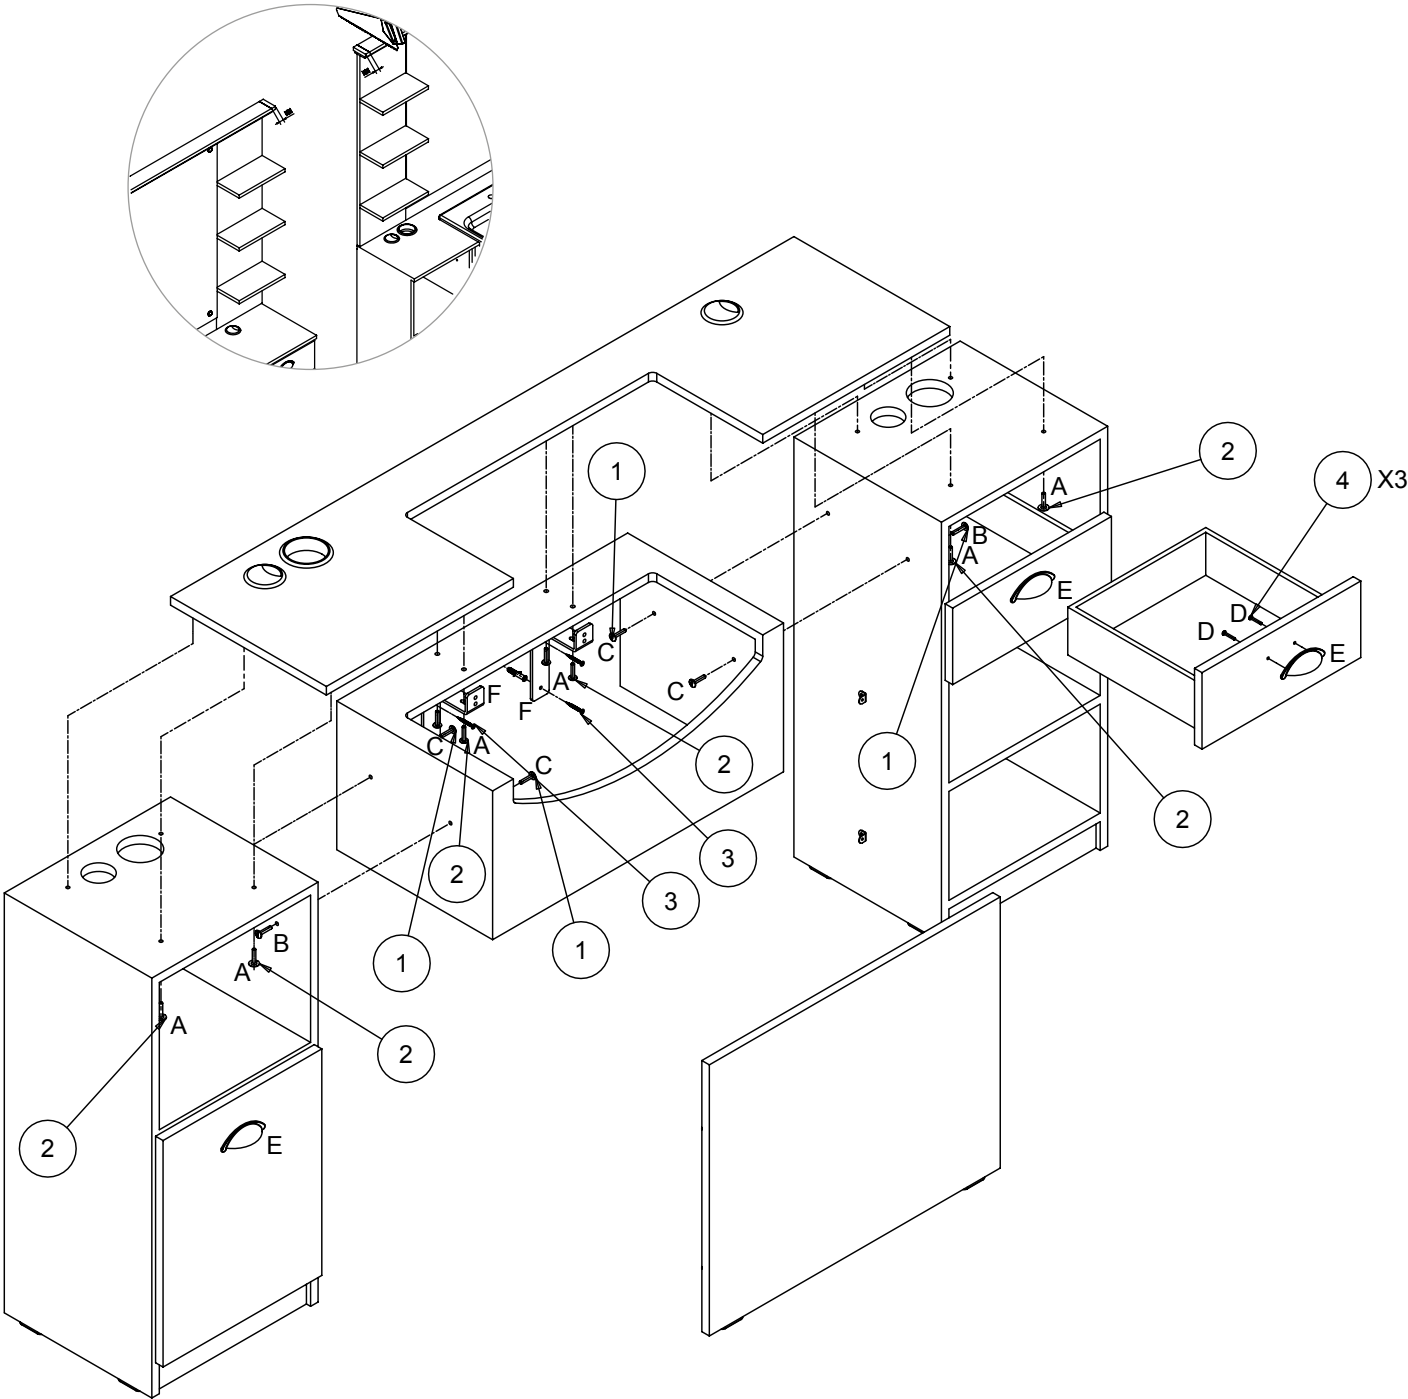

- Fissaggio a parete / Wall fixing

- Ⓢ TUBO SCARICO Ø40
- CARICO ACQUA FREDDA 3/8"
- CARICO ACQUA CALDA 3/8"

MM/110
MM/111/B
MM/111/N

Triomphe

Salon Ambience
100% MADE IN ITALY

Triomphe

Salon Ambience
100% MADE IN ITALY

I	L	M
		
X17	X4	X4

Triomphe

Salon Ambience
100% MADE IN ITALY

MM/110

Triomphe

Salon Ambience
100% MADE IN ITALY