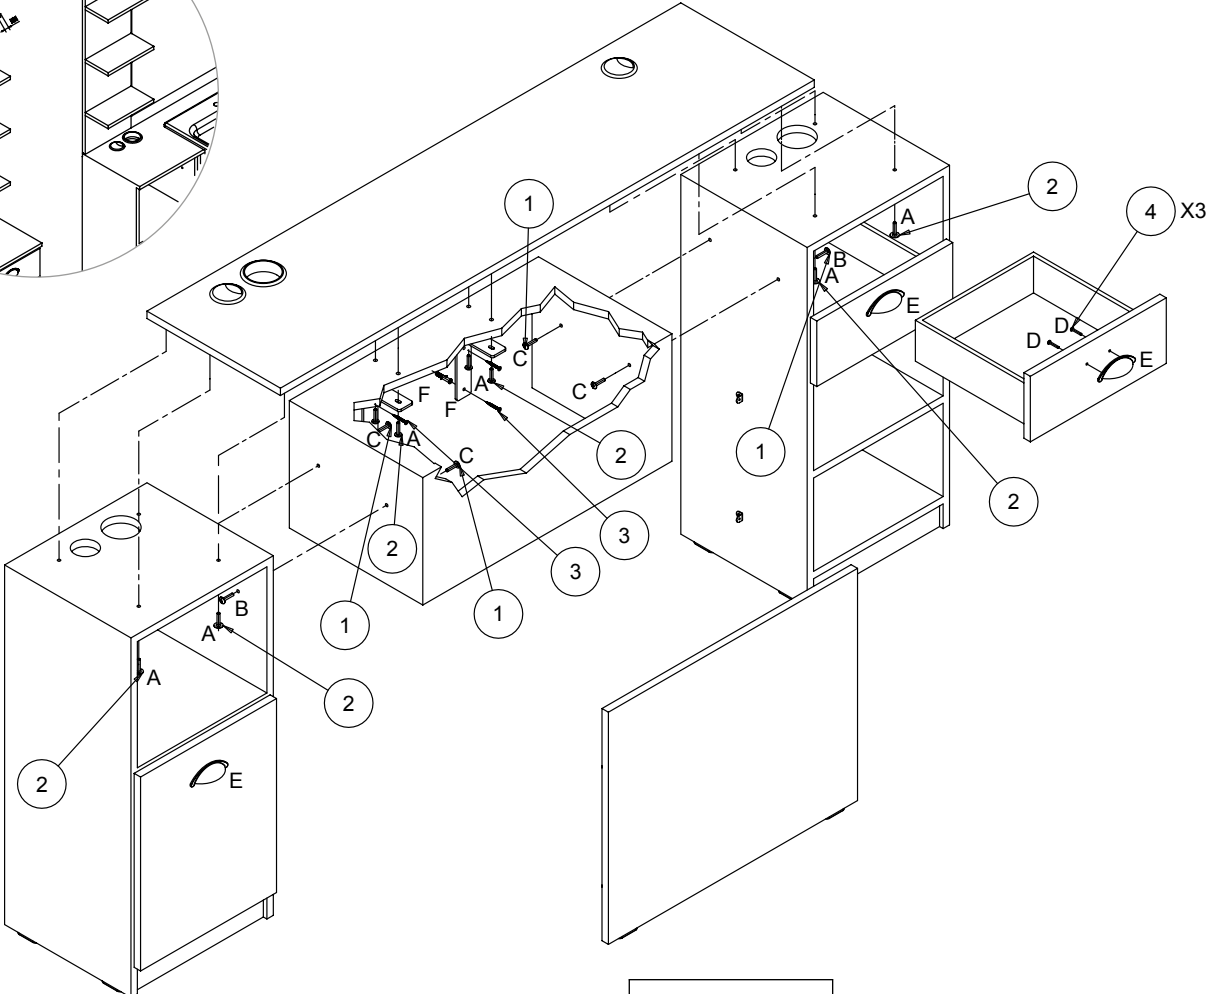

- Fissaggio a parete / Wall fixing

- Ⓢ TUBO SCARICO Ø40
- CARICO ACQUA FREDDA 3/8"
- CARICO ACQUA CALDA 3/8"

MM/110
MM/111/B
MM/111/N

Triomphe

Salon Ambience
100% MADE IN ITALY

Triomphe

Salon Ambience
100% MADE IN ITALY

I	L	M
		
X17	X4	X4

Triomphe

Salon Ambience
100% MADE IN ITALY

MM/110

Triomphe

Salon Ambience
100% MADE IN ITALY