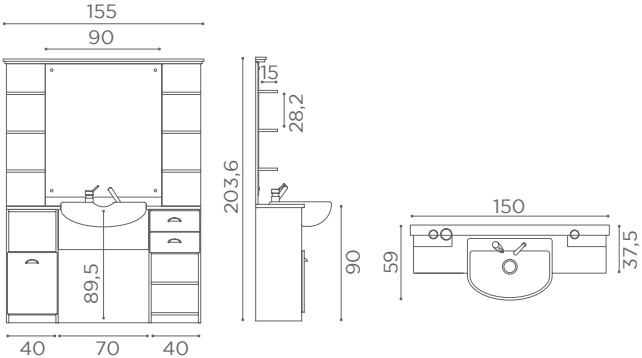

Triomphe

Salon Ambience
100% MADE IN ITALY