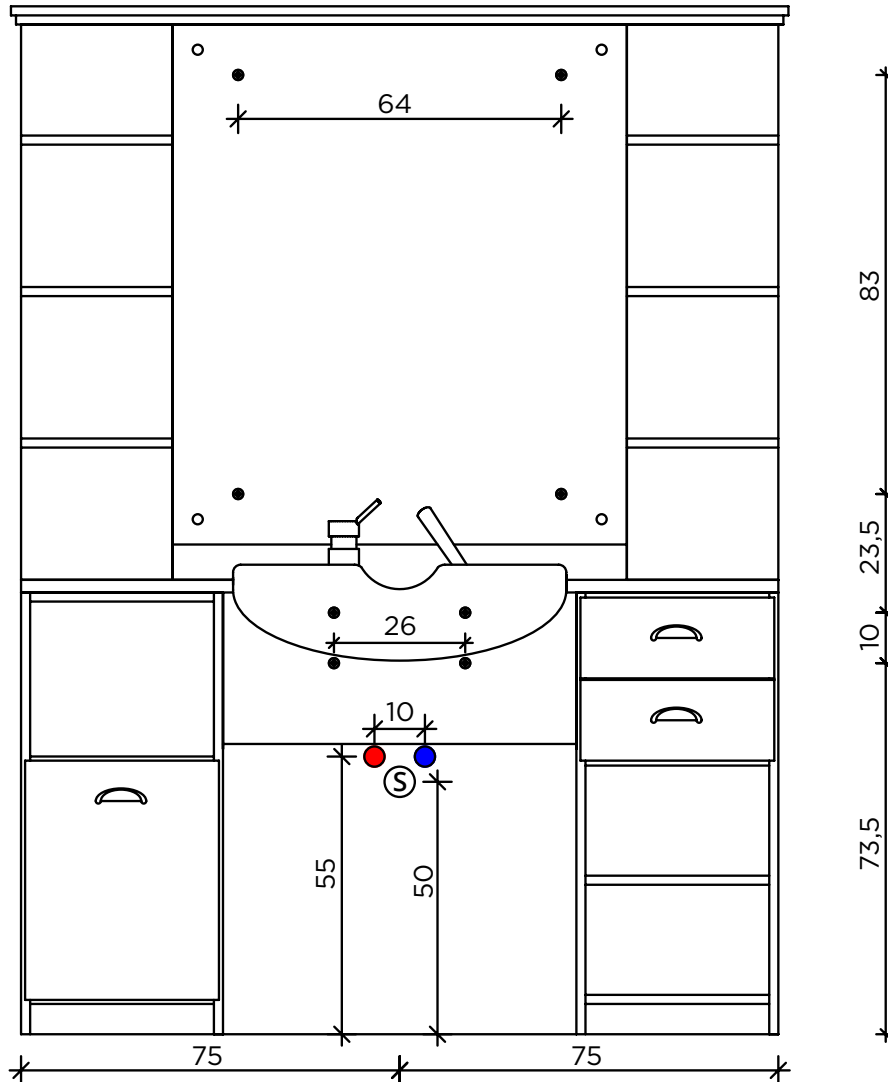

- Fissaggio a parete / Wall fixing

- Ⓢ TUBO SCARICO Ø40
- CARICO ACQUA FREDDA 3/8"
- CARICO ACQUA CALDA 3/8"

MM/110
MM/111/B
MM/111/N

Triomphe

Salon Ambience
100% MADE IN ITALY

Triomphe

Salon Ambience
100% MADE IN ITALY