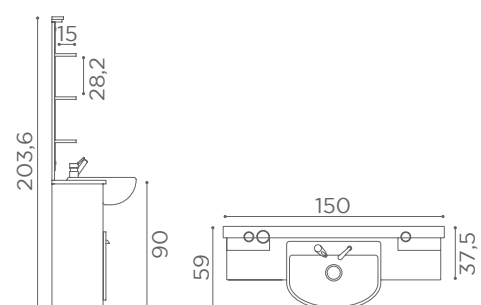

- Fissaggio a parete / Wall fixing

- Ⓢ TUBO SCARICO Ø40
- CARICO ACQUA FREDDA 3/8"
- CARICO ACQUA CALDA 3/8"

MM/110
MM/111/B
MM/111/N

Triomphe

Salon Ambience
100% MADE IN ITALY

Triomphe

Salon Ambience
100% MADE IN ITALY