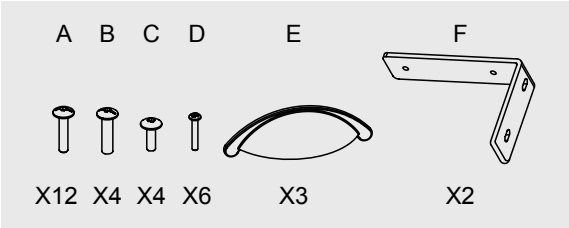

Triomphe

Salon Ambience
100% MADE IN ITALY