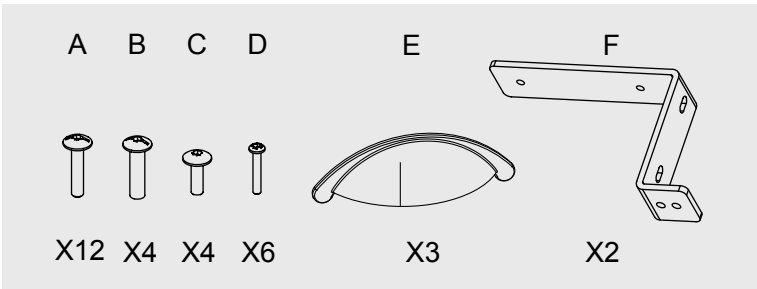

- Fissaggio a parete / Wall fixing

- Ⓢ TUBO SCARICO Ø40
- CARICO ACQUA FREDDA 3/8"
- CARICO ACQUA CALDA 3/8"

MM/110
MM/111/B
MM/111/N

Triomphe

Salon Ambience
100% MADE IN ITALY

Triomphe

Salon Ambience
100% MADE IN ITALY