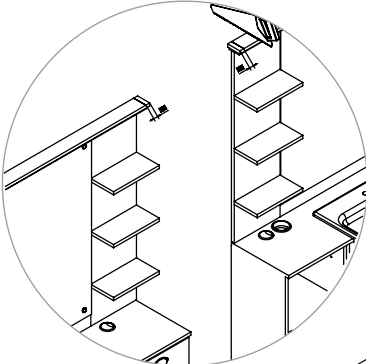

Triomphe

Salon Ambience
100% MADE IN ITALY