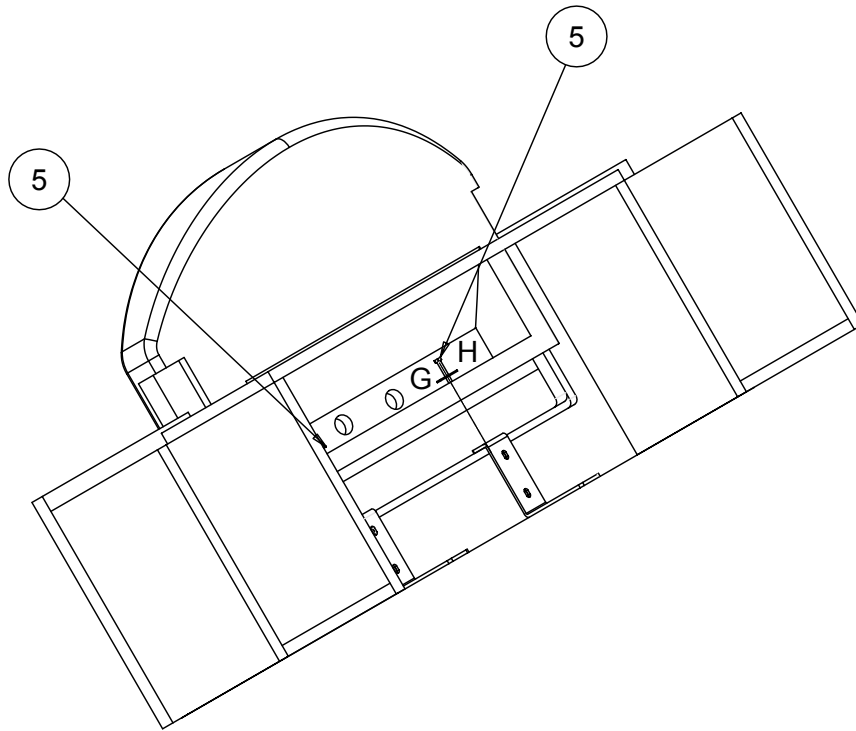

- Fissaggio a parete / Wall fixing

- Ⓢ TUBO SCARICO Ø40
- CARICO ACQUA FREDDA 3/8"
- CARICO ACQUA CALDA 3/8"

MM/110
MM/111/B
MM/111/N

Triomphe

Salon Ambience
100% MADE IN ITALY

Triomphe

Salon Ambience
100% MADE IN ITALY