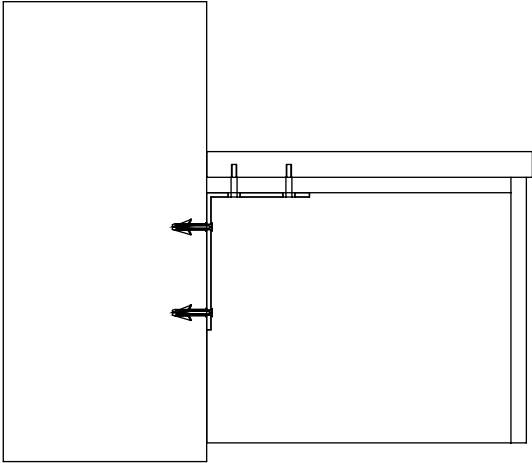

Triomphe

Salon Ambience
100% MADE IN ITALY