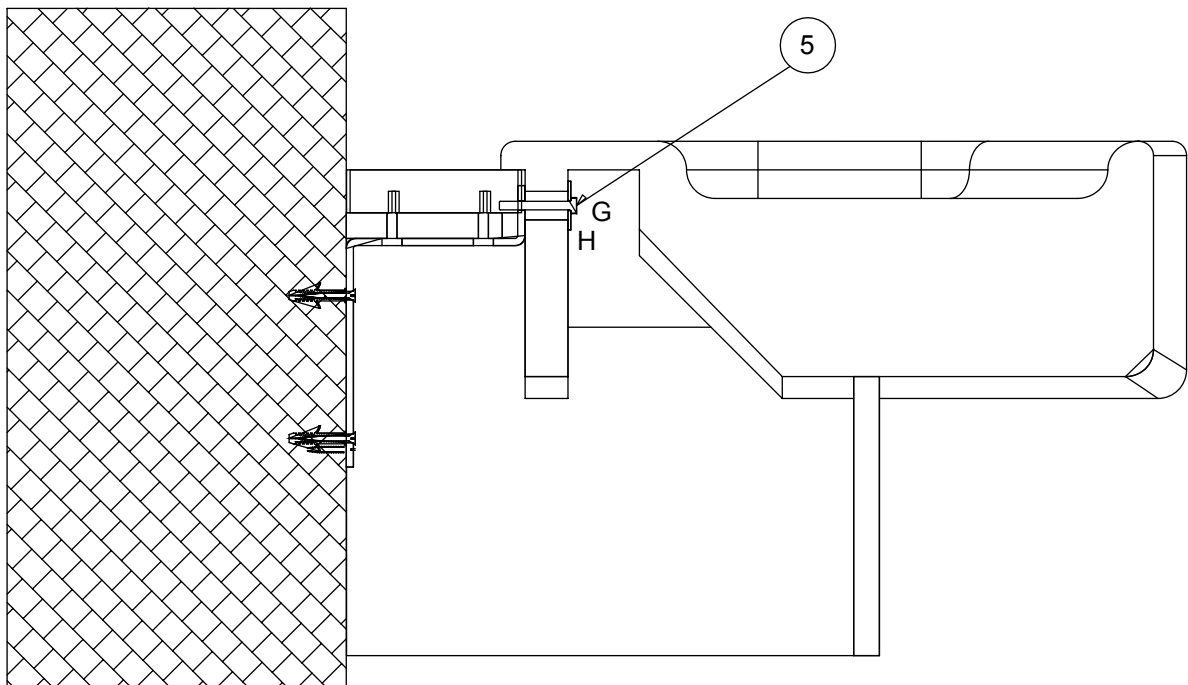

- Fissaggio a parete / Wall fixing

- Ⓢ TUBO SCARICO Ø40
- CARICO ACQUA FREDDA 3/8"
- CARICO ACQUA CALDA 3/8"

MM/110
MM/111/B
MM/111/N

Triomphe

Salon Ambience
100% MADE IN ITALY

Triomphe

Salon Ambience
100% MADE IN ITALY