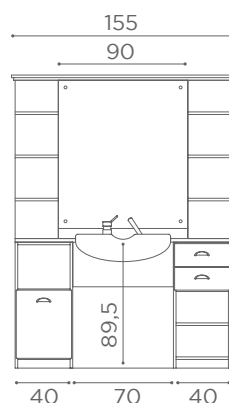

- Fissaggio a parete / Wall fixing

- Ⓢ TUBO SCARICO Ø40
- CARICO ACQUA FREDDA 3/8"
- CARICO ACQUA CALDA 3/8"

MM/110
MM/111/B
MM/111/N

Triomphe

Salon Ambience
100% MADE IN ITALY

Triomphe

Salon Ambience
100% MADE IN ITALY