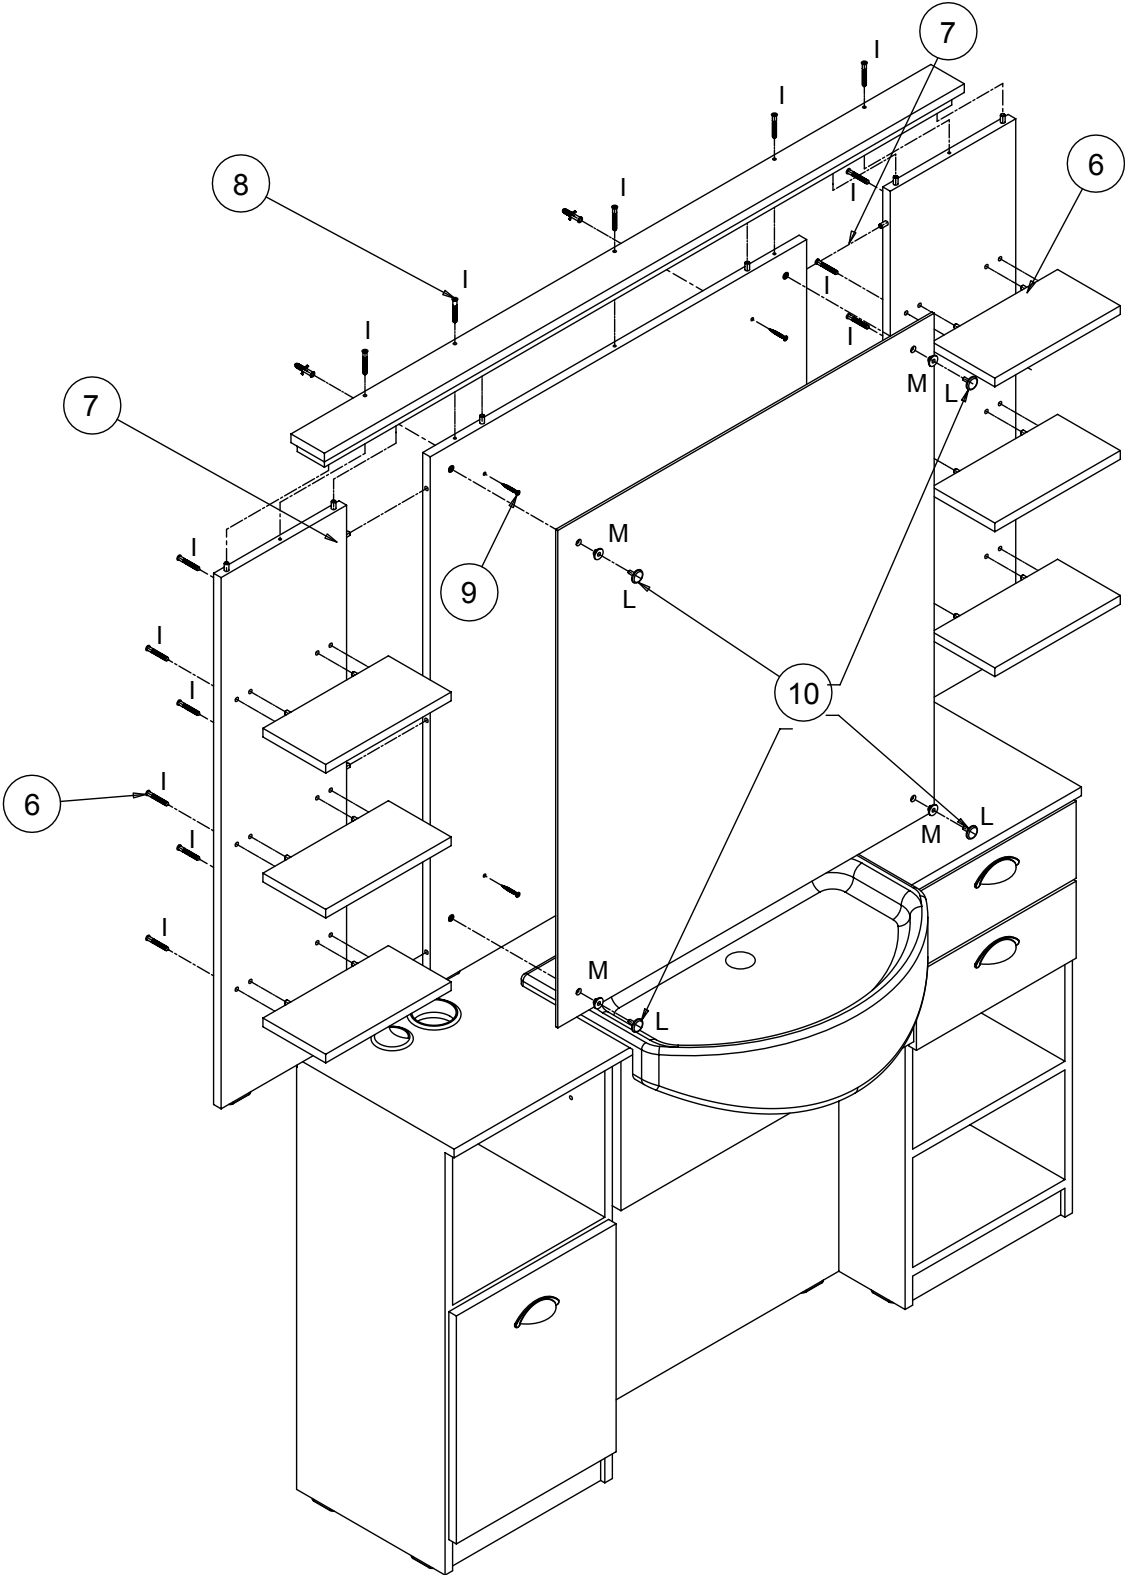

- Fissaggio a parete / Wall fixing

- Ⓢ TUBO SCARICO Ø40
- CARICO ACQUA FREDDA 3/8"
- CARICO ACQUA CALDA 3/8"

MM/110
MM/111/B
MM/111/N

Triomphe

Salon Ambience
100% MADE IN ITALY

Triomphe

Salon Ambience
100% MADE IN ITALY