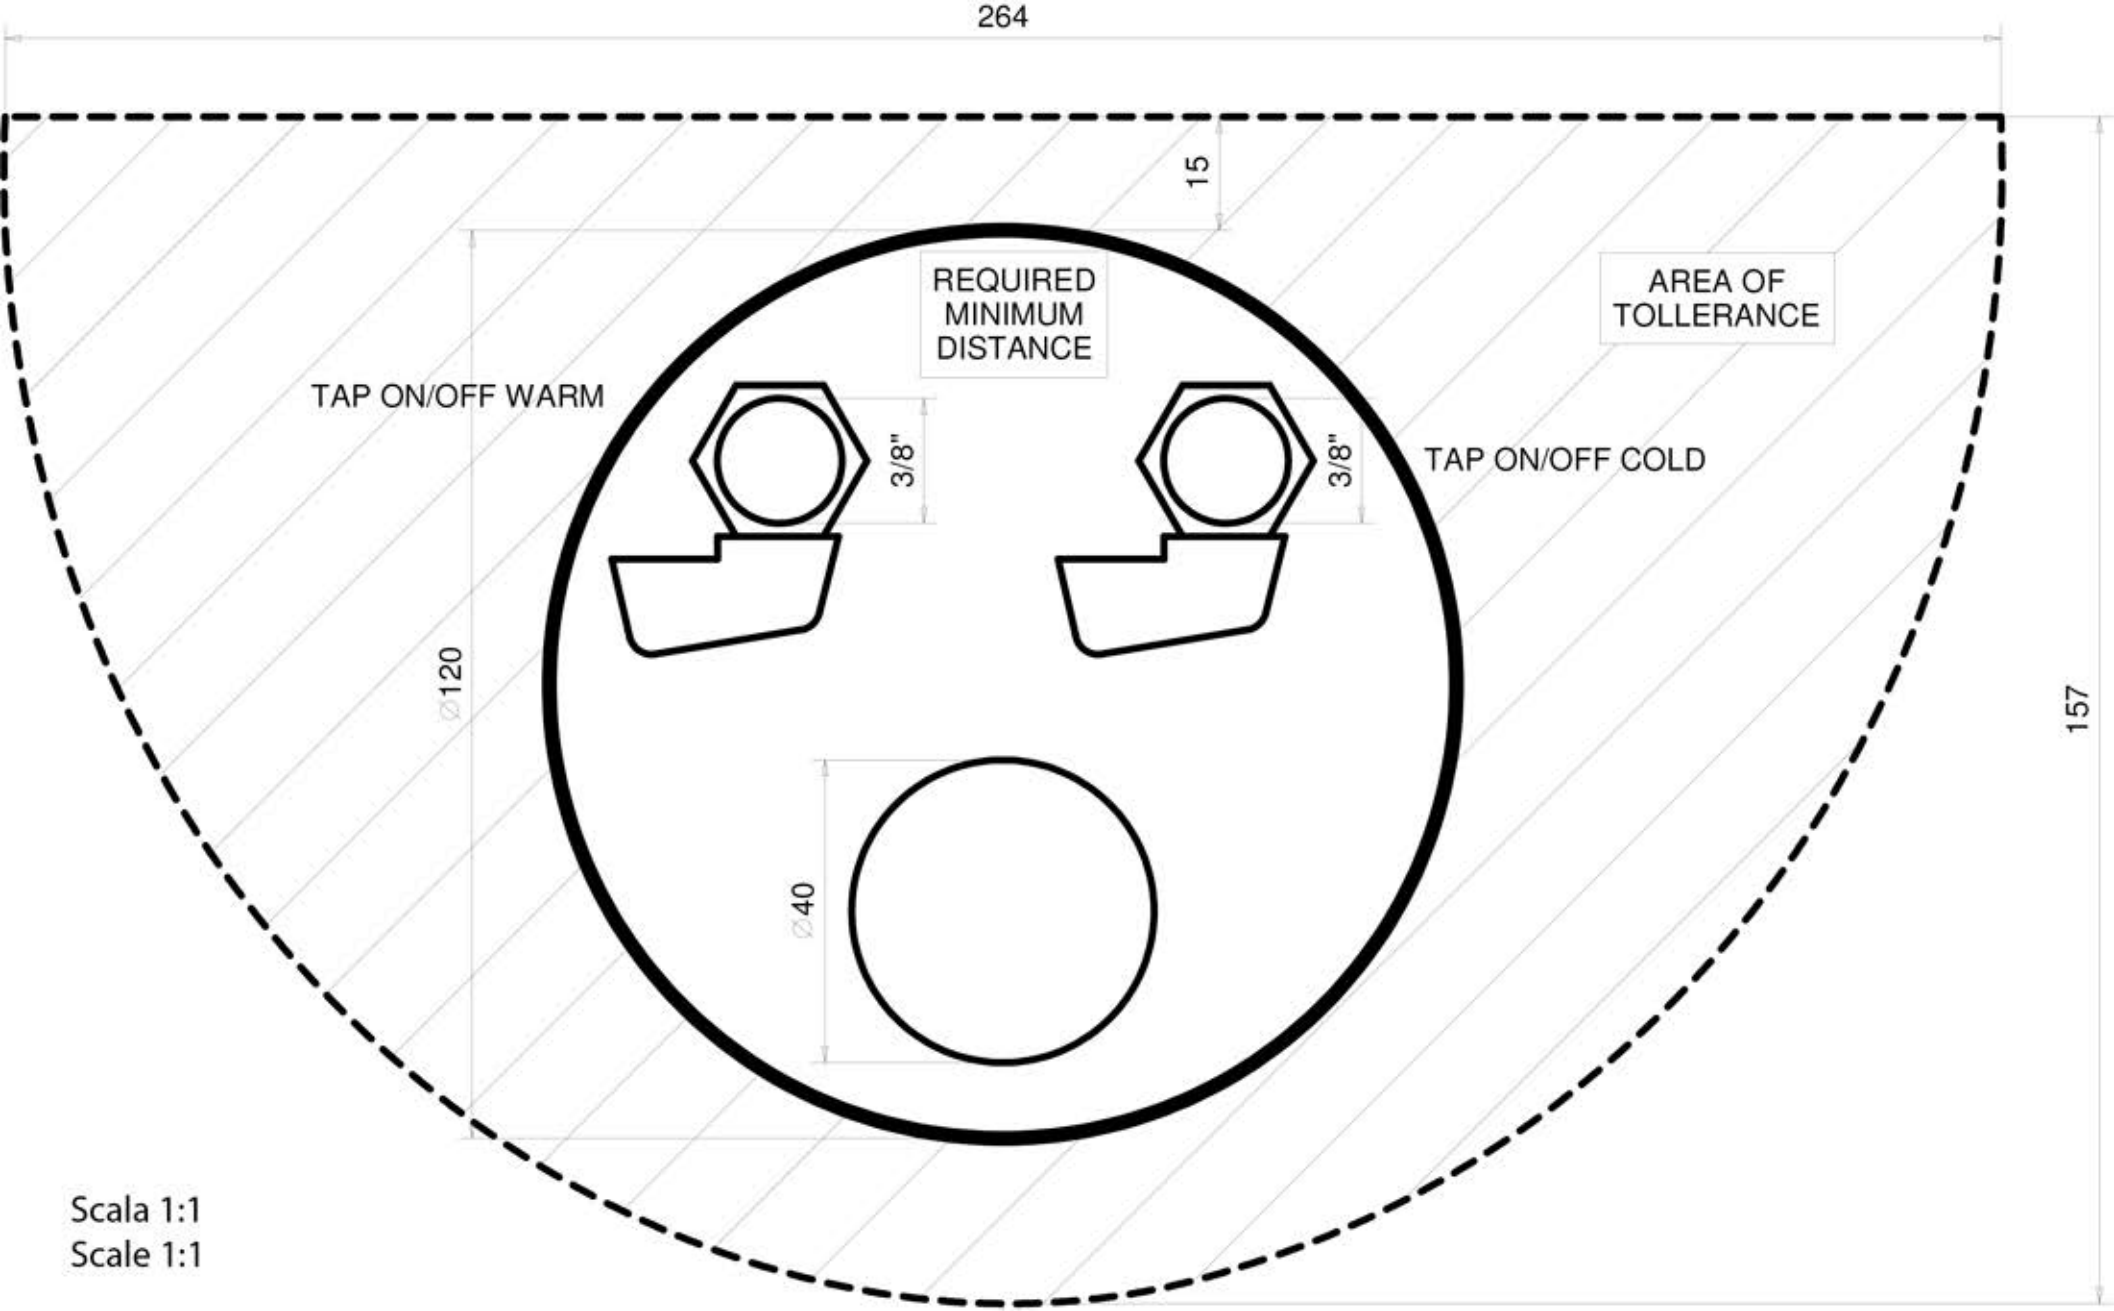

# Montaggio Lavaggio Gravity (WU/150) in batteria

*Salon Ambience*

100% MADE IN ITALY 

1

2

3

4

5

6

7

TAP ON/OFF WARM

REQUIRED  
MINIMUM  
DISTANCE

AREA OF  
TOLLERANCE

TAP ON/OFF COLD

$\varnothing 120$

$\varnothing 40$

$3/8"$

$3/8"$

15

157