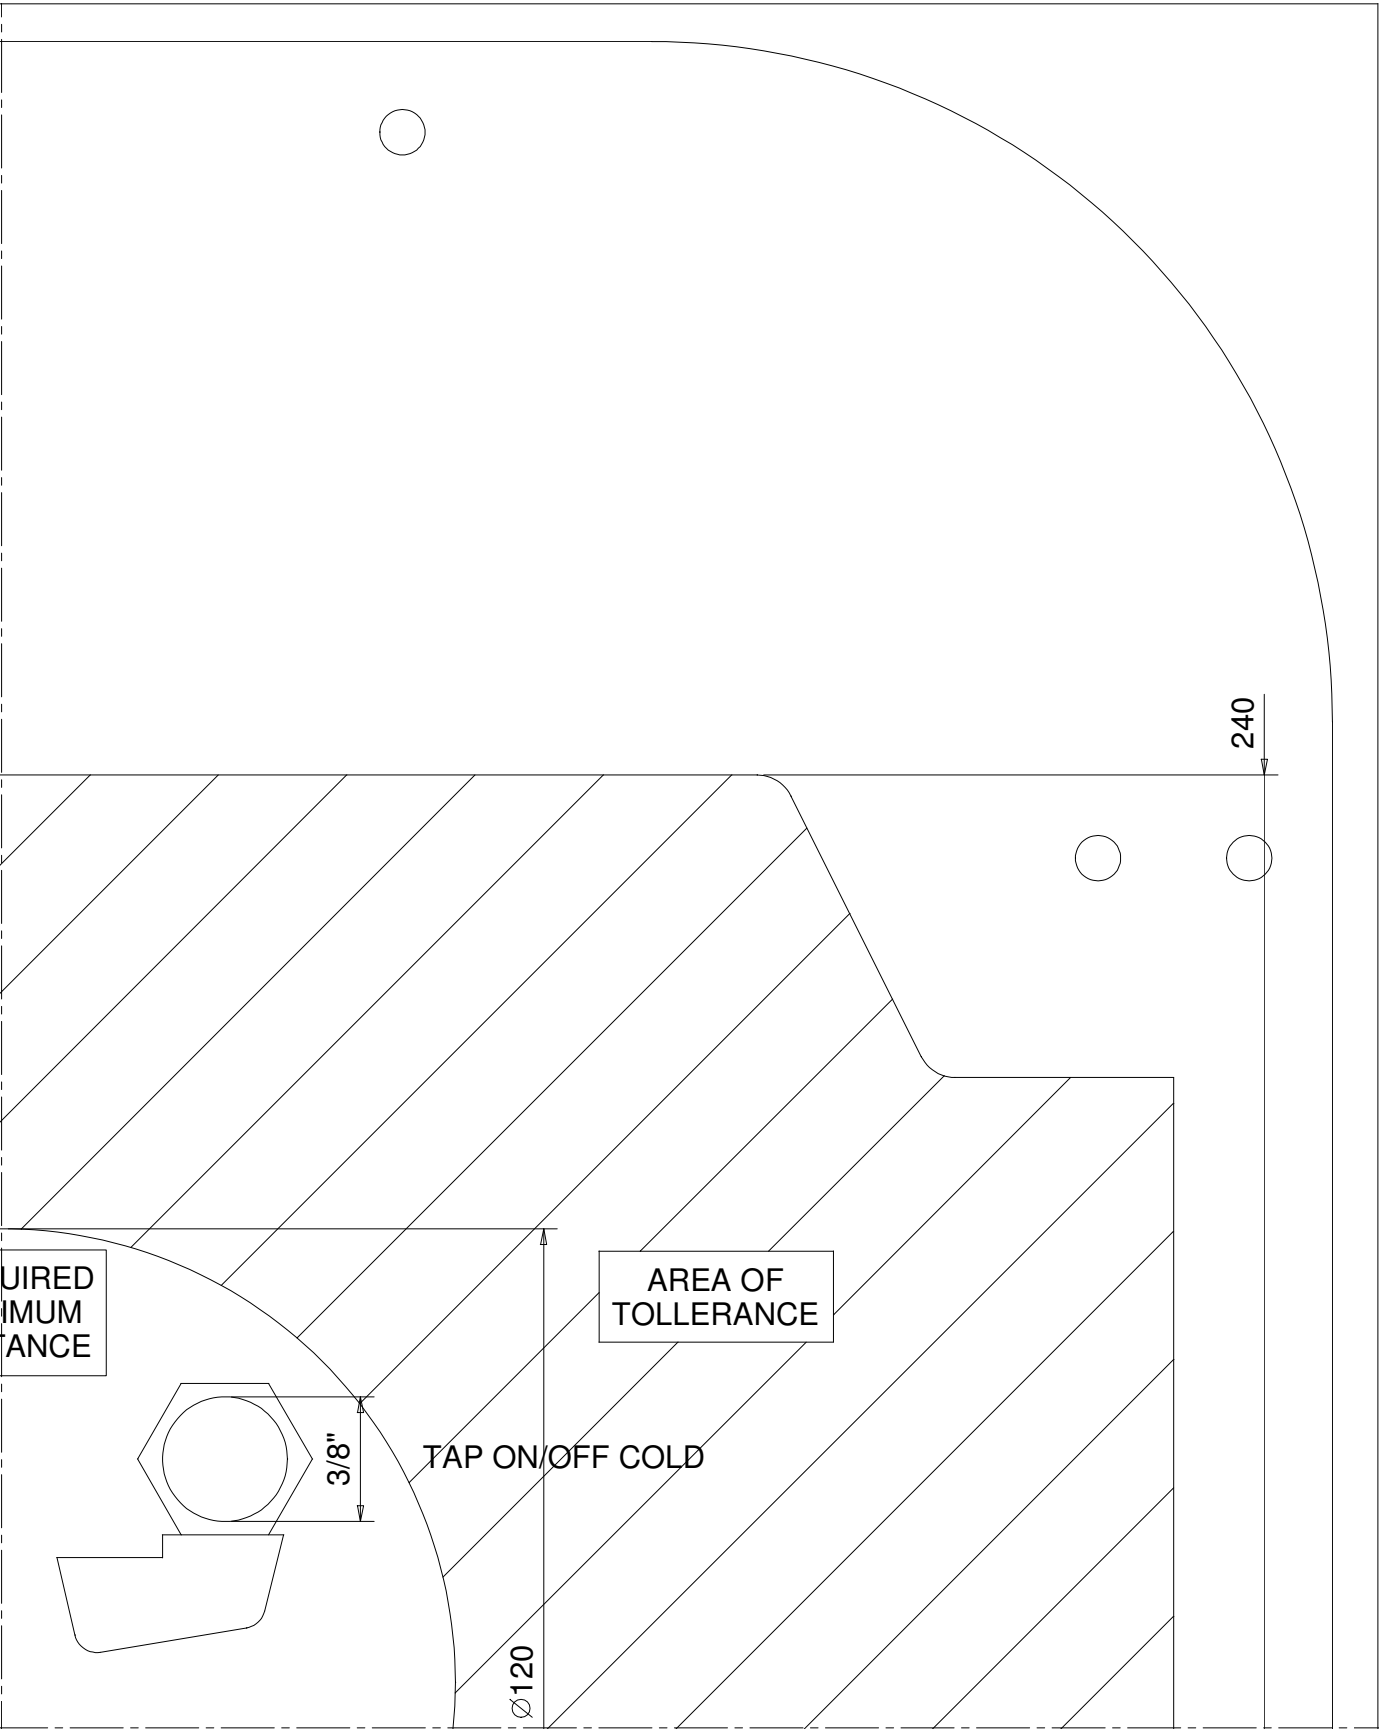

TAP ON/OFF WARM

REQ  
MIN  
DIST

3/8"

REQUIRED  
MINIMUM  
DISTANCE

AREA OF  
TOLLERANCE

3/8"

TAP ON/OFF COLD

$\varnothing 120$

240