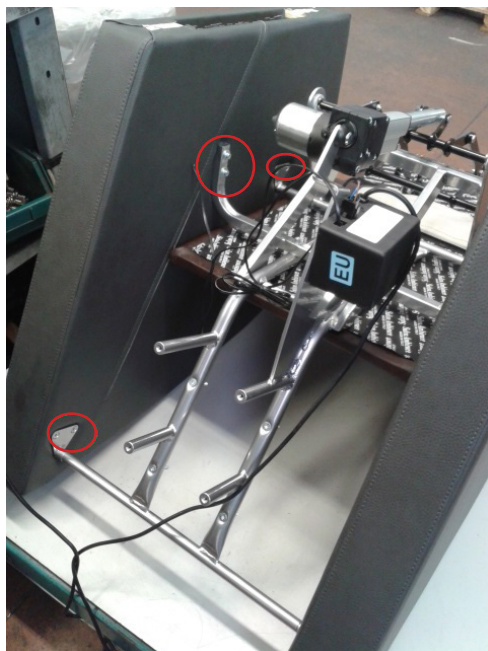

Mirage disassembly

Salon Ambience
100% MADE IN ITALY