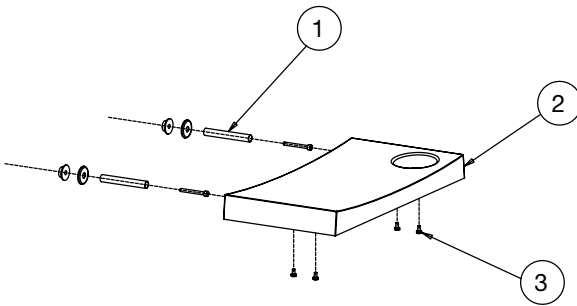

ALUMINIUM -06

LYON	MI/050
LYON ISLAND	MI/052
LUNAR	MI/370
LUNAR ISLAND	MI/372
SPACE	MI/440