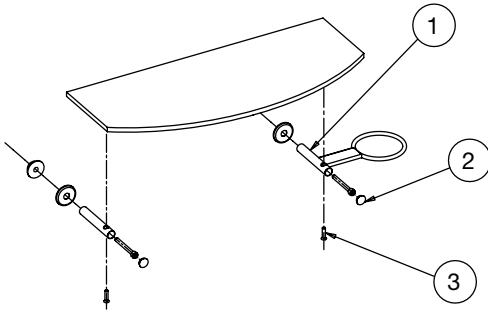

F	P
X4	X2

Shelves

Salon Ambience
100% MADE IN ITALY

GLASS -01

LYON	MI/050
LYON ISLAND	MI/052
LUNAR	MI/370
LUNAR ISLAND	MI/372
SPACE	MI/440

BLACK
GLASS -02

LYON	MI/050
LYON ISLAND	MI/052
LUNAR	MI/370
LUNAR ISLAND	MI/372
SPACE	MI/440
PLANET	MI/490
PLANET ISLAND	MI/500