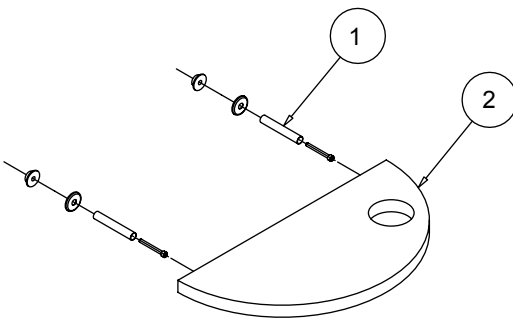

F	P
X4	X2

Shelves

Salon Ambience
100% MADE IN ITALY

GLASS -01

LYON	MI/050
LYON ISLAND	MI/052
LUNAR	MI/370
LUNAR ISLAND	MI/372
SPACE	MI/440

BLACK
GLASS -02

LYON	MI/050
LYON ISLAND	MI/052
LUNAR	MI/370
LUNAR ISLAND	MI/372
SPACE	MI/440
PLANET	MI/490
PLANET ISLAND	MI/500