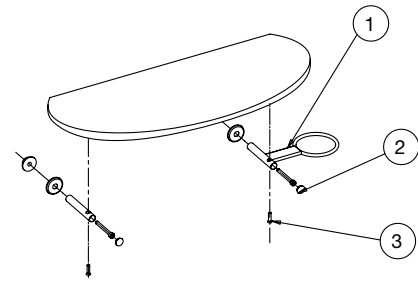

F	P
X4	X2

Shelves

Salon Ambience
100% MADE IN ITALY

GLASS -01

LYON	MI/050
LYON ISLAND	MI/052
LUNAR	MI/370
LUNAR ISLAND	MI/372
SPACE	MI/440

BLACK
GLASS -02

LYON	MI/050
LYON ISLAND	MI/052
LUNAR	MI/370
LUNAR ISLAND	MI/372
SPACE	MI/440
PLANET	MI/490
PLANET ISLAND	MI/500