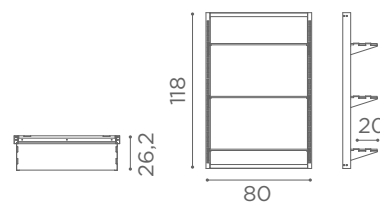

● Fissaggio a parete / Wall fixing

Ingresso alimentazione 230V
Assorbimento 26W

WS/051

A	B
	
X6	X6

WS/051

On The Wall

Salon Ambience
100% MADE IN ITALY

WS/052