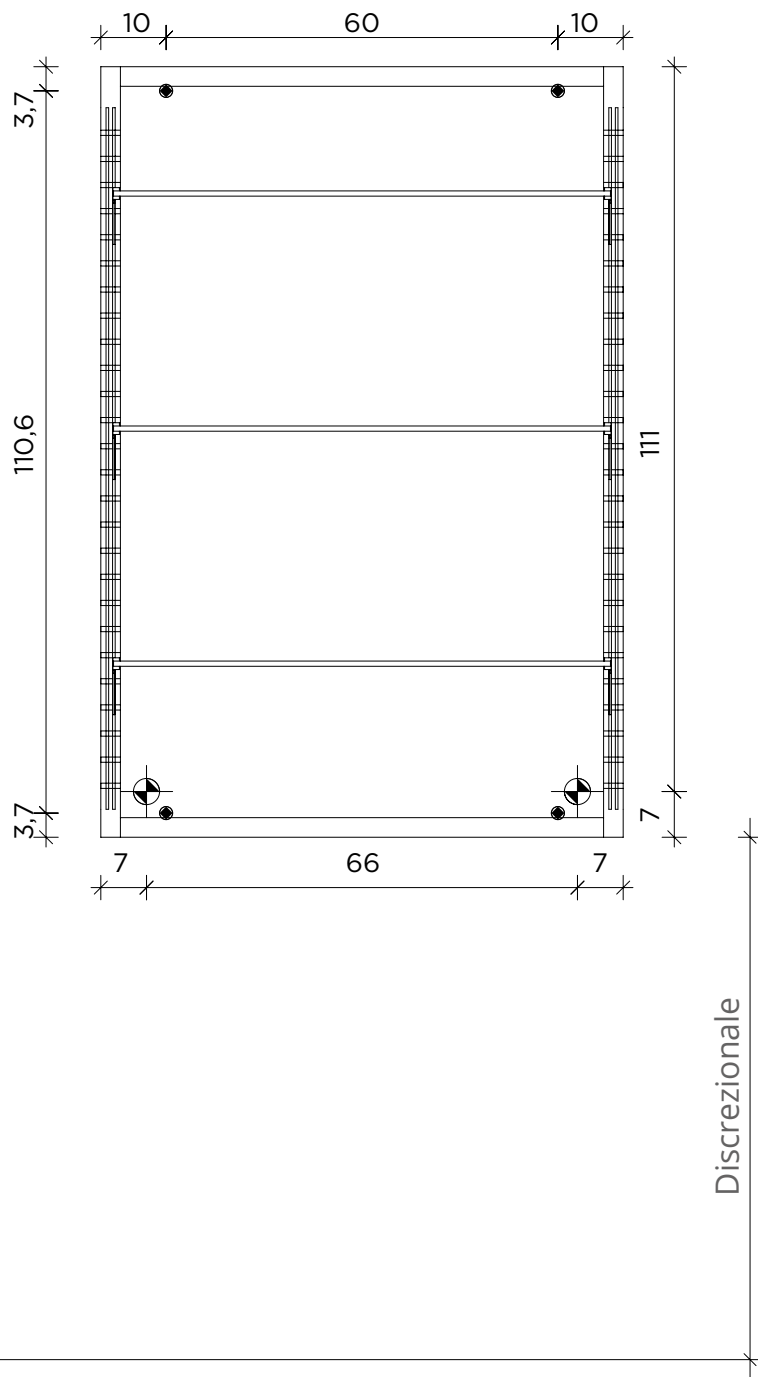

● Fissaggio a parete / Wall fixing

Ingresso alimentazione 230V
Assorbimento 26W

WS/051

A	B
	
X6	X6

WS/051

On The Wall

Salon Ambience
100% MADE IN ITALY

WS/052

WS/053