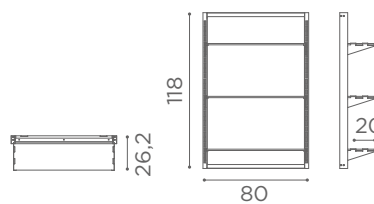

● Fissaggio a parete / Wall fixing

Ingresso alimentazione 230V
Assorbimento 26W

WS/051

A	B
	
X6	X6

WS/051

On The Wall

Salon Ambience
100% MADE IN ITALY

WS/052