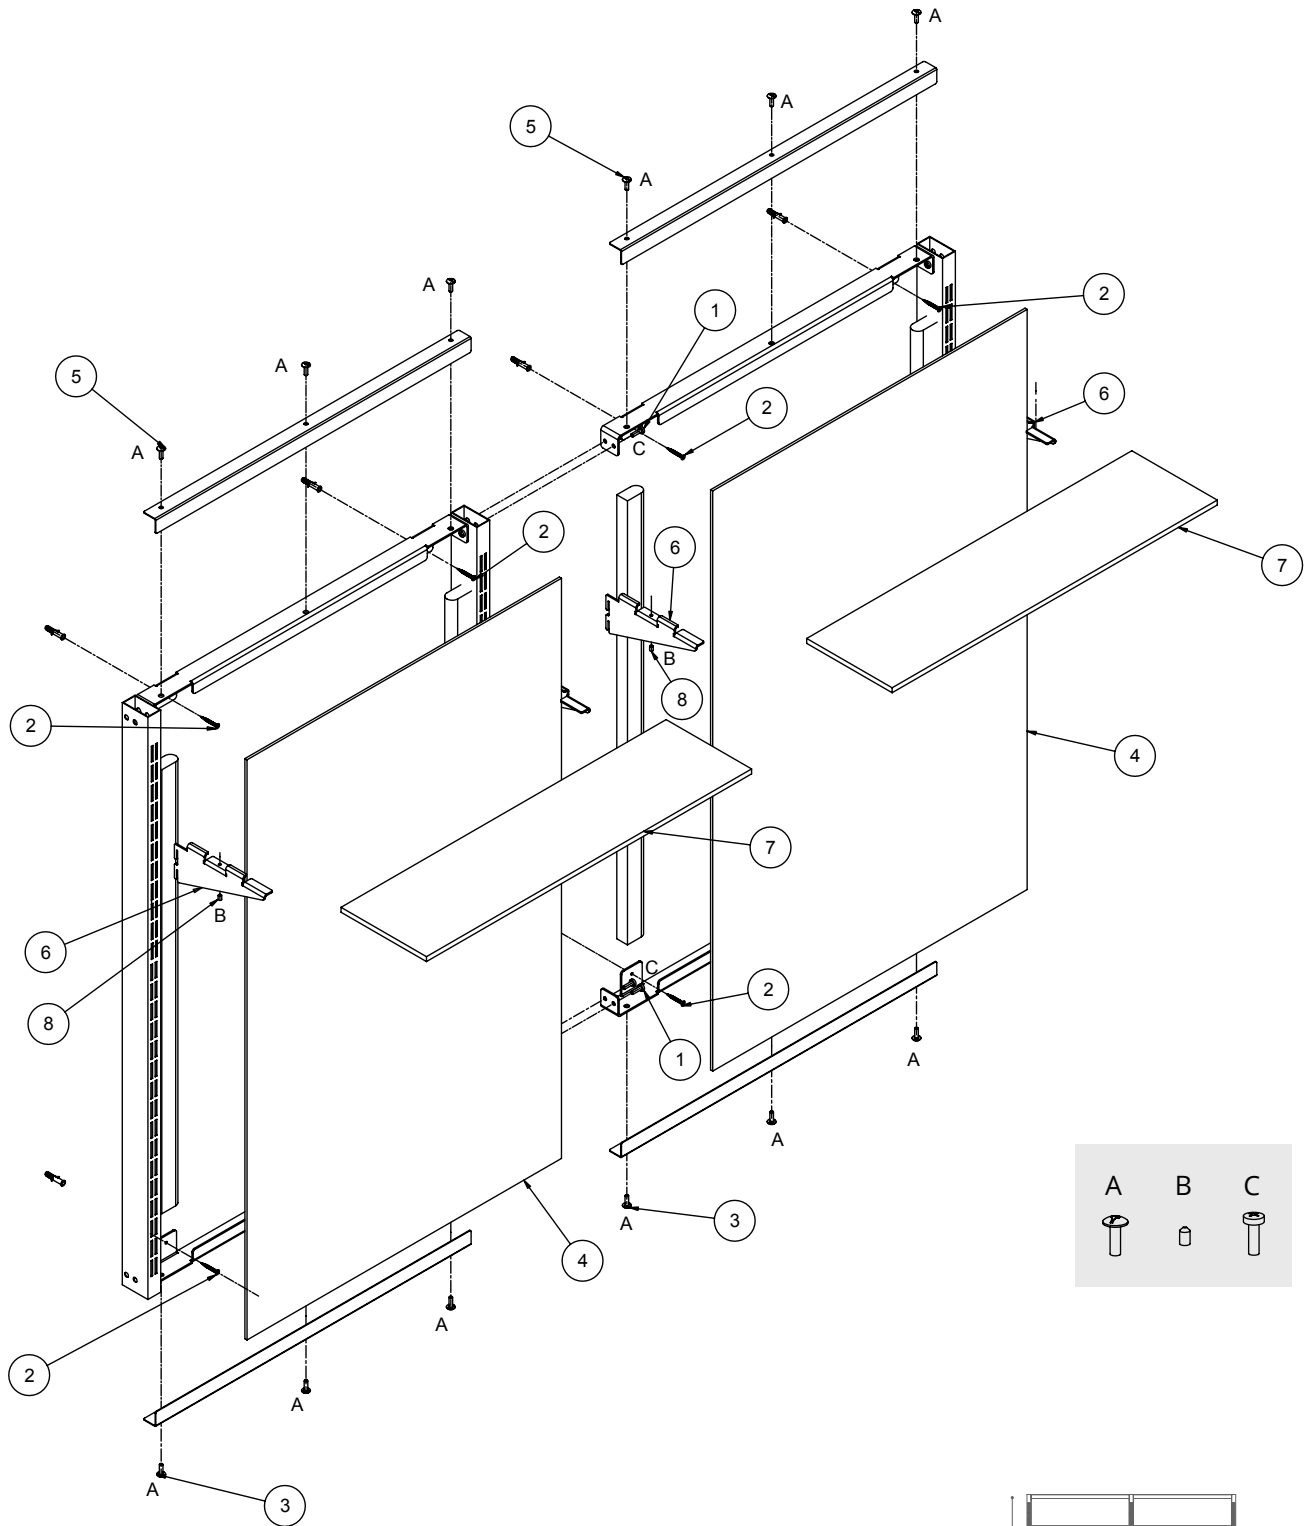

● Fissaggio a parete / Wall fixing

Ingresso alimentazione 230V
Assorbimento 26W

WS/051

A	B
	
X6	X6

WS/051

On The Wall

Salon Ambience
100% MADE IN ITALY

WS/052

WS/053