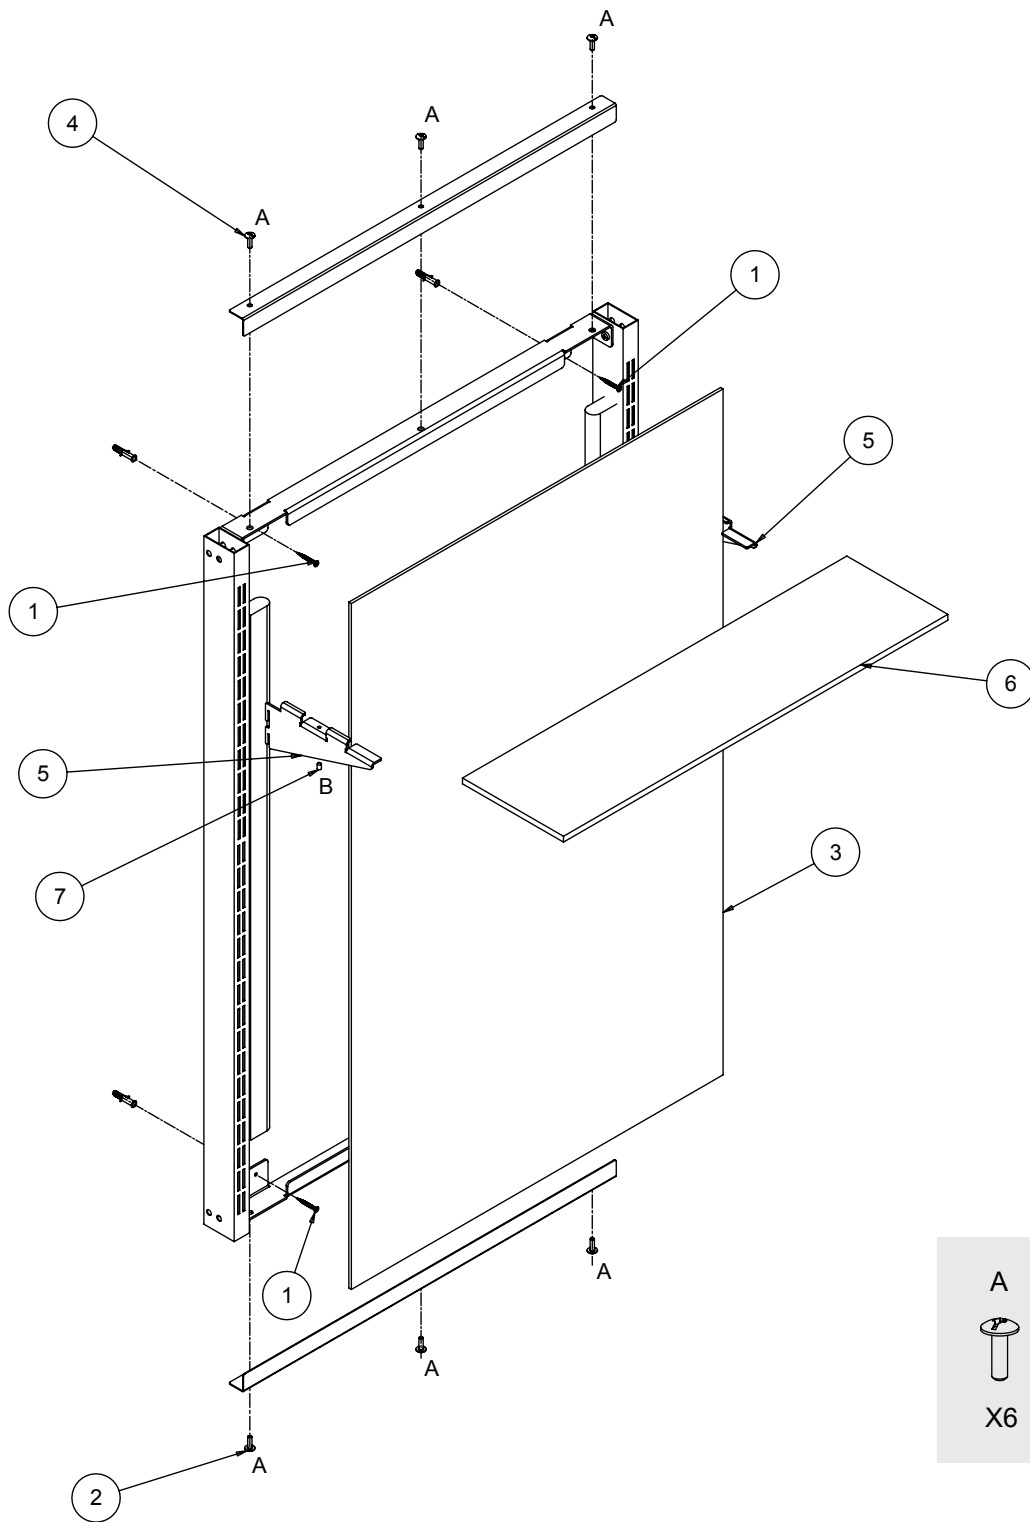

● Fissaggio a parete / Wall fixing

Ingresso alimentazione 230V
Assorbimento 26W

WS/051

A	B
	
X6	X6

WS/051

On The Wall

Salon Ambience
100% MADE IN ITALY

WS/052

WS/053