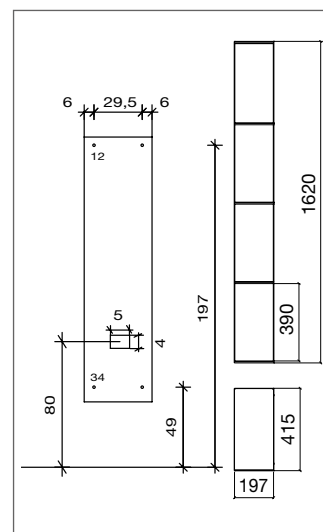

# Server

*Salon Ambience*  
100% MADE IN ITALY

Server ST/033

Lyon MI/050

Lunar MI/370