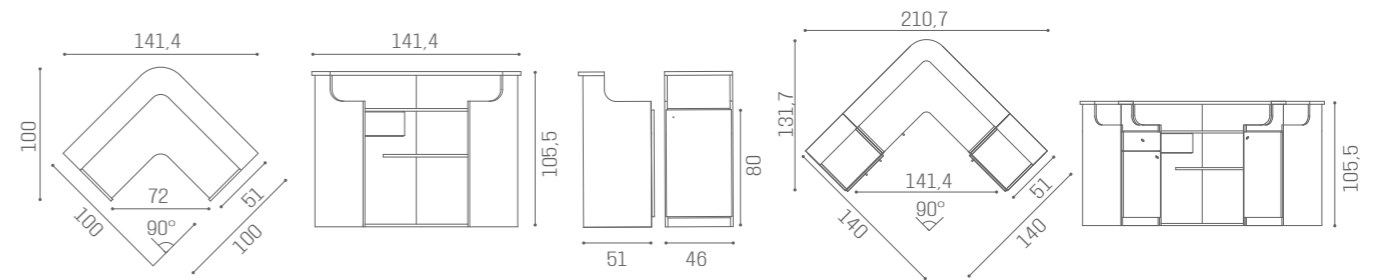

RD/264

RD/266

L60 X W30 CM

SHELF ACC/085

RD/266

DESKS IMPACT

IN PHOTO:
VINTAGE ASH G4

DESKS IMPACT