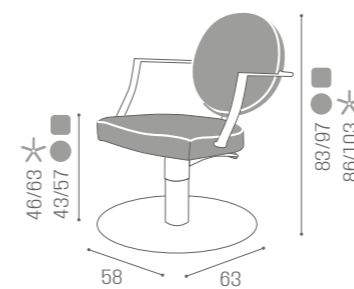

COLOURS A ● B ○

	SWIVEL	PUMP WITH BRAKE
★	CH/040-1	CH/040-4
R	CH/040-1/R	CH/040-4/R
S	CH/040-1/S	CH/040-4/S

	BLACK PUMP WITH BRAKE
★	CH/040-4N
R	CH/040-4/RN
S	CH/040-4/SN