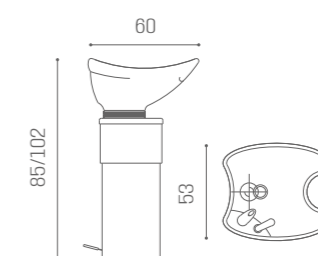

	WU/065/B
	WU/065/N
	WU/065/M

SERVER ST/033

AVAILABLE FOR LUNAR AND LYON MIRRORS

CURTAIN ACC/070-B

EACH PACK HAS 20 PIECES OF 27X27 CM (HOOKS INCLUDED)

SCUOLA MI/202

ACCESSORIES

FOOTREST