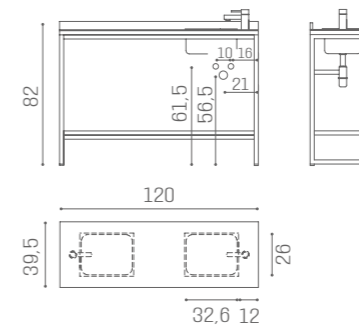

SERVICE CABINETS SERVICE CENTRE

80 CM

WO/140

120 CM

WO/143

SERVICE CENTRE FRONT, CAMDEN AND EYE AVAILABLE IN THE MATERIALS

GLASS TOP INCLUDED WITH WO/138 - WO/139 WO/143 - WO/144 WO/145

WO/138

WO/144

WO/139

WO/145

WO/147

WO/149

WO/146

WO/148

CAMDEN

WO/200

WO/202

WO/201

EYE RT/095

STOOLS

HARLEY
ESP/1000-2

64/84

MUSTANG
CS/301

60/86

GILERA
CS/400

64/84

HARLEY+
CS/275

64/84

MUSTANG+
CS/375

60/86

GILERA+
CS/475

64/84

* ACC/200