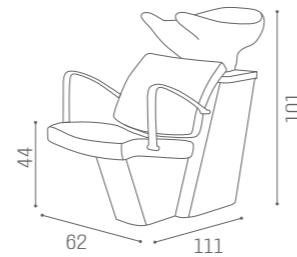

BLACK STRUCTURE	SILVER STRUCTURE
	WU/250-21/B	WU/250-22/B
	WU/250-21/N	WU/250-22/N
	WU/250-21/M	WU/250-22/M