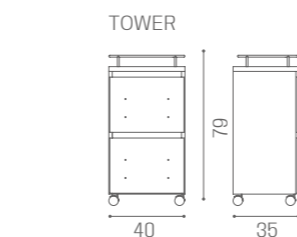

CABINETS

CANNES WOOD MC/036

CANNES WOOD MC/034

CANNES STEEL MC/037

CANNES STEEL MC/035

CANNES WOOD FRONT, BRIDGE AND TOWER AVAILABLE IN THE MATERIALS

HAIRDRYER HOLDER INCLUDED WITH TROLLEYS

TROLLEYS

GLAM TR/07

STYLE ONLY WHITE ASH 06 TR/47

TOWER TR/50