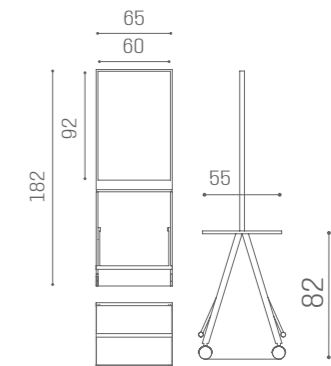

	WU/065/B
	WU/065/N
	WU/065/M

SERVER ST/033

AVAILABLE FOR LUNAR AND LYON MIRRORS

CURTAIN ACC/070-B

EACH PACK HAS 20 PIECES OF 27X27 CM (HOOKS INCLUDED)

SCUOLA MI/202

ACCESSORIES

FOOTREST