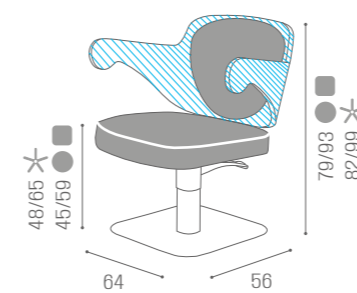

COLOURS A ● B ○
MATERIALS C ●

	SWIVEL	PUMP WITH BRAKE
★	CH/220-1	CH/220-4
R	CH/220-1/R	CH/220-4/R
S	CH/220-1/S	CH/220-4/S

	BLACK PUMP WITH BRAKE
★	CH/220-4N
R	CH/220-4/RN
S	CH/220-4/SN