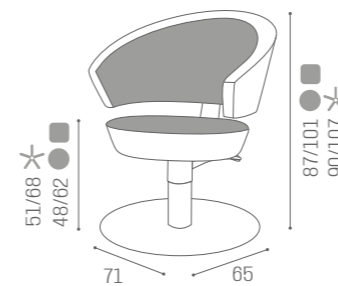

COLOURS A ● B ○

	SWIVEL	PUMP WITH BRAKE
★	SH/310-1	SH/310-4
R	SH/310-1/R	SH/310-4/R
S	SH/310-1/S	SH/310-4/S

	BLACK PUMP WITH BRAKE
★	SH/310-4N
R	SH/310-4/RN
S	SH/310-4/SN