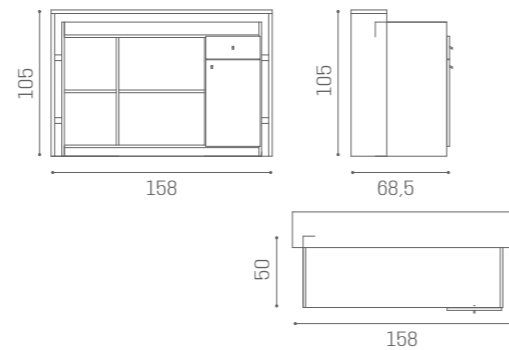

MULTICOLOUR RGB LIGHTING
RD/039

UPHOLSTERED PANEL
RD/037

L60 X W30 CM
SHELF ACC/080