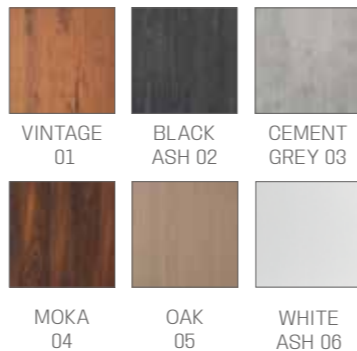

WO/143

SERVICE CENTRE FRONT, CAMDEN AND EYE AVAILABLE IN THE MATERIALS

GLASS TOP INCLUDED WITH WO/138 - WO/139 WO/143 - WO/144 WO/145