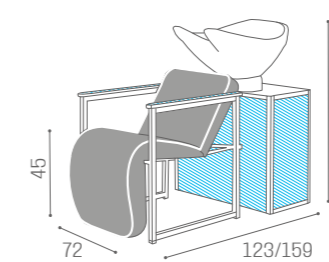

COLOURS A ● B ○
MATERIALS C ●

	ELECTRIC LEG REST	
	WU/750/B	WU/760/B
	WU/750/N	WU/760/N
	WU/750/M	WU/760/M