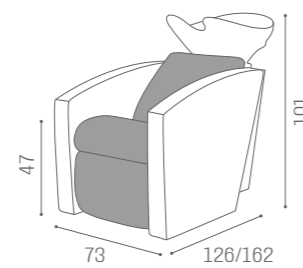

SHELF INCLUDED

WASH UNITS MIRAGE

IN PHOTO:
A VINTAGE WHITE G3
B VINTAGE CHOCOLATE H9

WASH UNITS ERGOWASH

IN PHOTO:
BROWN PEARL P3

	 ELECTRIC LEG REST	
	WU/110/B	WU/111/B
	WU/110/N	WU/111/N
	WU/110/M	WU/111/M