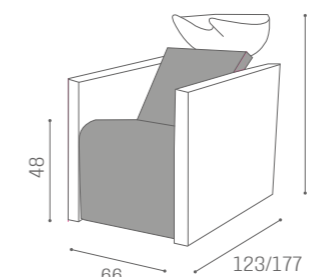

COLOURS A ● B ○

	 MASSAGE CHAISE LONGUE	 CHAISE LONGUE
	WU/770/B	WU/771/B
	WU/770/N	WU/771/N
	WU/770/M	WU/771/M