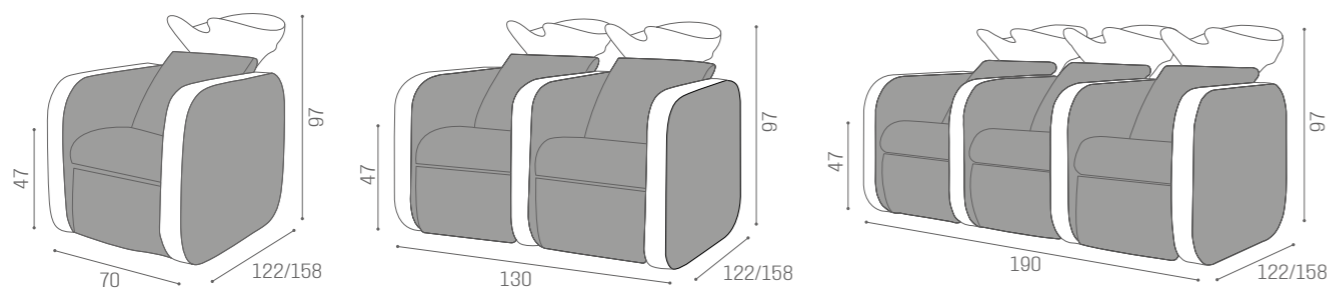

COLOURS A ● B ○