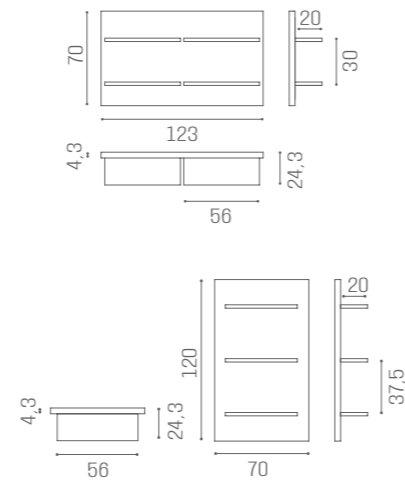

ACCESSORIES

ON THE WALL

METAL FRAME - LED BACKLIT - OPAQUE GLASS - ADJUSTABLE GLASS SHELVES

ICE

RAINBOW

LED LIGHTING, UPHOLSTERED PANEL

ACCESSORIES

RAINBOW SHELVES AND SHINE ARE AVAILABLE IN THE MATERIALS:

SHINE RT/092

LED LIGHTING

DECOR RT/011

UPHOLSTERED PANEL

COLUMN

	WU/060/B
	WU/060/N
	WU/060/M

COLUMN+

	WU/065/B
	WU/065/N
	WU/065/M

SERVER ST/033

AVAILABLE FOR LUNAR AND LYON MIRRORS

CURTAIN ACC/070-B

EACH PACK HAS 20 PIECES OF 27X27 CM (HOOKS INCLUDED)

SCUOLA MI/202