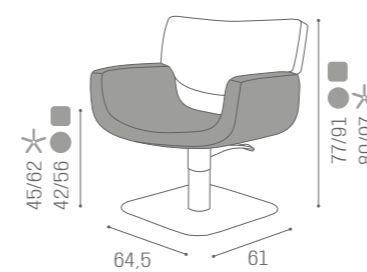

COLOURS A ● B ○

	SWIVEL	PUMP WITH BRAKE
★	SH/790-1	SH/790-4
R	SH/790-1/R	SH/790-4/R
S	SH/790-1/S	SH/790-4/S

	BLACK PUMP WITH BRAKE
★	SH/790-4N
R	SH/790-4/RN
S	SH/790-4/SN