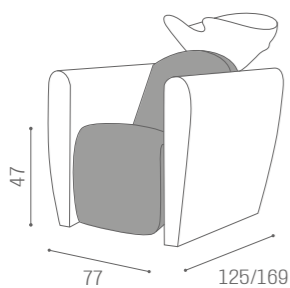

MASSAGE CHAISE LONGUE	CHAISE LONGUE	
WU/530/B	WU/531/B	WU/532/B
WU/530/N	WU/531/N	WU/532/N
WU/530/M	WU/531/M	WU/532/M

COLOURS A ● B ○