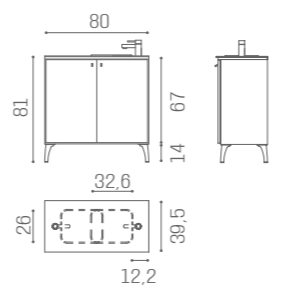

SERVICE CABINETS SERVICE CENTRE

80 CM

WO/140

120 CM

WO/143

SERVICE CENTRE FRONT, CAMDEN AND EYE AVAILABLE IN THE MATERIALS

GLASS TOP INCLUDED WITH WO/138 - WO/139 WO/143 - WO/144 WO/145

WO/138

WO/144

WO/139

WO/145

WO/147

WO/149

WO/146

WO/148

CAMDEN

WO/200

WO/202

WO/201

EYE RT/095

STOOLS

HARLEY
ESP/1000-2

64/84

MUSTANG
CS/301

60/86

GILERA
CS/400

64/84

HARLEY+
CS/275

64/84

MUSTANG+
CS/375

60/86

GILERA+
CS/475

64/84

* ACC/200