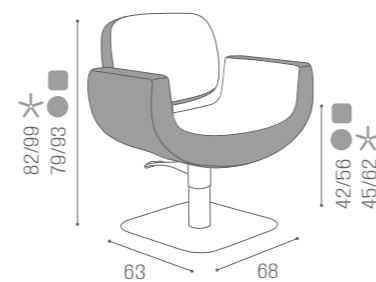

SWIVEL	PUMP WITH BRAKE
★	CH/180-1	CH/180-4
R	CH/180-1/R	CH/180-4/R
S	CH/180-1/S	CH/180-4/S

	BLACK PUMP WITH BRAKE
★	CH/180-4N
R	CH/180-4/RN
S	CH/180-4/SN

COLOURS A ● B ○