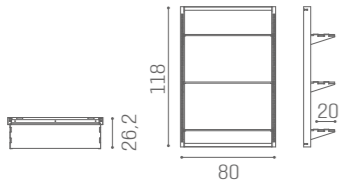

* ACC/200

ACCESSORIES

ON THE WALL

WS/051

WS/052

WS/053

METAL FRAME - LED BACKLIT - OPAQUE GLASS - ADJUSTABLE GLASS SHELVES

ICE