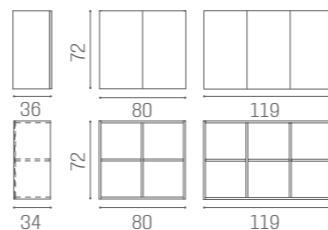

SERVICE CABINETS SERVICE CENTRE

80 CM

WO/140

120 CM

WO/143

SERVICE CENTRE FRONT, CAMDEN AND EYE AVAILABLE IN THE MATERIALS

GLASS TOP INCLUDED WITH WO/138 - WO/139 WO/143 - WO/144 WO/145

WO/138

WO/144

WO/139

WO/145

WO/147

WO/149

WO/146

WO/148

CAMDEN

WO/200

WO/202

WO/201

EYE RT/095

STOOLS

HARLEY
ESP/1000-2

64/84

MUSTANG
CS/301

60/86

GILERA
CS/400

64/84

HARLEY+
CS/275

64/84

MUSTANG+
CS/375

60/86

GILERA+
CS/475

64/84

* ACC/200