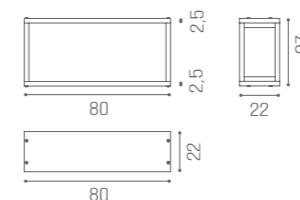

EYE RT/095

STOOLS