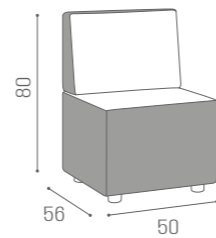

COLOURS A ● B ○