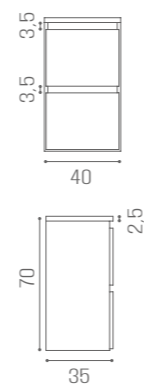

CANNES WOOD FRONT, BRIDGE AND TOWER AVAILABLE IN THE MATERIALS

HAIRDRYER HOLDER INCLUDED WITH TROLLEYS

TROLLEYS

GLAM TR/07