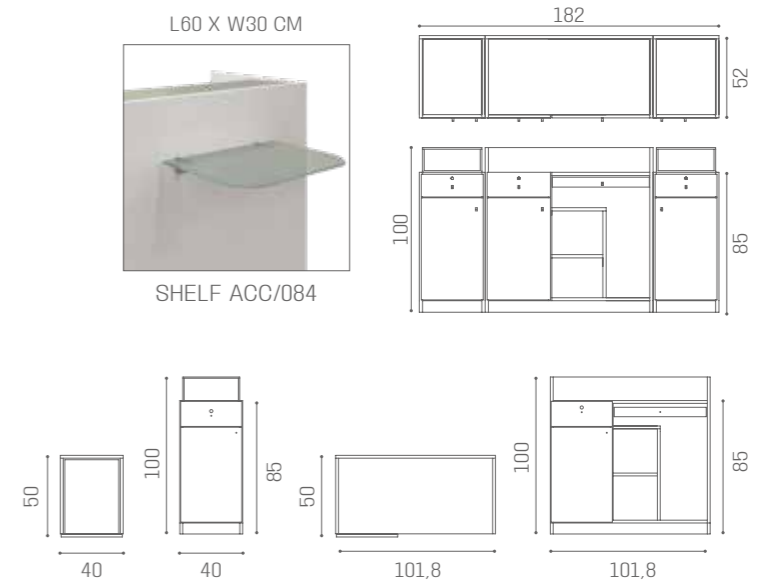

DESKS ROMANCE

DESKS ROMANCE

LED LIGHTING VERSIONS