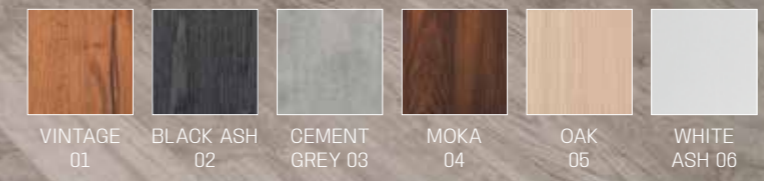

AVAILABLE IN THE MATERIALS

MM/110