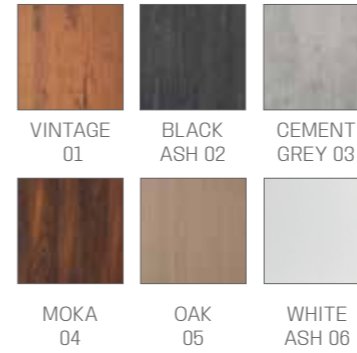

RAINBOW SHELVES AND SHINE ARE AVAILABLE IN THE MATERIALS:

SHINE RT/092

LED LIGHTING

DECOR RT/011

UPHOLSTERED PANEL

COLUMN

	WU/060/B
	WU/060/N
	WU/060/M

COLUMN+