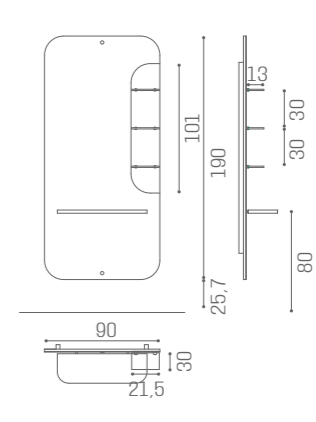

MIRRORS NEW YORK

MI/512-09

AVAILABLE IN THE MATERIALS

VINTAGE 01	BLACK ASH 02	CEMENT GREY 03	MOKA 04	OAK 05	WHITE ASH 06

MIRRORS NEW YORK

MI/510-09

AVAILABLE IN THE MATERIALS

VINTAGE 01	BLACK ASH 02	CEMENT GREY 03	MOKA 04	OAK 05	WHITE ASH 06