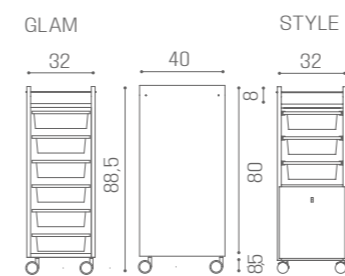

CABINETS

CANNES WOOD MC/036

CANNES WOOD MC/034

CANNES STEEL MC/037

CANNES STEEL MC/035

CANNES WOOD FRONT, BRIDGE AND TOWER AVAILABLE IN THE MATERIALS

HAIRDRYER HOLDER INCLUDED WITH TROLLEYS

TROLLEYS

GLAM TR/07

STYLE ONLY WHITE ASH 06 TR/47

TOWER TR/50