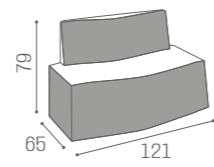

WAITING AREA B-SIDE

IN PHOTO:
YELLOW PEARL P7

RC/081

RC/082

RC/083

WITH BRACKET FOR HOOD DRYER

RC/081-5
1 SEATER

RC/082-5
2 SEATER