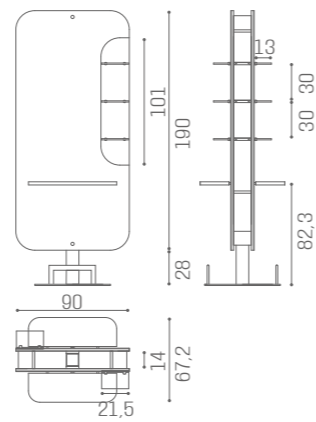

MIRRORS NEW YORK

MI/512-09

AVAILABLE IN THE MATERIALS

VINTAGE 01	BLACK ASH 02	CEMENT GREY 03	MOKA 04	OAK 05	WHITE ASH 06

MIRRORS NEW YORK

MI/510-09

AVAILABLE IN THE MATERIALS

VINTAGE 01	BLACK ASH 02	CEMENT GREY 03	MOKA 04	OAK 05	WHITE ASH 06