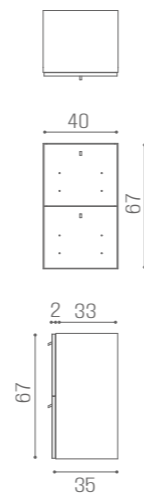

CANNES STEEL MC/035