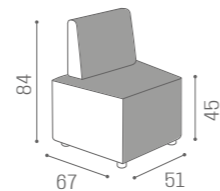

WAITING AREA TRANSFORMER

IN PHOTO:
VINTAGE BROWN F5
VINTAGE WHITE G3

WAITING AREA HEX

IN PHOTO:
MARINE L2
GOLD K6

RC/110