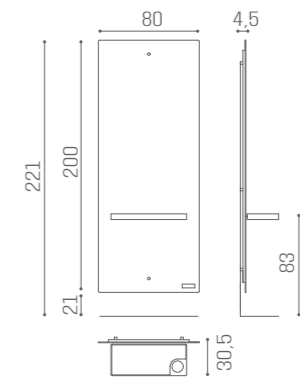

MIRRORS LUNAR

ALUMINIUM + MIRROR
MI/372-07

ALUMINIUM
MI/372-06

MIRRORS LUNAR

ALUMINIUM + MIRROR
MI/370-07

ALUMINIUM
MI/370-06

SERVER AVAILABLE SEE PAGE 95

**MIRRORS SPACE**ALUMINIUM - MIRROR
MI/440-07ALUMINIUM
MI/440-06