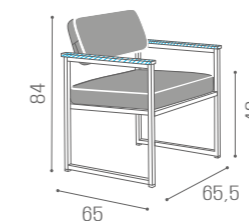

COLOURS A ● B ○
MATERIALS C ●