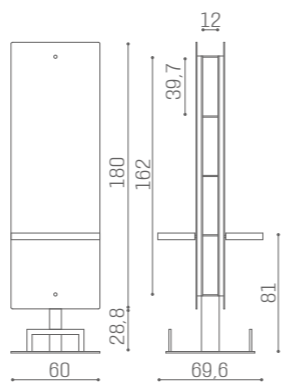

MIRRORS LUNAR

ALUMINIUM + MIRROR
MI/370-07

ALUMINIUM
MI/370-06