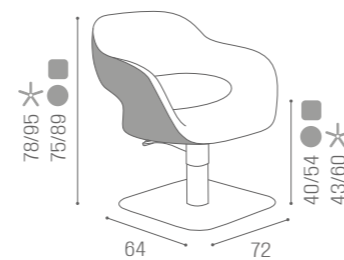

SWIVEL	PUMP WITH BRAKE
★	SH/317-1	SH/317-4
R	SH/317-1/R	SH/317-4/R
S	SH/317-1/S	SH/317-4/S

	BLACK PUMP WITH BRAKE
★	SH/317-4N
R	SH/317-4/RN
S	SH/317-4/SN

COLOURS A ● B ○