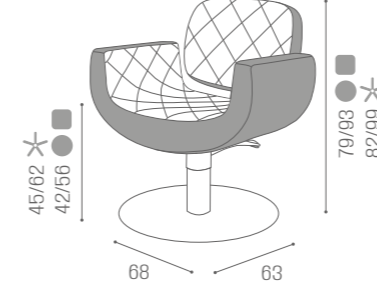

COLOURS A ● B ○

	SWIVEL	PUMP WITH BRAKE
★	CH/170-1	CH/170-4
R	CH/170-1/R	CH/170-4/R
S	CH/170-1/S	CH/170-4/S

	BLACK PUMP WITH BRAKE
★	CH/170-4N
R	CH/170-4/RN
S	CH/170-4/SN

SEE PAGE 39 FOR
RECLINING VERSION

SEE PAGE 39 FOR
RECLINING VERSION