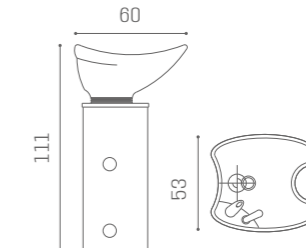

WU/060/B
	WU/060/N
	WU/060/M