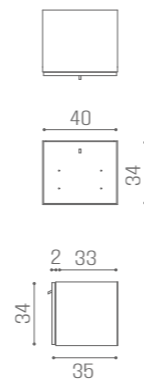

CANNES STEEL MC/035