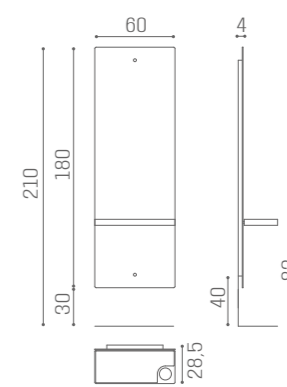

MIRRORS LUNAR

ALUMINIUM + MIRROR
MI/372-07

ALUMINIUM
MI/372-06

MIRRORS LUNAR

ALUMINIUM + MIRROR
MI/370-07

ALUMINIUM
MI/370-06

SERVER AVAILABLE SEE PAGE 95

**MIRRORS SPACE**ALUMINIUM - MIRROR
MI/440-07ALUMINIUM
MI/440-06