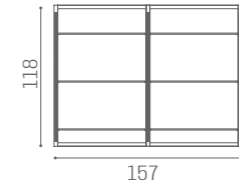

* ACC/200

ACCESSORIES

ON THE WALL

WS/051

WS/052

WS/053

METAL FRAME - LED BACKLIT - OPAQUE GLASS - ADJUSTABLE GLASS SHELVES

ICE