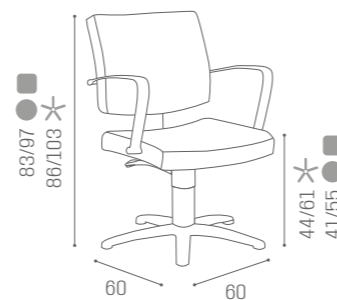

SWIVEL	PUMP WITH BRAKE
★	CH/150-1	CH/150-4
R	CH/150-1/R	CH/150-4/R
S	CH/150-1/S	CH/150-4/S

	BLACK PUMP WITH BRAKE
★	CH/150-4N
R	CH/150-4/RN
S	CH/150-4/SN