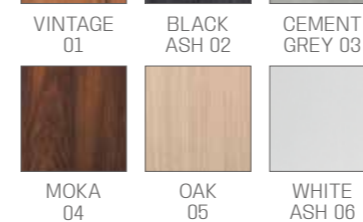

COLOURS A ● B ○

"C" SHAPE
SH/993

"S" SHAPE
SH/994

"C" SHAPE

"S" SHAPE

COLOURS A ● B ○

WAITING AREA OPALE

IN PHOTO:
A VINTAGE BLUE K2
B VINTAGE ICE K8

SH/954

SH/955

COLOURS A ● B ○

WAITING AREA PICCADILLY

IN PHOTO:
GREY PEARL P2

RC/130

RC/140

● AVAILABLE IN THE MATERIALS

COLOURS A ● B ○
MATERIALS C ●

WAITING AREA TRANSFORMER

IN PHOTO:
VINTAGE BROWN F5
VINTAGE WHITE G3

WAITING AREA HEX

IN PHOTO:
MARINE L2
GOLD K6

RC/051

RC/050

RC/052