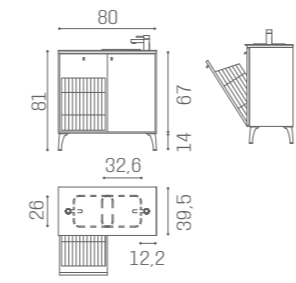

SERVICE CABINETS SERVICE CENTRE

80 CM

WO/140

120 CM

WO/143

SERVICE CENTRE FRONT, CAMDEN AND EYE AVAILABLE IN THE MATERIALS

GLASS TOP INCLUDED WITH WO/138 - WO/139 WO/143 - WO/144 WO/145

WO/138

WO/144

WO/139

WO/145

WO/147

WO/149

WO/146

WO/148

CAMDEN

WO/200

WO/202

WO/201

EYE RT/095

STOOLS

HARLEY
ESP/1000-2

64/84

MUSTANG
CS/301

60/86

GILERA
CS/400

64/84

HARLEY+
CS/275

64/84

MUSTANG+
CS/375

60/86

GILERA+
CS/475

64/84

* ACC/200