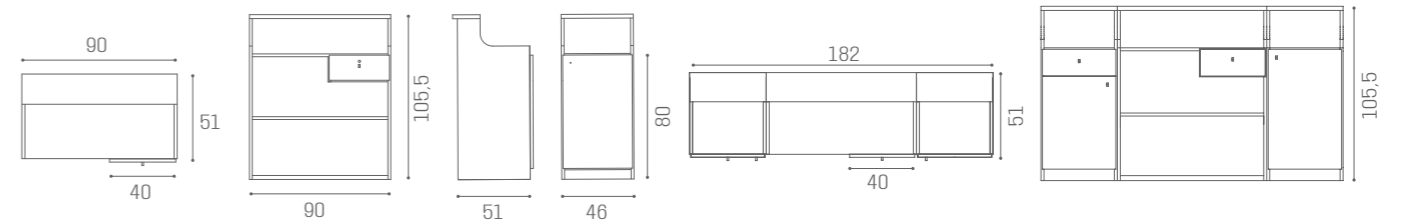

RD/270

RD/272

RD/274

RD/276

SHELF ACC/084

RD/276

WAITING AREA LOUNGE

IN PHOTO:
A VINTAGE WHITE G3
B VINTAGE TAN G2