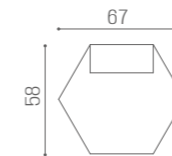

COLOURS A ● B ○