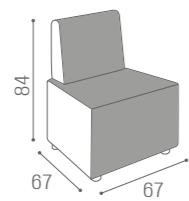

COLOURS A ● B ○
MATERIALS C ●

WAITING AREA TRANSFORMER

IN PHOTO:
VINTAGE BROWN F5
VINTAGE WHITE G3

WAITING AREA HEX

IN PHOTO:
MARINE L2
GOLD K6

RC/051

RC/050

RC/052