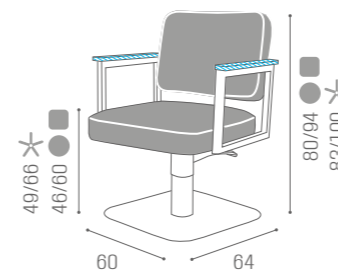

COLOURS A ● B ○
MATERIALS C ●

	SWIVEL	PUMP WITH BRAKE
★	CH/190-1	CH/190-4
R	CH/190-1/R	CH/190-4/R
S	CH/190-1/S	CH/190-4/S

	BLACK PUMP WITH BRAKE
★	CH/190-4N
R	CH/190-4/RN
S	CH/190-4/SN

SEE PAGE 38 FOR
RECLINING VERSION