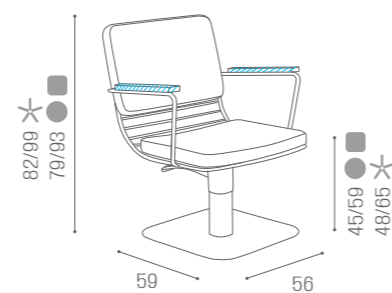

MATERIALS C ●

● AVAILABLE
IN THE MATERIALS