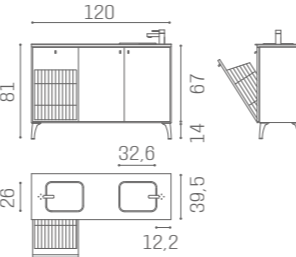

SERVICE CABINETS SERVICE CENTRE

80 CM

WO/140

120 CM

WO/143

SERVICE CENTRE FRONT, CAMDEN AND EYE AVAILABLE IN THE MATERIALS

GLASS TOP INCLUDED WITH WO/138 - WO/139 WO/143 - WO/144 WO/145

WO/138

WO/144

WO/139

WO/145

WO/147

WO/149

WO/146

WO/148

CAMDEN

WO/200

WO/202

WO/201

EYE RT/095

STOOLS

HARLEY
ESP/1000-2

64/84

MUSTANG
CS/301

60/86

GILERA
CS/400

64/84

HARLEY+
CS/275

64/84

MUSTANG+
CS/375

60/86

GILERA+
CS/475

64/84

* ACC/200