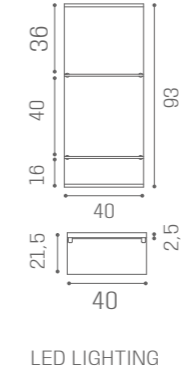

SHINE RT/092