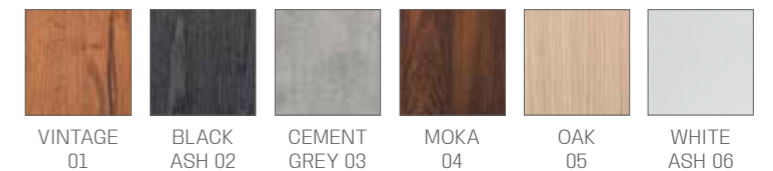

WASH UNITS
LUNAWASH

/B WHITE

/N BLACK

/M MATT

C AVAILABLE IN THE MATERIALS

VINTAGE
01BLACK
ASH 02CEMENT
GREY 03MOKA
04OAK
05WHITE
ASH 06

COLOURS A ● B ○
MATERIALS C ●

WASH UNITS LEGEND