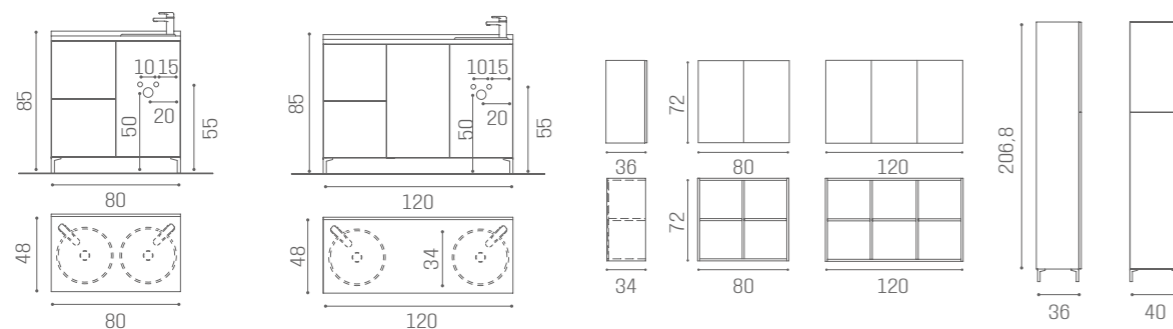

SERVICE CABINETS WALL SYSTEM

IN PHOTO:
WS/030 - WS/031
WS/084 - WS/037
VINTAGE 01

SERVICE CABINETS WALL SYSTEM

FRONT AVAILABLE IN
THE MATERIALS