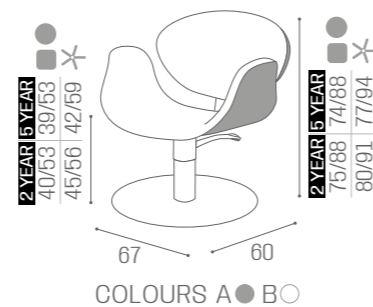

5 YEAR PUMP GUARANTEE	
	PUMP WITH BRAKE
★	SH/430-4 €1.129
R	SH/430-4/R €1.249
S	SH/430-4/S €1.249

2 YEAR PUMP GUARANTEE	
	PUMP WITH BRAKE
★	SH/430-2 €819
R	SH/430-2/R €939
S	SH/430-2/S €939

SEE PAGE 42 FOR
RECLINING VERSION

5 YEAR PUMP GUARANTEE	
	PUMP WITH BRAKE
★	CH/090-4 €1.249
R	CH/090-4/R €1.379
S	CH/090-4/S €1.379

2 YEAR PUMP GUARANTEE	
	CHROME PUMP WITH BRAKE AND BLACK BASE
★	CH/090-2N €989
R	CH/090-2/RN €1.119
S	CH/090-2/SN €1.119