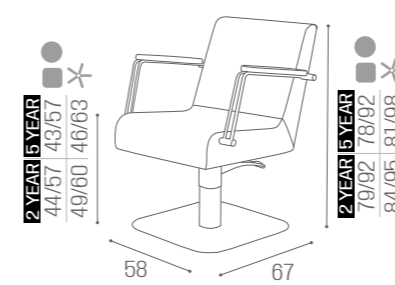

2 YEAR PUMP GUARANTEE

	PUMP WITH BRAKE	CHROME PUMP WITH BRAKE AND BLACK BASE
★	CH/200-2 €819	CH/200-2N €869
R	CH/200-2/R €939	CH/200-2/RN €989
S	CH/200-2/S €939	CH/200-2/SN €989