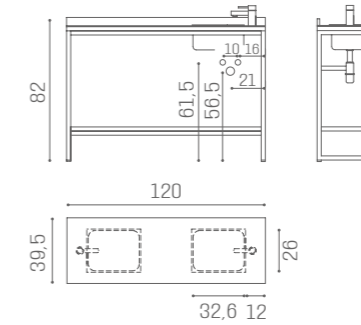

CAMDEN

WO/200
€809

WO/202
€1.249

WO/201
€1.249

EYE

RT/095
€249

STOOLS

HARLEY
ESP/1000-2
€149