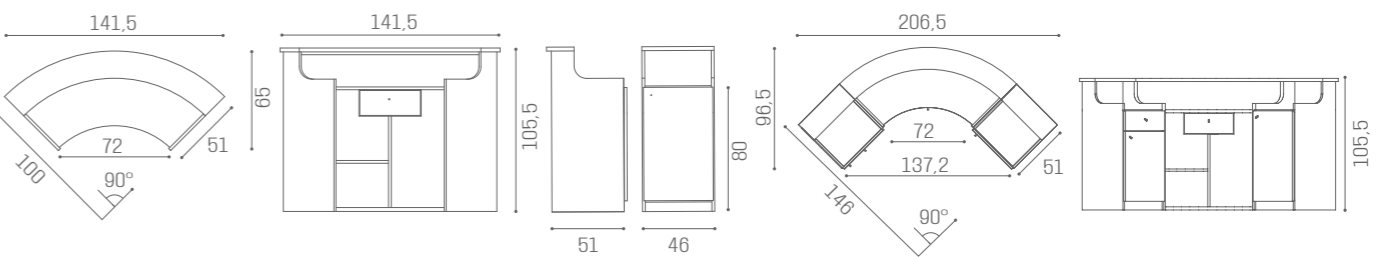

RD/250
€1.439

RD/252
€2.129