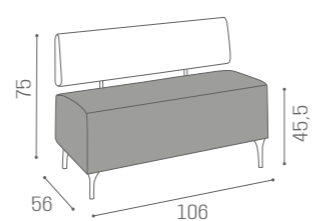

"S" SHAPE
SH/994
€1.249

"C" SHAPE

"S" SHAPE

COLOURS A ● B ○

WAITING AREA OPALE

IN PHOTO:
A VINTAGE BLUE K2
B VINTAGE ICE K8

SH/954
€569

SH/955
€879