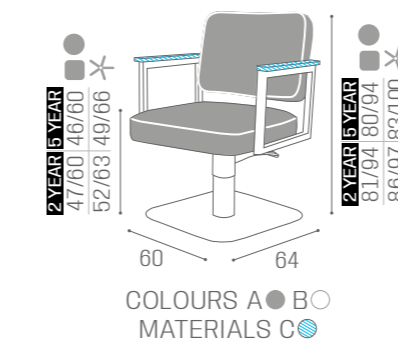

5 YEAR PUMP GUARANTEE

	PUMP WITH BRAKE	BLACK PUMP WITH BRAKE
★	CH/190-4 €1.199	CH/190-4N €1.249
R	CH/190-4/R €1.329	CH/190-4/RN €1.379
S	CH/190-4/S €1.329	CH/190-4/SN €1.379

2 YEAR PUMP GUARANTEE

	PUMP WITH BRAKE	CHROME PUMP WITH BRAKE AND BLACK BASE
★	CH/190-2 €889	CH/190-2N €939
R	CH/190-2/R €1.019	CH/190-2/RN €1.069
S	CH/190-2/S €1.019	CH/190-2/SN €1.069