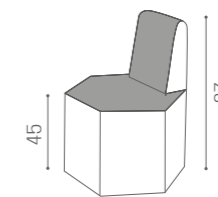

RC/111
€469