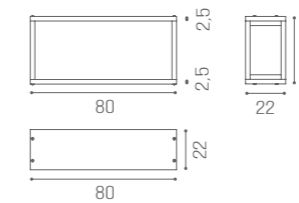

CAMDEN

WO/200
€809

WO/202
€1.249

WO/201
€1.249

EYE

RT/095
€249

STOOLS

HARLEY
ESP/1000-2
€149