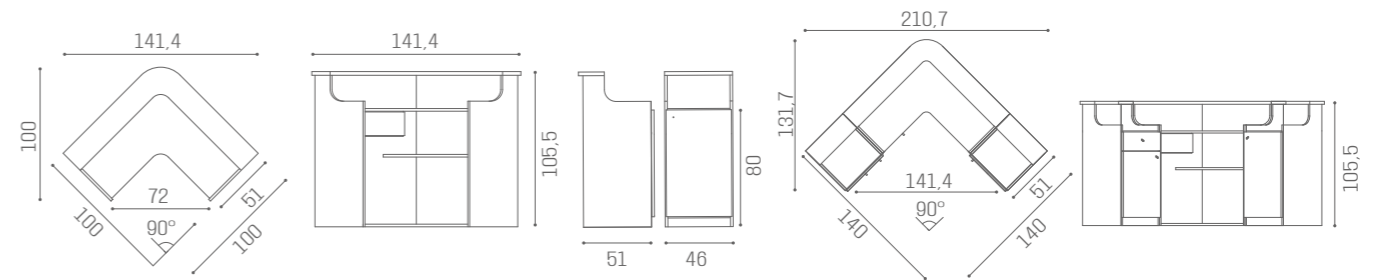

DESKS SMART

IN PHOTO:
VINTAGE BROWN F5

DESKS SMART