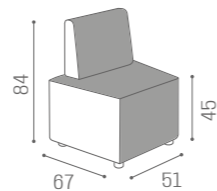

IN PHOTO:
VINTAGE BROWN F5
VINTAGE WHITE G3

RC/051
€419

RC/050
€319

RC/052
€419

COLOURS A ● B ○

WAITING AREA HEX

IN PHOTO:
MARINE L2
GOLD K6

RC/110
€379