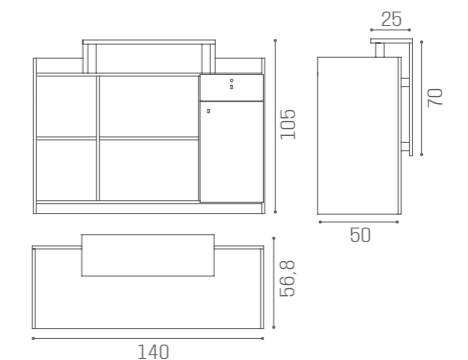

FRONT PANEL AVAILABLE IN THE MATERIALS

DESKS CARNABY

IN PHOTO:
VINTAGE 01

IN PHOTO:
A WHITE ASH 06
B OAK 05

DESKS HI-POD

RD/310
€1.499

RD/350
€999

AVAILABLE IN THE MATERIALS