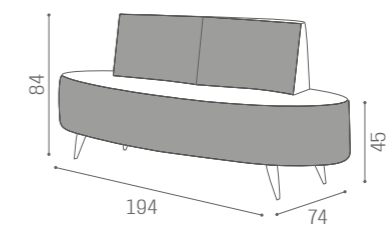

"S" SHAPE
SH/994
€1.249

COLOURS A ● B ○