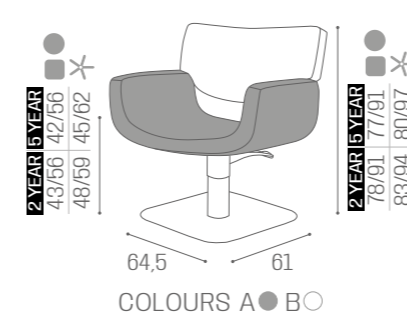

5 YEAR PUMP GUARANTEE

	PUMP WITH BRAKE	BLACK PUMP WITH BRAKE
*	SH/790-4 €1.129	SH/790-4N €1.179
R	SH/790-4/R €1.249	SH/790-4/RN €1.299
S	SH/790-4/S €1.249	SH/790-4/SN €1.299