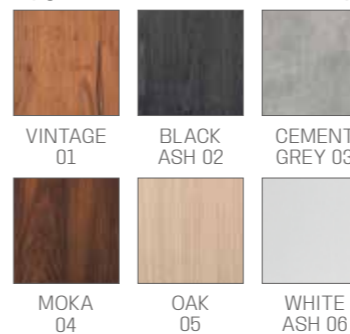

COLOURS A ● B ○

WAITING AREA PICCADILLY

IN PHOTO:
GREY PEARL P2

RC/130
€749

RC/140
€999

COLOURS A ● B ○
MATERIALS C ●

● AVAILABLE IN THE MATERIALS

WAITING AREA TRANSFORMER

IN PHOTO:
VINTAGE BROWN F5
VINTAGE WHITE G3

RC/051
€419

RC/050
€319

RC/052
€419

COLOURS A ● B ○

WAITING AREA HEX

IN PHOTO:
MARINE L2
GOLD K6

RC/110
€379