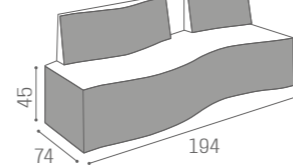

RC/083
€1.379

WITH BRACKET FOR HOOD DRYER

RC/081-5
1 SEATER
€699

RC/082-5
2 SEATER
€959

COLOURS A ● B ○

WAITING AREA B-SIDE

IN PHOTO:
YELLOW PEARL P7

"C" SHAPE
SH/993
€1.249