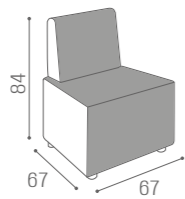

IN PHOTO:
VINTAGE BROWN F5
VINTAGE WHITE G3

RC/051
€419

RC/050
€319

RC/052
€419

COLOURS A ● B ○

WAITING AREA HEX

IN PHOTO:
MARINE L2
GOLD K6

RC/110
€379