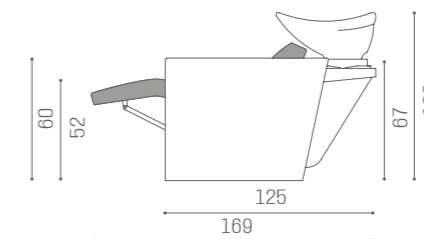

WASH UNITS
LEGEND

IN PHOTO:
VINTAGE ICE K8

IN PHOTO:
VINTAGE WINE K7

WASH UNITS
LEGEND

1 SEATER

MASSAGE CHAISE LONGUE	CHAISE LONGUE	
WU/510/B €4.749	WU/511/B €4.149	WU/512/B €3.299
WU/510/N €4.849	WU/511/N €4.249	WU/512/N €3.399
WU/510/M €4.999	WU/511/M €4.399	WU/512/M €3.549

2 SEATER

MASSAGE CHAISE LONGUE	CHAISE LONGUE	
WU/520/B €9.099	WU/521/B €7.899	WU/522/B €6.199
WU/520/N €9.299	WU/521/N €8.099	WU/522/N €6.399
WU/520/M €9.599	WU/521/M €8.399	WU/522/M €6.699

3 SEATER

MASSAGE CHAISE LONGUE	CHAISE LONGUE	
WU/530/B €13.449	WU/531/B €11.649	WU/532/B €9.099
WU/530/N €13.749	WU/531/N €11.949	WU/532/N €9.399
WU/530/M €14.199	WU/531/M €12.399	WU/532/M €9.849

€119

€99

COLOURS A ● B ○