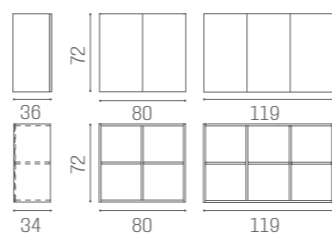

80 CM

WO/140
€749

120 CM

WO/143
€1.069

SERVICE CENTRE FRONT, CAMDEN AND EYE AVAILABLE IN THE MATERIALS

VINTAGE 01
BLACK ASH 02
CEMENT GREY 03
MOKA 04
OAK 05
WHITE ASH 06

GLASS TOP

INCLUDED WITH
WO/138 - WO/139
WO/143 - WO/144
WO/145