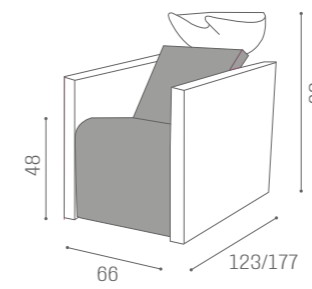

COLOURS A ● B ○

	MASSAGE CHAISE LONGUE	CHAISE LONGUE
	WU/770/B €5.129	WU/771/B €4.629
	WU/770/N €5.229	WU/771/N €4.729
	WU/770/M €5.379	WU/771/M €4.879