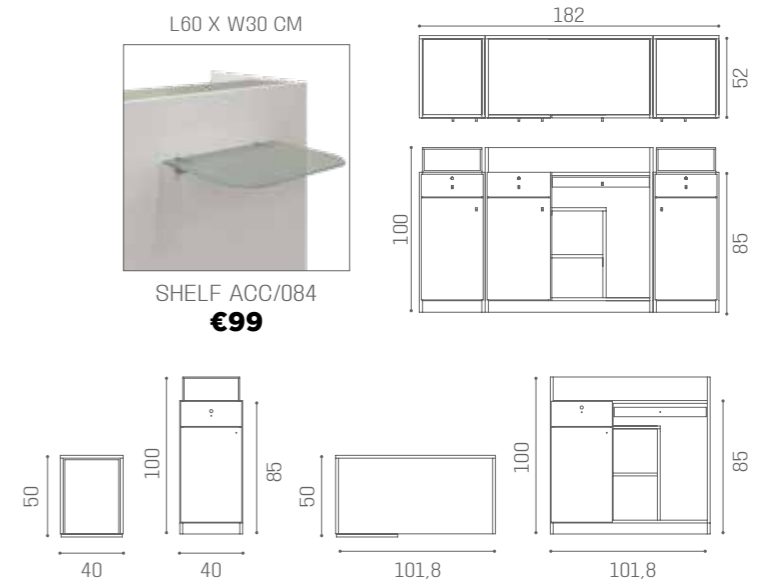

RD/280
€1.249

RD/285
€1.379

RD/281
€2.249

RD/286
€2.379

RD/282
€3.249

RD/287
€3.379

RD/282 - RD/287

RD/250
€1.439RD/252
€2.129RD/254
€2.129RD/256
€2.819L60 X W30 CM
SHELF ACC/085
€269