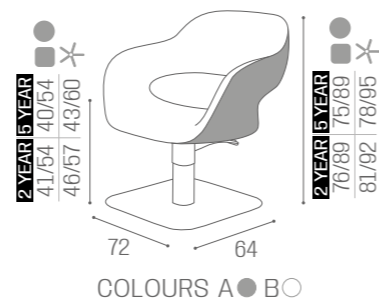

2 YEAR PUMP GUARANTEE

	PUMP WITH BRAKE	CHROME PUMP WITH BRAKE AND BLACK BASE
*	SH/317-2 €819	SH/317-2N €869
R	SH/317-2/R €939	SH/317-2/RN €989
S	SH/317-2/S €939	SH/317-2/SN €989