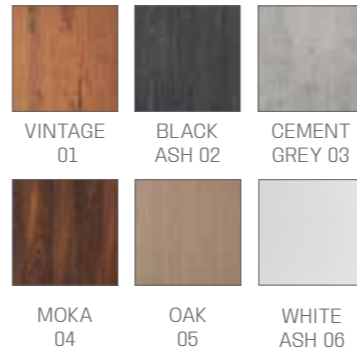

80 CM

WO/140
€749

120 CM

WO/143
€1.069

SERVICE CENTRE FRONT, CAMDEN AND EYE AVAILABLE IN THE MATERIALS

VINTAGE 01
BLACK ASH 02
CEMENT GREY 03
MOKA 04
OAK 05
WHITE ASH 06

GLASS TOP

INCLUDED WITH
WO/138 - WO/139
WO/143 - WO/144
WO/145