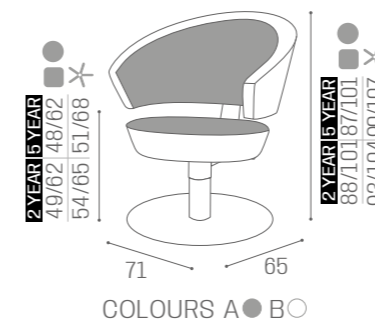

5 YEAR PUMP GUARANTEE	
PUMP WITH BRAKE	BLACK PUMP WITH BRAKE
★ CH/120-4 €1.169	★ CH/120-4N €1.219
Ⓡ CH/120-4/R €1.299	Ⓡ CH/120-4/RN €1.349
Ⓢ CH/120-4/S €1.299	Ⓢ CH/120-4/SN €1.349

2 YEAR PUMP GUARANTEE	
PUMP WITH BRAKE	CHROME PUMP WITH BRAKE AND BLACK BASE
★ CH/120-2 €859	★ CH/120-2N €909
Ⓡ CH/120-2/R €989	Ⓡ CH/120-2/RN €1.039
Ⓢ CH/120-2/S €989	Ⓢ CH/120-2/SN €1.039