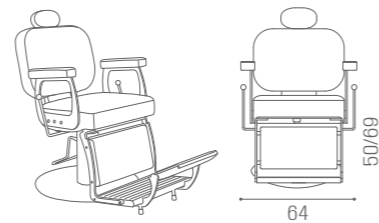

SH/267-6
€3.629