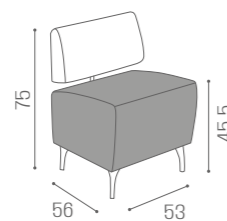

"S" SHAPE
SH/994
€1.249

"C" SHAPE

"S" SHAPE

COLOURS A ● B ○

WAITING AREA OPALE

IN PHOTO:
A VINTAGE BLUE K2
B VINTAGE ICE K8

SH/954
€569

SH/955
€879