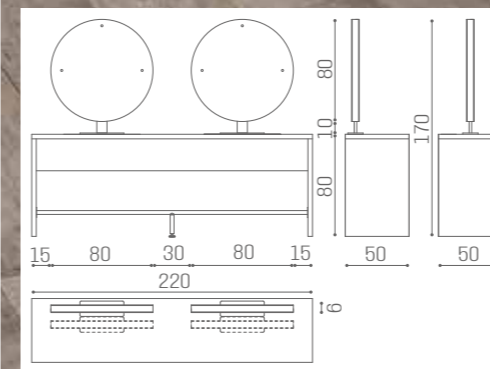

AVAILABLE IN THE MATERIALS

VINTAGE 01	BLACK ASH 02	CEMENT GREY 03
MOKA 04	OAK 05	WHITE ASH 06

MIRRORS BROOKLYN

ACC/065
€99

MIRRORS BROOKLYN

ACC/065
€99

CABINETS

CANNES WOOD