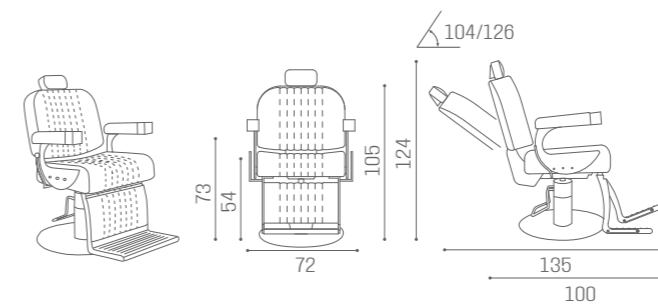

SH/278-6
€3.749