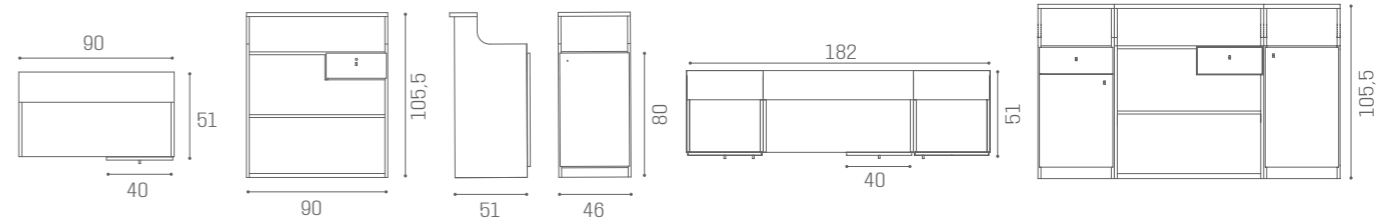

DESKS IMPACT

IN PHOTO:
VINTAGE ASH G4

DESKS IMPACT