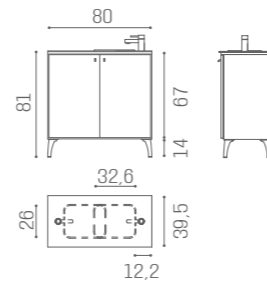

80 CM

WO/140
€749

120 CM

WO/143
€1.069

SERVICE CENTRE FRONT, CAMDEN AND EYE AVAILABLE IN THE MATERIALS

VINTAGE 01
BLACK ASH 02
CEMENT GREY 03
MOKA 04
OAK 05
WHITE ASH 06

GLASS TOP

INCLUDED WITH
WO/138 - WO/139
WO/143 - WO/144
WO/145