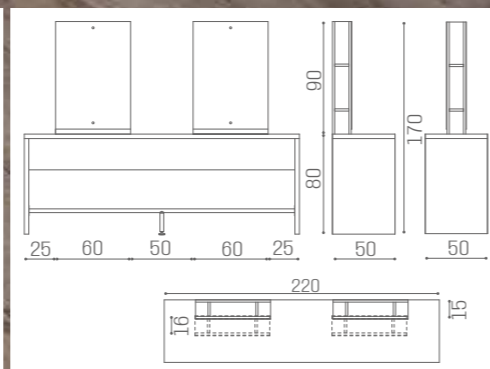

AVAILABLE IN THE MATERIALS

VINTAGE 01	BLACK ASH 02	CEMENT GREY 03
MOKA 04	OAK 05	WHITE ASH 06

MIRRORS BROOKLYN

ACC/065
€99

MIRRORS BROOKLYN

ACC/065
€99

CABINETS

CANNES WOOD