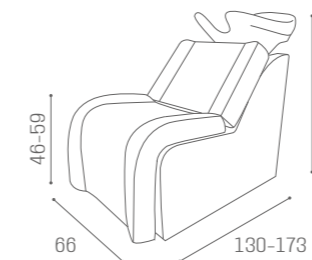

WASH UNITS PARADISE

IN PHOTO:
BEIGE PEARL P4

WASH UNITS PARADISE

INCLUDED

TILTING AND SLIDING

ACC/250
€249

 BACK AND LEG MASSAGE + CHAISE LONGUE	 BACK MASSAGE + CHAISE LONGUE	 CHAISE LONGUE
WU/900/B €5.999	WU/901/B €5.749	WU/902/B €4.999
WU/900/N €6.099	WU/901/N €5.849	WU/902/N €5.099
WU/900/M €6.249	WU/901/M €5.999	WU/902/M €5.249