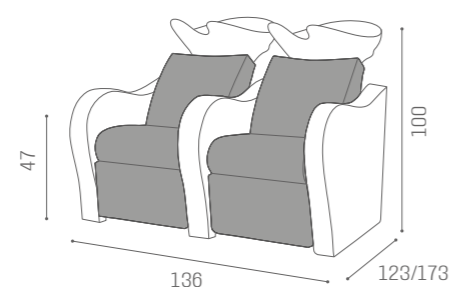

COLOURS A ● B ○