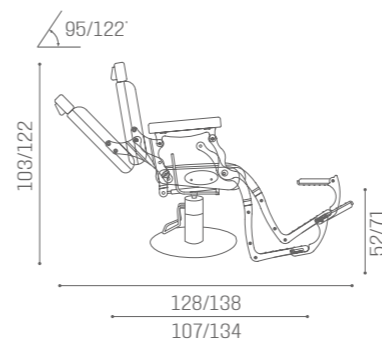

BARBER PREMIER BLACK

IN PHOTO:
VINTAGE TAN G2

IN PHOTO:
VINTAGE TAN G2

BARBER PREMIER WHITE

67