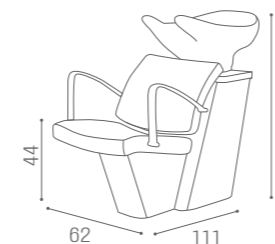

WASH UNITS DREAMWASH

IN PHOTO:
DREAMWASH CHOCOLATE MILK K3
COMPACT VINTAGE BLUE K2

	SH/222/B €1.939
	SH/222/N €2.039
	SH/222/M €2.189

COLOURS A ● B ○

LINK
SH/881
€299

COMPACT

IN PHOTO:
VINTAGE TAN G2

	BLACK STRUCTURE	SILVER STRUCTURE
	WU/250-21/B €1.999	WU/250-22/B €1.999
	WU/250-21/N €2.099	WU/250-22/N €2.099
	WU/250-21/M €2.249	WU/250-22/M €2.249