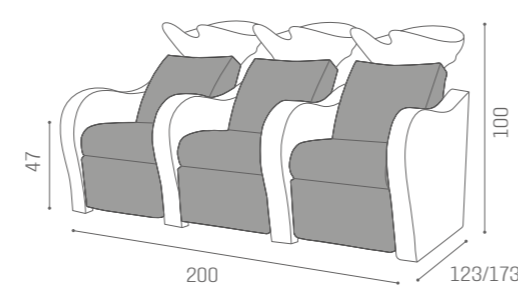

COLOURS A ● B ○