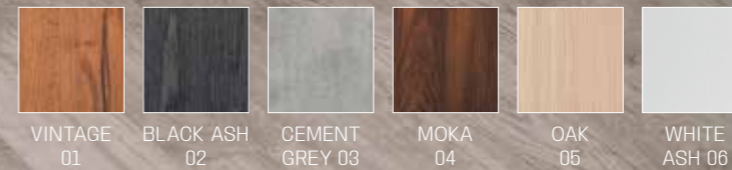

AVAILABLE IN THE MATERIALS

MM/110
€2.999