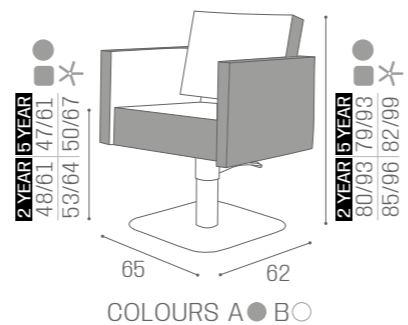

SEE PAGE 42 FOR
RECLINING VERSION

IN PHOTO:
A TEA 62
B ESPRESSO 64
C VINTAGE 01
5 YEAR PUMP

● AVAILABLE
IN THE MATERIALS

VINTAGE 01

BLACK ASH 02

CEMENT GREY 03

MOKA 04

OAK 05

WHITE ASH 06