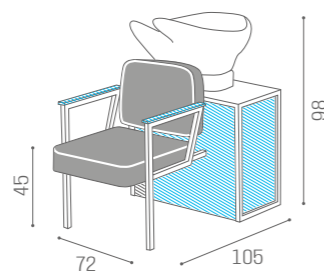

WASH UNITS MADISONWASH

IN PHOTO:
A VINTAGE BLACK G1
B VINTAGE TAN G2
C VINTAGE 01

IN PHOTO:
A SAGE GREEN N6
B PEBBLE BLACK N1
C BLACK ASH 02

WASH UNITS SOHO

	WU/450/B €2.379
	WU/450/N €2.479
	WU/450/M €2.629