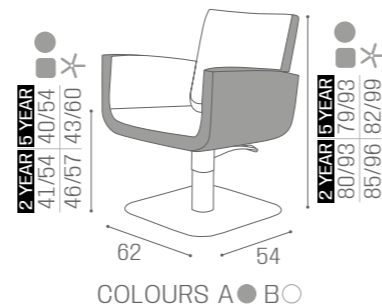

2 YEAR PUMP GUARANTEE

	PUMP WITH BRAKE	CHROME PUMP WITH BRAKE AND BLACK BASE
*	CH/050-2 €819	CH/050-2N €869
R	CH/050-2/R €949	CH/050-2/RN €999
S	CH/050-2/S €949	CH/050-2/SN €999