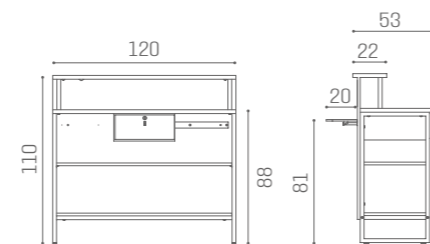

FRONT PANEL AVAILABLE IN THE MATERIALS

DESKS CARNABY

IN PHOTO:
VINTAGE 01

IN PHOTO:
A WHITE ASH 06
B OAK 05

DESKS HI-POD

RD/310
€1.499

RD/350
€999

AVAILABLE IN THE MATERIALS