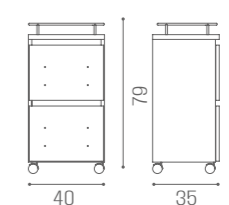

TR/50

€499

STYLE

TR/47

€569

ONLY WHITE ASH 06

TOWER

DESKS MILLENNIUM