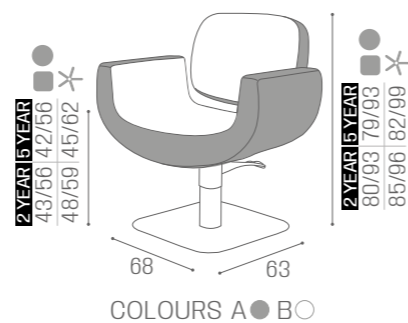

2 YEAR PUMP GUARANTEE

	PUMP WITH BRAKE	CHROME PUMP WITH BRAKE AND BLACK BASE
*	CH/180-2 €939	CH/180-2N €989
R	CH/180-2/R €1.069	CH/180-2/RN €1.119
S	CH/180-2/S €1.069	CH/180-2/SN €1.119

SEE PAGE 43 FOR
RECLINING VERSION