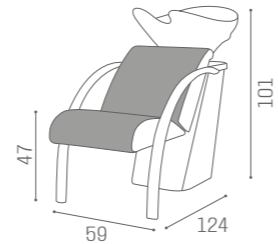

WASH UNITS DREAMWASH

IN PHOTO:
DREAMWASH CHOCOLATE MILK K3
COMPACT VINTAGE BLUE K2

	SH/222/B €1.939
	SH/222/N €2.039
	SH/222/M €2.189

COLOURS A ● B ○

LINK
SH/881
€299

COMPACT

IN PHOTO:
VINTAGE TAN G2

	BLACK STRUCTURE	SILVER STRUCTURE
	WU/250-21/B €1.999	WU/250-22/B €1.999
	WU/250-21/N €2.099	WU/250-22/N €2.099
	WU/250-21/M €2.249	WU/250-22/M €2.249