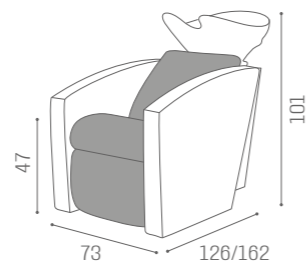

COLOURS A ● B ○