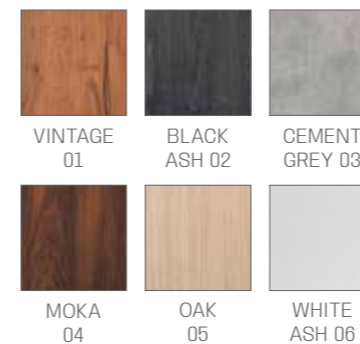

COLOURS A ● B ○
MATERIALS C ●

C ● AVAILABLE
IN THE MATERIALS

C ● AVAILABLE
IN THE MATERIALS

COLOURS A ● B ○
MATERIALS C ●

		
ELECTRIC LEG REST		
	WU/750/B €3.129	WU/760/B €2.879
	WU/750/N €3.229	WU/760/N €2.979
	WU/750/M €3.379	WU/760/M €3.129