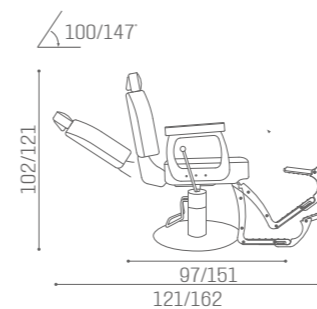

SH/267-6
€3.629