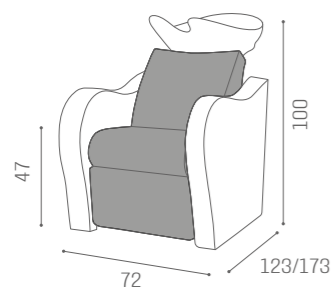

COLOURS A ● B ○