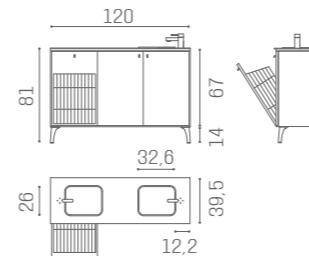

80 CM

WO/140
€749

120 CM

WO/143
€1.069

SERVICE CENTRE FRONT, CAMDEN AND EYE AVAILABLE IN THE MATERIALS

VINTAGE 01
BLACK ASH 02
CEMENT GREY 03
MOKA 04
OAK 05
WHITE ASH 06

GLASS TOP

INCLUDED WITH
WO/138 - WO/139
WO/143 - WO/144
WO/145