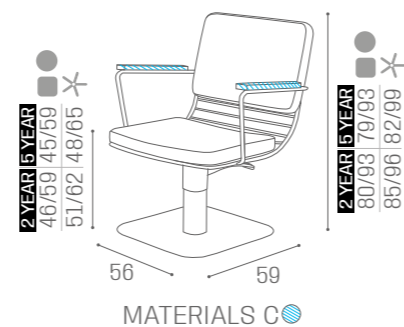

CHAIRS EMBRACE

5 YEAR PUMP GUARANTEE			
	PUMP WITH BRAKE		BLACK PUMP WITH BRAKE
★	CH/230-4 €1.129	★	CH/230-4N €1.179
R	CH/230-4/R €1.259	R	CH/230-4/RN €1.309
S	CH/230-4/S €1.259	S	CH/230-4/SN €1.309

2 YEAR PUMP GUARANTEE			
	PUMP WITH BRAKE		CHROME PUMP WITH BRAKE AND BLACK BASE
★	CH/230-2 €819	★	CH/230-2N €869
R	CH/230-2/R €949	R	CH/230-2/RN €999
S	CH/230-2/S €949	S	CH/230-2/SN €999