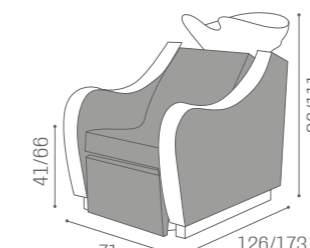

COLOURS A ● B ○

WASH UNITS GRAVITY