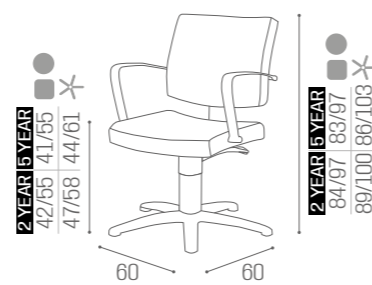

2 YEAR PUMP GUARANTEE

	PUMP WITH BRAKE	CHROME PUMP WITH BRAKE AND BLACK BASE
★	CH/150-2 €939	CH/150-2N €989
R	CH/150-2/R €1.069	CH/150-2/RN €1.119
S	CH/150-2/S €1.069	CH/150-2/SN €1.119