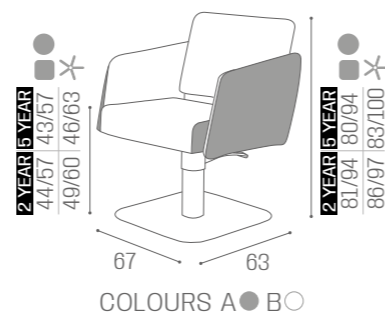

2 YEAR PUMP GUARANTEE

	PUMP WITH BRAKE	CHROME PUMP WITH BRAKE AND BLACK BASE
*	SH/325-2 €689	SH/325-2N €739
R	SH/325-2/R €819	SH/325-2/RN €869
S	SH/325-2/S €819	SH/325-2/SN €869