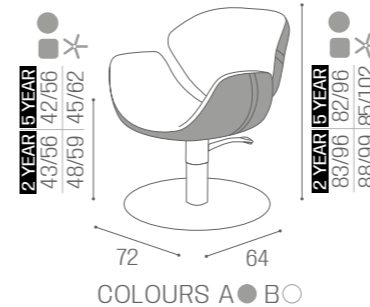

SEE PAGE 43 FOR
RECLINING VERSION