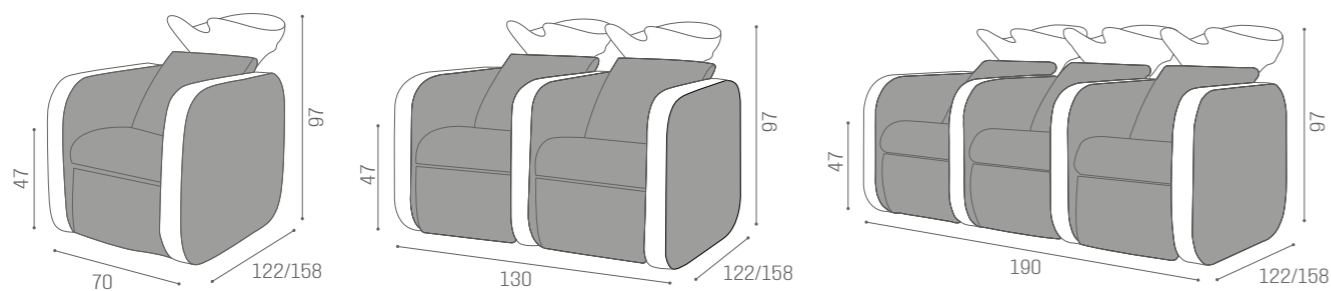

COLOURS A ● B ○