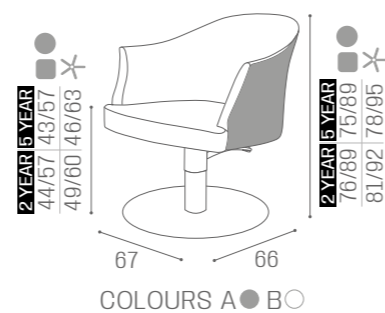

5 YEAR PUMP GUARANTEE	
PUMP WITH BRAKE	BLACK PUMP WITH BRAKE
★ CH/120-4 €1.169	★ CH/120-4N €1.219
Ⓡ CH/120-4/R €1.299	Ⓡ CH/120-4/RN €1.349
Ⓢ CH/120-4/S €1.299	Ⓢ CH/120-4/SN €1.349

2 YEAR PUMP GUARANTEE	
PUMP WITH BRAKE	CHROME PUMP WITH BRAKE AND BLACK BASE
★ CH/120-2 €859	★ CH/120-2N €909
Ⓡ CH/120-2/R €989	Ⓡ CH/120-2/RN €1.039
Ⓢ CH/120-2/S €989	Ⓢ CH/120-2/SN €1.039