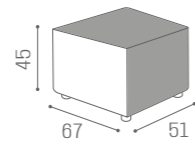

IN PHOTO:
VINTAGE BROWN F5
VINTAGE WHITE G3

RC/051
€419

RC/050
€319

RC/052
€419

COLOURS A ● B ○

WAITING AREA HEX

IN PHOTO:
MARINE L2
GOLD K6

RC/110
€379