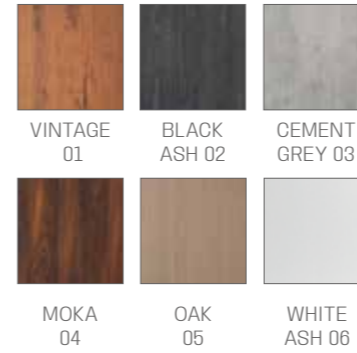

GL/036
€209

RAINBOW

RT/300
€549

RT/310
€599

LED LIGHTING, UPHOLSTERED PANEL

ACCESSORIES

RAINBOW AND DECOR SHELVES AND SHINE PANEL ARE AVAILABLE IN THE MATERIALS:

SHINE
RT/092
€469