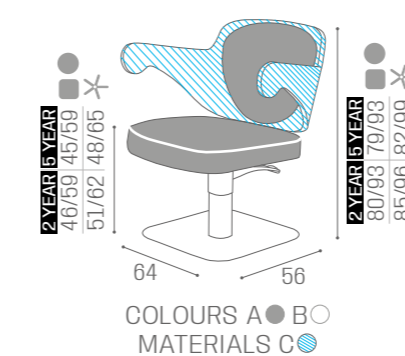

CHAIRS EMBRACE

5 YEAR PUMP GUARANTEE			
	PUMP WITH BRAKE		BLACK PUMP WITH BRAKE
★	CH/230-4 €1.129	★	CH/230-4N €1.179
R	CH/230-4/R €1.259	R	CH/230-4/RN €1.309
S	CH/230-4/S €1.259	S	CH/230-4/SN €1.309

2 YEAR PUMP GUARANTEE			
	PUMP WITH BRAKE		CHROME PUMP WITH BRAKE AND BLACK BASE
★	CH/230-2 €819	★	CH/230-2N €869
R	CH/230-2/R €949	R	CH/230-2/RN €999
S	CH/230-2/S €949	S	CH/230-2/SN €999