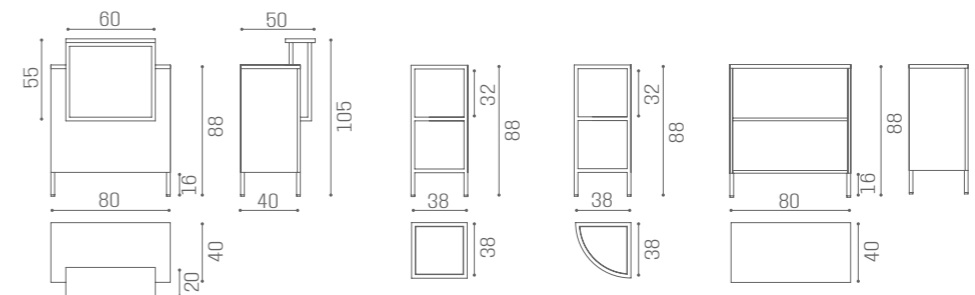

AVAILABLE IN THE MATERIALS