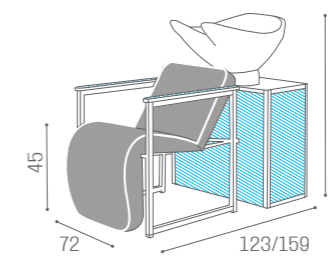

C ● AVAILABLE
IN THE MATERIALS