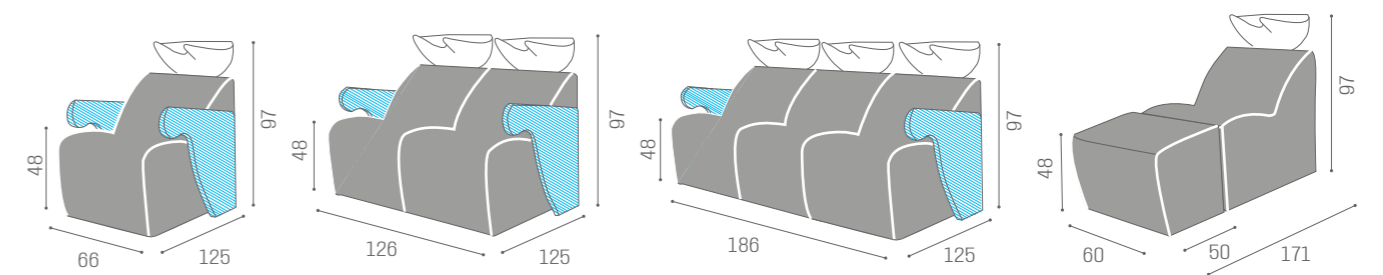

COLOURS A ● B ○
MATERIALS C ●