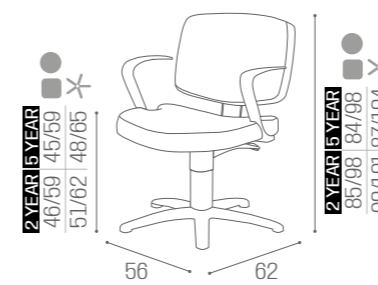

2 YEAR PUMP GUARANTEE

	PUMP WITH BRAKE	CHROME PUMP WITH BRAKE AND BLACK BASE
*	SH/317-2 €819	SH/317-2N €869
R	SH/317-2/R €939	SH/317-2/RN €989
S	SH/317-2/S €939	SH/317-2/SN €989