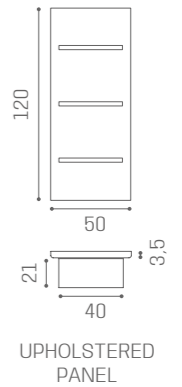

SERVER
ST/033
€319

LED LIGHTING

DECOR
RT/011
€299