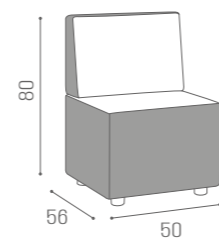

COLOURS A ● B ○