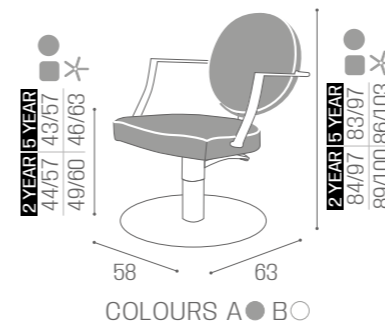

2 YEAR PUMP GUARANTEE

	PUMP WITH BRAKE	CHROME PUMP WITH BRAKE AND BLACK BASE
*	CH/040-2 €819	CH/040-2N €869
R	CH/040-2/R €949	CH/040-2/RN €999
S	CH/040-2/S €949	CH/040-2/SN €999