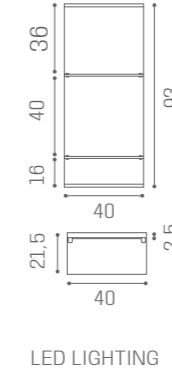

SHINE
RT/092
€469