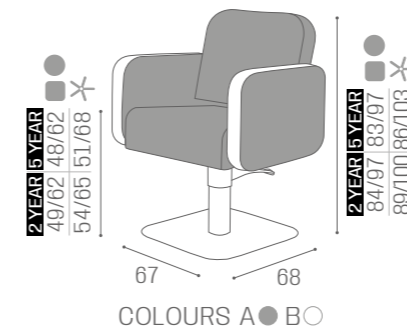

5 YEAR PUMP GUARANTEE

	PUMP WITH BRAKE	BLACK PUMP WITH BRAKE
*	CH/070-4 €1.219	CH/070-4N €1.269
R	CH/070-4/R €1.349	CH/070-4/RN €1.399
S	CH/070-4/S €1.349	CH/070-4/SN €1.399