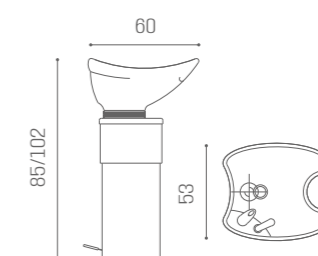

WU/065/B €1.939
	WU/065/N €2.039
	WU/065/M €2.189