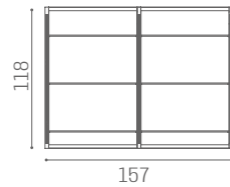

ON THE WALL

WS/051
€689

WS/052
€1.249

WS/053
€1.809

METAL FRAME - LED BACKLIT - OPAQUE GLASS - ADJUSTABLE GLASS SHELVES

ICE

GL/008
€169

GL/034
€189