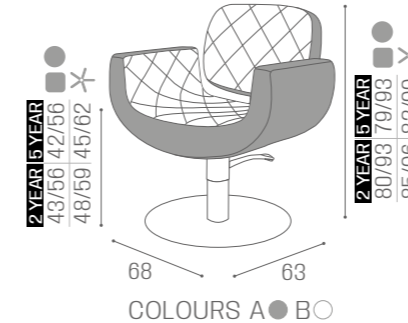

SEE PAGE 43 FOR
RECLINING VERSION

5 YEAR PUMP GUARANTEE

	PUMP WITH BRAKE	BLACK PUMP WITH BRAKE
*	CH/170-4 €1.299	CH/170-4N €1.349
R	CH/170-4/R €1.429	CH/170-4/RN €1.479
S	CH/170-4/S €1.429	CH/170-4/SN €1.479

2 YEAR PUMP GUARANTEE

	PUMP WITH BRAKE	CHROME PUMP WITH BRAKE AND BLACK BASE
*	CH/170-2 €989	CH/170-2N €1.039
R	CH/170-2/R €1.119	CH/170-2/RN €1.169
S	CH/170-2/S €1.119	CH/170-2/SN €1.169