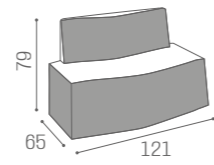

RC/083
€1.379

WITH BRACKET FOR HOOD DRYER

RC/081-5
1 SEATER
€699

RC/082-5
2 SEATER
€959

COLOURS A ● B ○

WAITING AREA B-SIDE

IN PHOTO:
YELLOW PEARL P7

"C" SHAPE
SH/993
€1.249