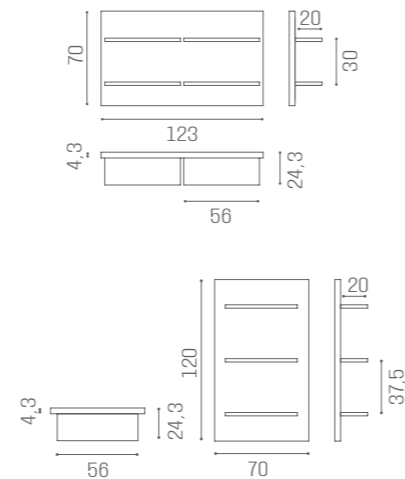

ACCESSORIES

ON THE WALL

METAL FRAME - LED BACKLIT - OPAQUE GLASS - ADJUSTABLE GLASS SHELVES

ICE

RAINBOW

LED LIGHTING, UPHOLSTERED PANEL

ACCESSORIES

RAINBOW AND DECOR SHELVES AND SHINE PANEL ARE AVAILABLE IN THE MATERIALS:

LED LIGHTING

UPHOLSTERED PANEL

COLUMN

	WU/060/B €1.099
	WU/060/N €1.199
	WU/060/M €1.349

COLUMN+

	WU/065/B €1.939
	WU/065/N €2.039
	WU/065/M €2.189

AVAILABLE FOR LUNAR AND LYON MIRRORS

EACH PACK HAS 20 PIECES OF 27X27 CM (HOOKS INCLUDED)

SCUOLA
MI/202
€869