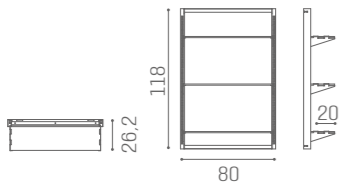

ON THE WALL

WS/051
€689

WS/052
€1.249

WS/053
€1.809

METAL FRAME - LED BACKLIT - OPAQUE GLASS - ADJUSTABLE GLASS SHELVES

ICE

GL/008
€169

GL/034
€189