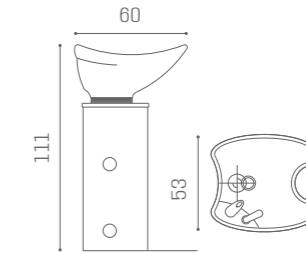

WU/060/B €1.099
	WU/060/N €1.199
	WU/060/M €1.349