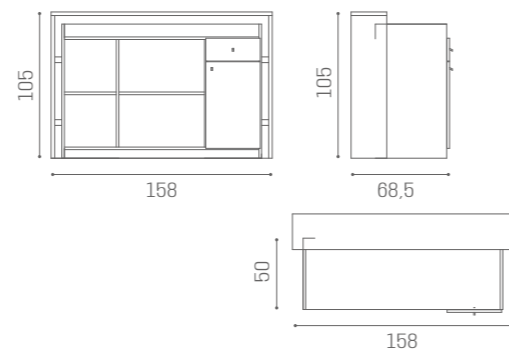

MULTICOLOUR RGB LIGHTING
RD/039
€2.379

UPHOLSTERED PANEL
RD/037
€1.939

L60 X W30 CM
SHELF ACC/080
€249