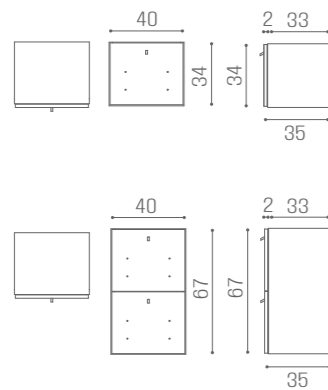

€379

CANNES WOOD

CANNES WOOD FRONT, BRIDGE AND TOWER
AVAILABLE IN THE MATERIALSVINTAGE
01BLACK
ASH 02CEMENT
GREY 03MOKA
04OAK
05WHITE
ASH 06

BRIDGE

TROLLEYS

GLAM

TR/07

€499