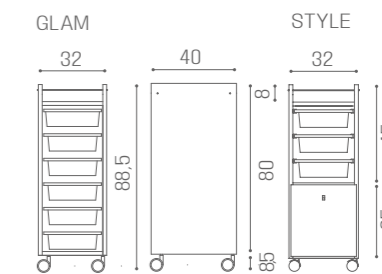

TR/50

€499

STYLE

TR/47

€569

ONLY WHITE ASH 06

TOWER

DESKS MILLENNIUM