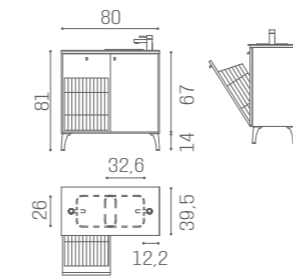

80 CM

WO/140
€749

120 CM

WO/143
€1.069

SERVICE CENTRE FRONT, CAMDEN AND EYE AVAILABLE IN THE MATERIALS

VINTAGE 01
BLACK ASH 02
CEMENT GREY 03
MOKA 04
OAK 05
WHITE ASH 06

GLASS TOP

INCLUDED WITH
WO/138 - WO/139
WO/143 - WO/144
WO/145