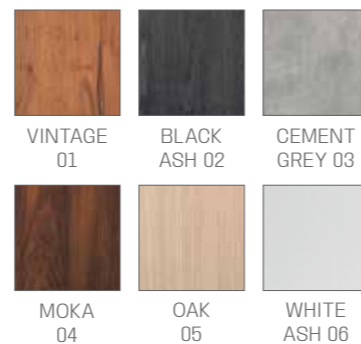

WASH UNITS MADISONWASH

IN PHOTO:
A VINTAGE BLACK G1
B VINTAGE TAN G2
C VINTAGE 01

IN PHOTO:
A SAGE GREEN N6
B PEBBLE BLACK N1
C BLACK ASH 02

WASH UNITS SOHO

	WU/450/B €2.379
	WU/450/N €2.479
	WU/450/M €2.629

COLOURS A ● B ○
MATERIALS C ●

C ● AVAILABLE
IN THE MATERIALS

C ● AVAILABLE
IN THE MATERIALS

COLOURS A ● B ○
MATERIALS C ●

ELECTRIC LEG REST		
	WU/750/B €3.129	WU/760/B €2.879
	WU/750/N €3.229	WU/760/N €2.979
	WU/750/M €3.379	WU/760/M €3.129