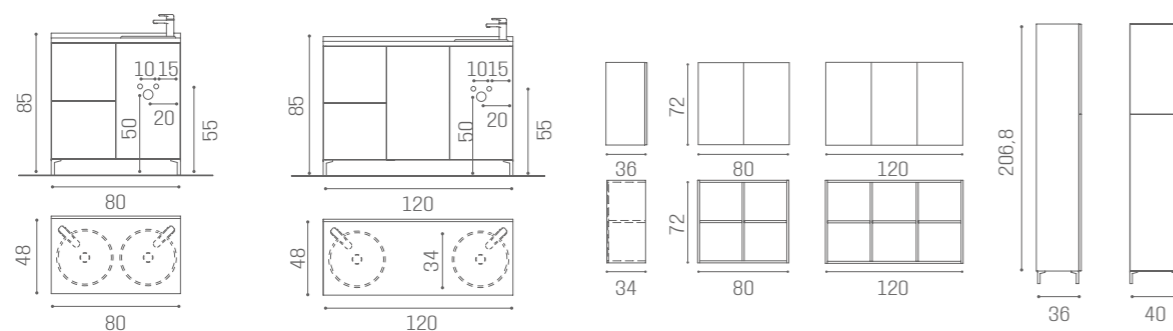

SERVICE CABINETS WALL SYSTEM

IN PHOTO:
WS/030 - WS/031
WS/084 - WS/037
VINTAGE 01

SERVICE CABINETS WALL SYSTEM

80 CM

WS/038
€999

120 CM

WS/040
€1.379

WS/030 WS/031
€819

WS/082
€1.379

WS/084
€1.689

WS/083
€1.379

WS/085
€1.689

FRONT AVAILABLE IN
THE MATERIALS

VINTAGE
01

BLACK
ASH 02

CEMENT
GREY 03

MOKA
04

OAK
05

WHITE
ASH 06

WS/036
€549

WS/037
€779

WS/042
€399

WS/043
€599