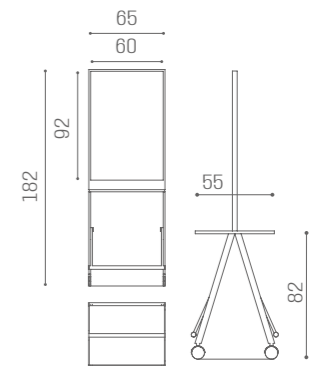

AVAILABLE FOR LUNAR AND LYON MIRRORS

CURTAIN
ACC/070-B
€199

EACH PACK HAS 20 PIECES OF 27X27 CM (HOOKS INCLUDED)

SCUOLA
MI/202
€869

ACCESSORIES

FOOTREST

FR/010
€189FR/020
€149FR/030
€149FR/040
€189

COVERS