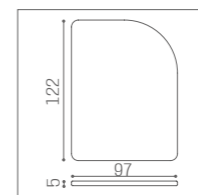

SEPRE ACC/120
€399

122
97