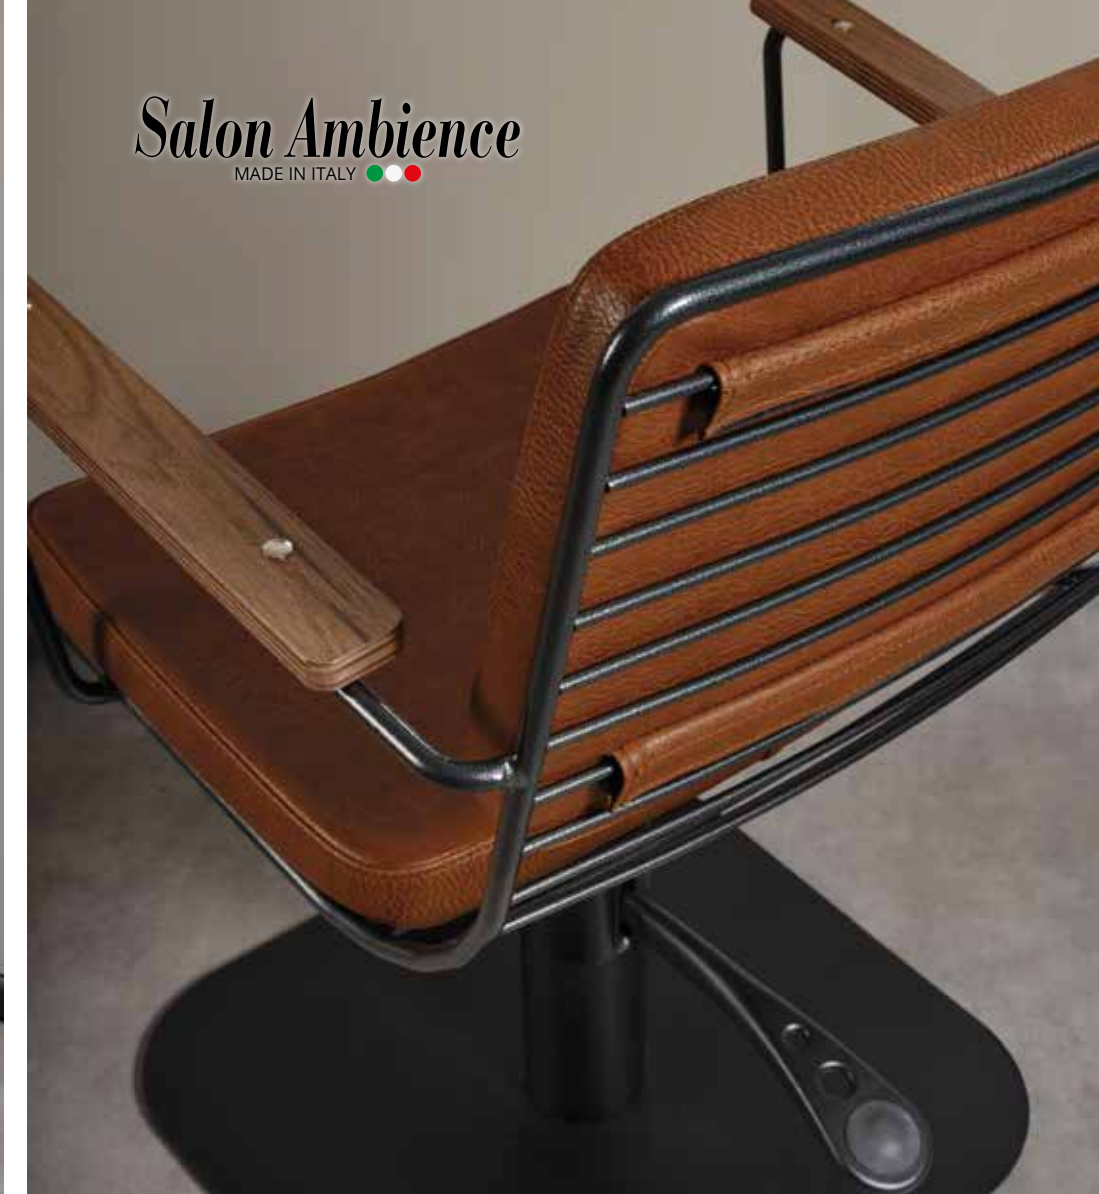

◀ **Glam**
TR/07
~~€499~~
€399

◀ **Hi-pod**
RD/350
~~€999~~
€799

◀ **Lunawash**
2 posti
WU/820/B
~~€4.499~~
€3.599

Salon Ambience
MADE IN ITALY 

Prodotti disponibili nei materiali

					
Vintage 01	Black Ash 02	Cement Grey 03	Moka 04	Oak 05	White Ash 06