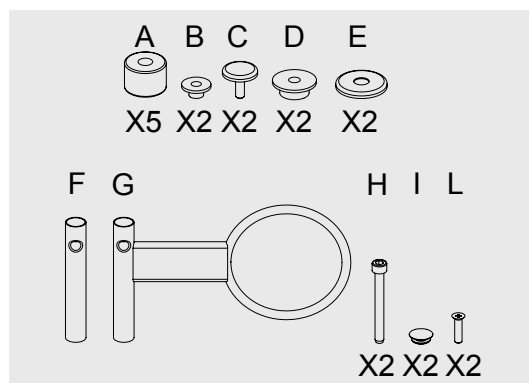

● Fissaggio a parete / Wall fixing

⊕ 220-240VAC 50/60Hz 15W

MI/590-05

MI/590-03

Mercury

Salon Ambience
100% MADE IN ITALY

MI/600-05

MI/600-03