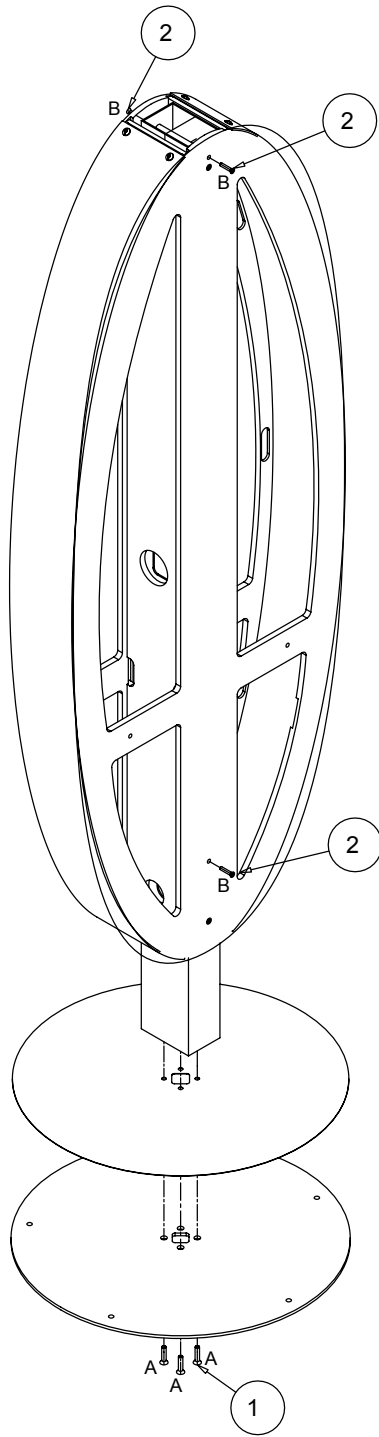

● Fissaggio a parete / Wall fixing

⊕ 220-240VAC 50/60Hz 15W

MI/590-05

MI/590-03

Mercury

Salon Ambience
100% MADE IN ITALY

MI/600-05

MI/600-03

WOOD -03

ECLIPSE	MI/630
PLANET	MI/490
PLANET ISLAND	MI/500
MERCURY	MI/590
MERCURY ISLAND	MI/600

ROUND
ALUMINIUM -05

LYON	MI/050
LYON ISLAND	MI/052
LUNAR	MI/370
LUNAR ISLAND	MI/372
SPACE	MI/440
PLANET	MI/490
PLANET ISLAND	MI/500
MERCURY	MI/590
MERCURY ISLAND	MI/600

ALUMINIUM -06

LYON	MI/050
LYON ISLAND	MI/052
LUNAR	MI/370
LUNAR ISLAND	MI/372
SPACE	MI/440

ALUMINIUM
+ MIRROR -07

LYON	MI/050
LYON ISLAND	MI/052
LUNAR	MI/370
LUNAR ISLAND	MI/372
SPACE	MI/440

VINTAGE
WOOD -09