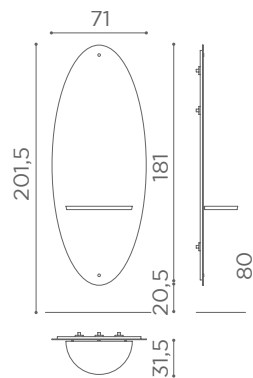

● Fissaggio a parete / Wall fixing

⊕ 220-240VAC 50/60Hz 15W

MI/590-05

MI/590-03

Mercury

Salon Ambience
100% MADE IN ITALY

MI/600-05

MI/600-03