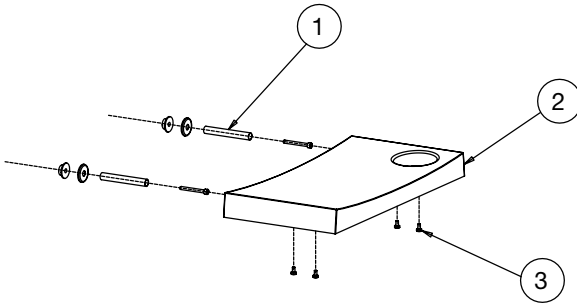

ALUMINIUM -06

LYON	MI/050
LYON ISLAND	MI/052
LUNAR	MI/370
LUNAR ISLAND	MI/372
SPACE	MI/440