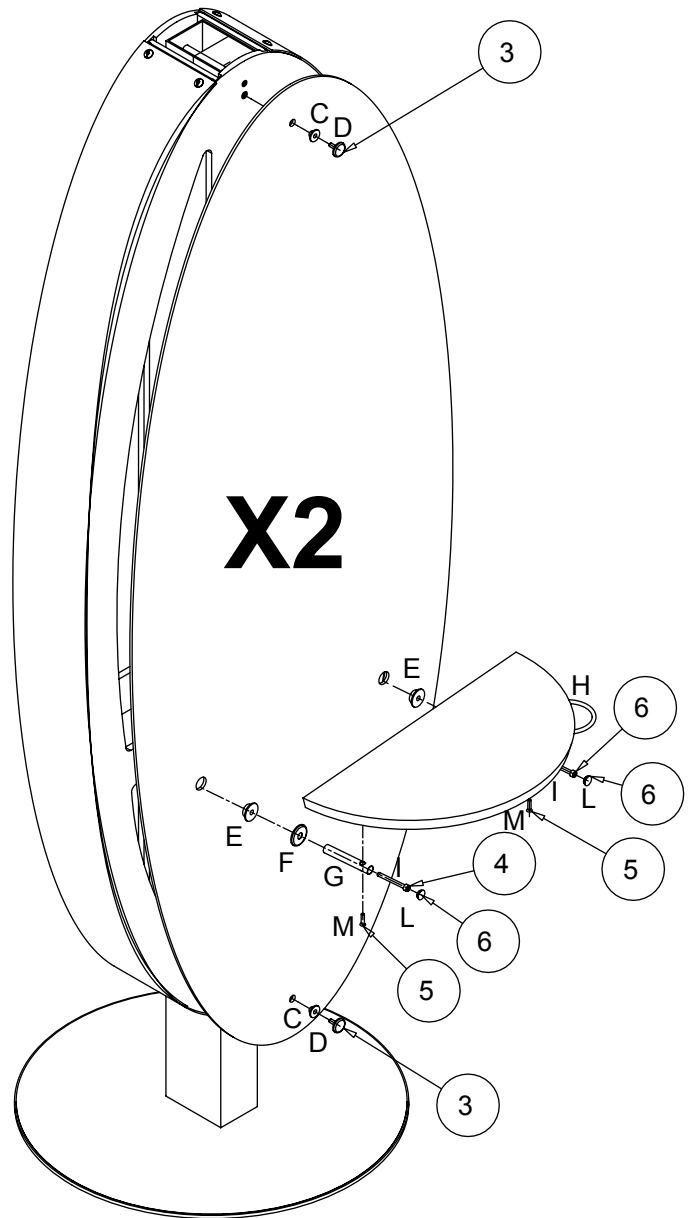

● Fissaggio a parete / Wall fixing

⊕ 220-240VAC 50/60Hz 15W

MI/590-05

MI/590-03

Mercury

Salon Ambience
100% MADE IN ITALY

MI/600-05

MI/600-03