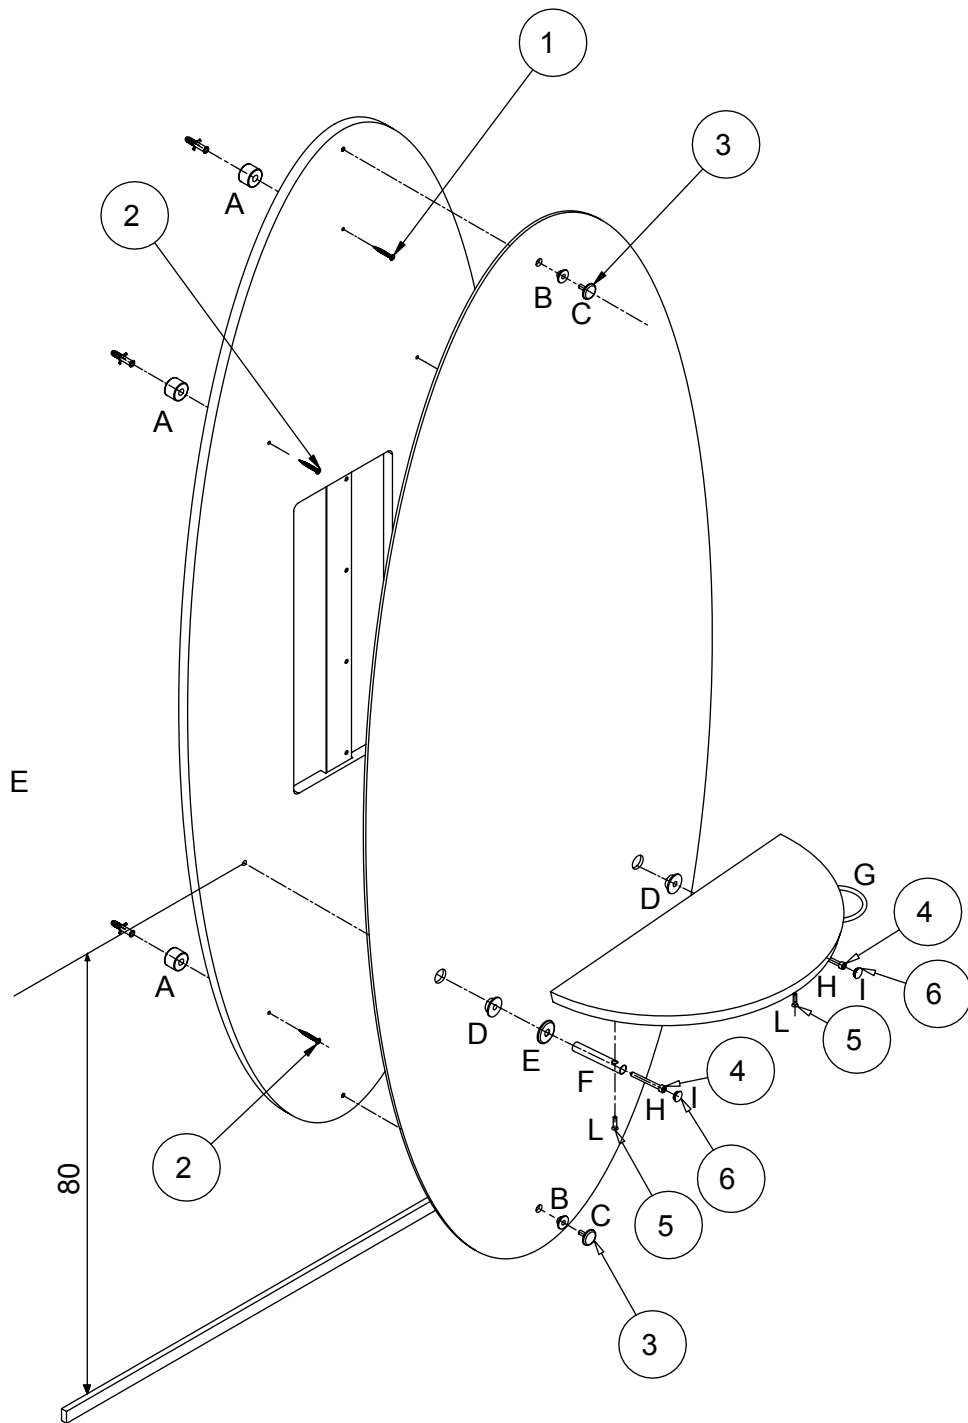

● Fissaggio a parete / Wall fixing

⊕ 220-240VAC 50/60Hz 15W

MI/590-05

MI/590-03

Mercury

Salon Ambience
100% MADE IN ITALY

MI/600-05

MI/600-03