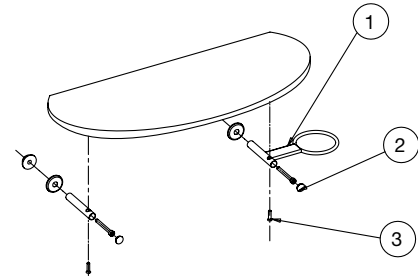

BLACK
GLASS -02

LYON	MI/050
LYON ISLAND	MI/052
LUNAR	MI/370
LUNAR ISLAND	MI/372
SPACE	MI/440
PLANET	MI/490
PLANET ISLAND	MI/500