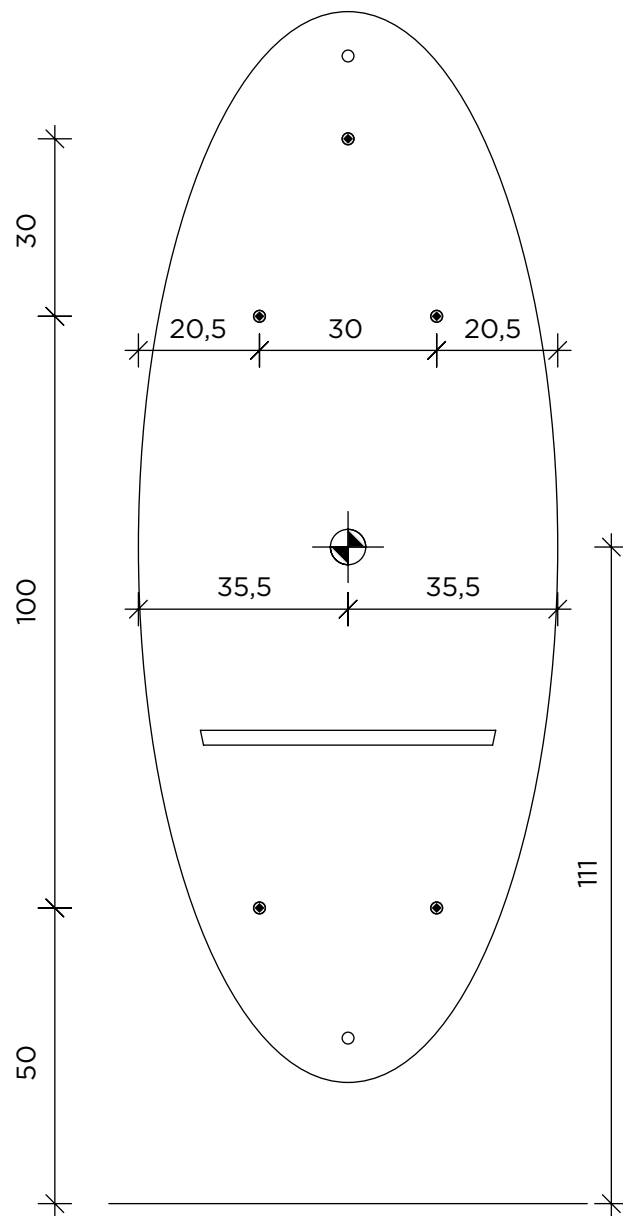

● Fissaggio a parete / Wall fixing

⊕ 220-240VAC 50/60Hz 15W

MI/590-05

MI/590-03

Mercury

Salon Ambience
100% MADE IN ITALY

MI/600-05

MI/600-03