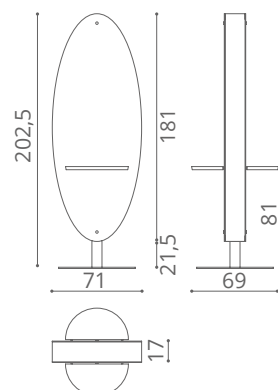

● Fissaggio a parete / Wall fixing

⊕ 220-240VAC 50/60Hz 15W

MI/590-05

MI/590-03

Mercury

Salon Ambience
100% MADE IN ITALY

MI/600-05

MI/600-03