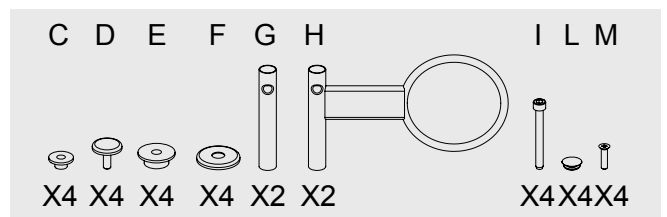

● Fissaggio a parete / Wall fixing

⊕ 220-240VAC 50/60Hz 15W

MI/590-05

MI/590-03

Mercury

Salon Ambience
100% MADE IN ITALY

MI/600-05

MI/600-03