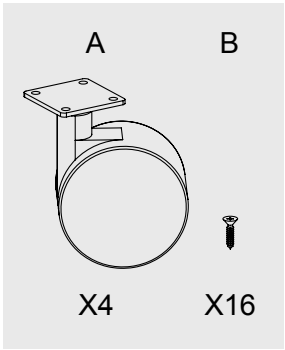

Tower

Salon Ambience

100% MADE IN ITALY

RT/50