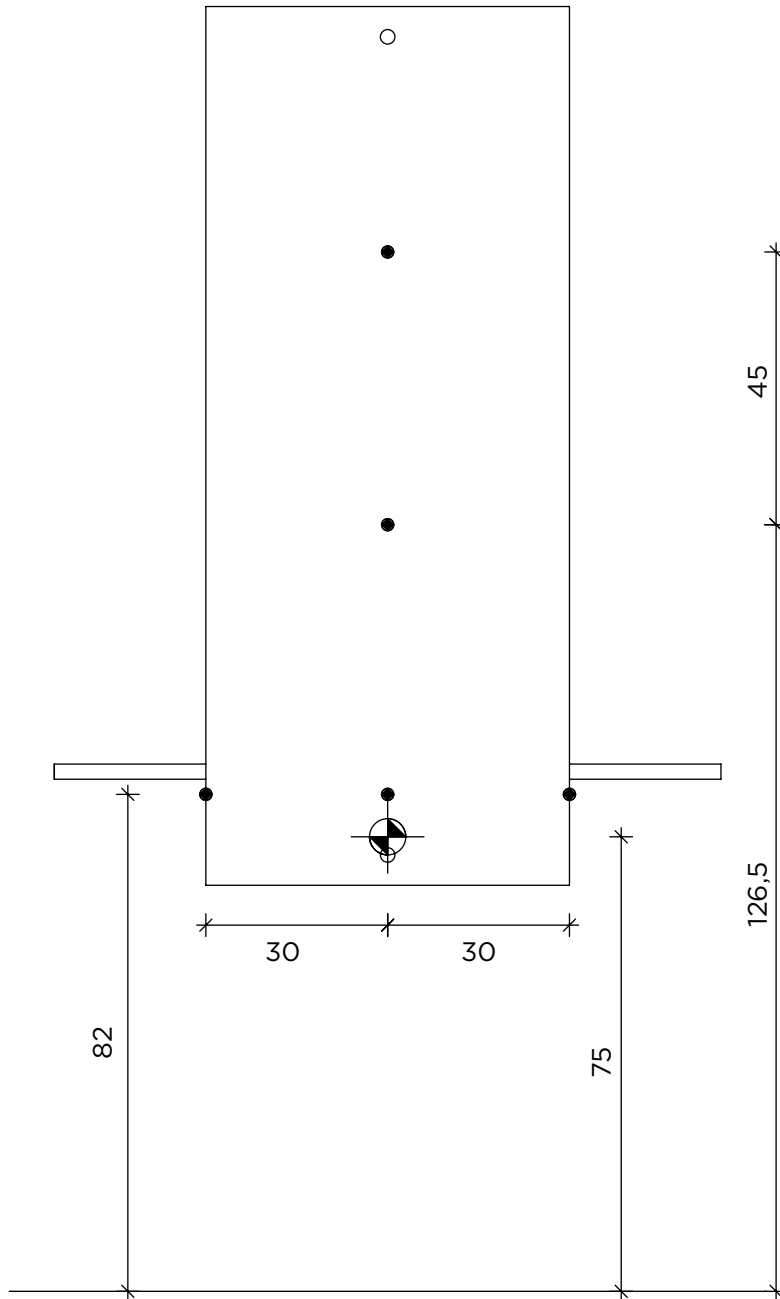

● Fissaggio a parete / Wall fixing

220-240VAC 50/60Hz 15W

MI/610