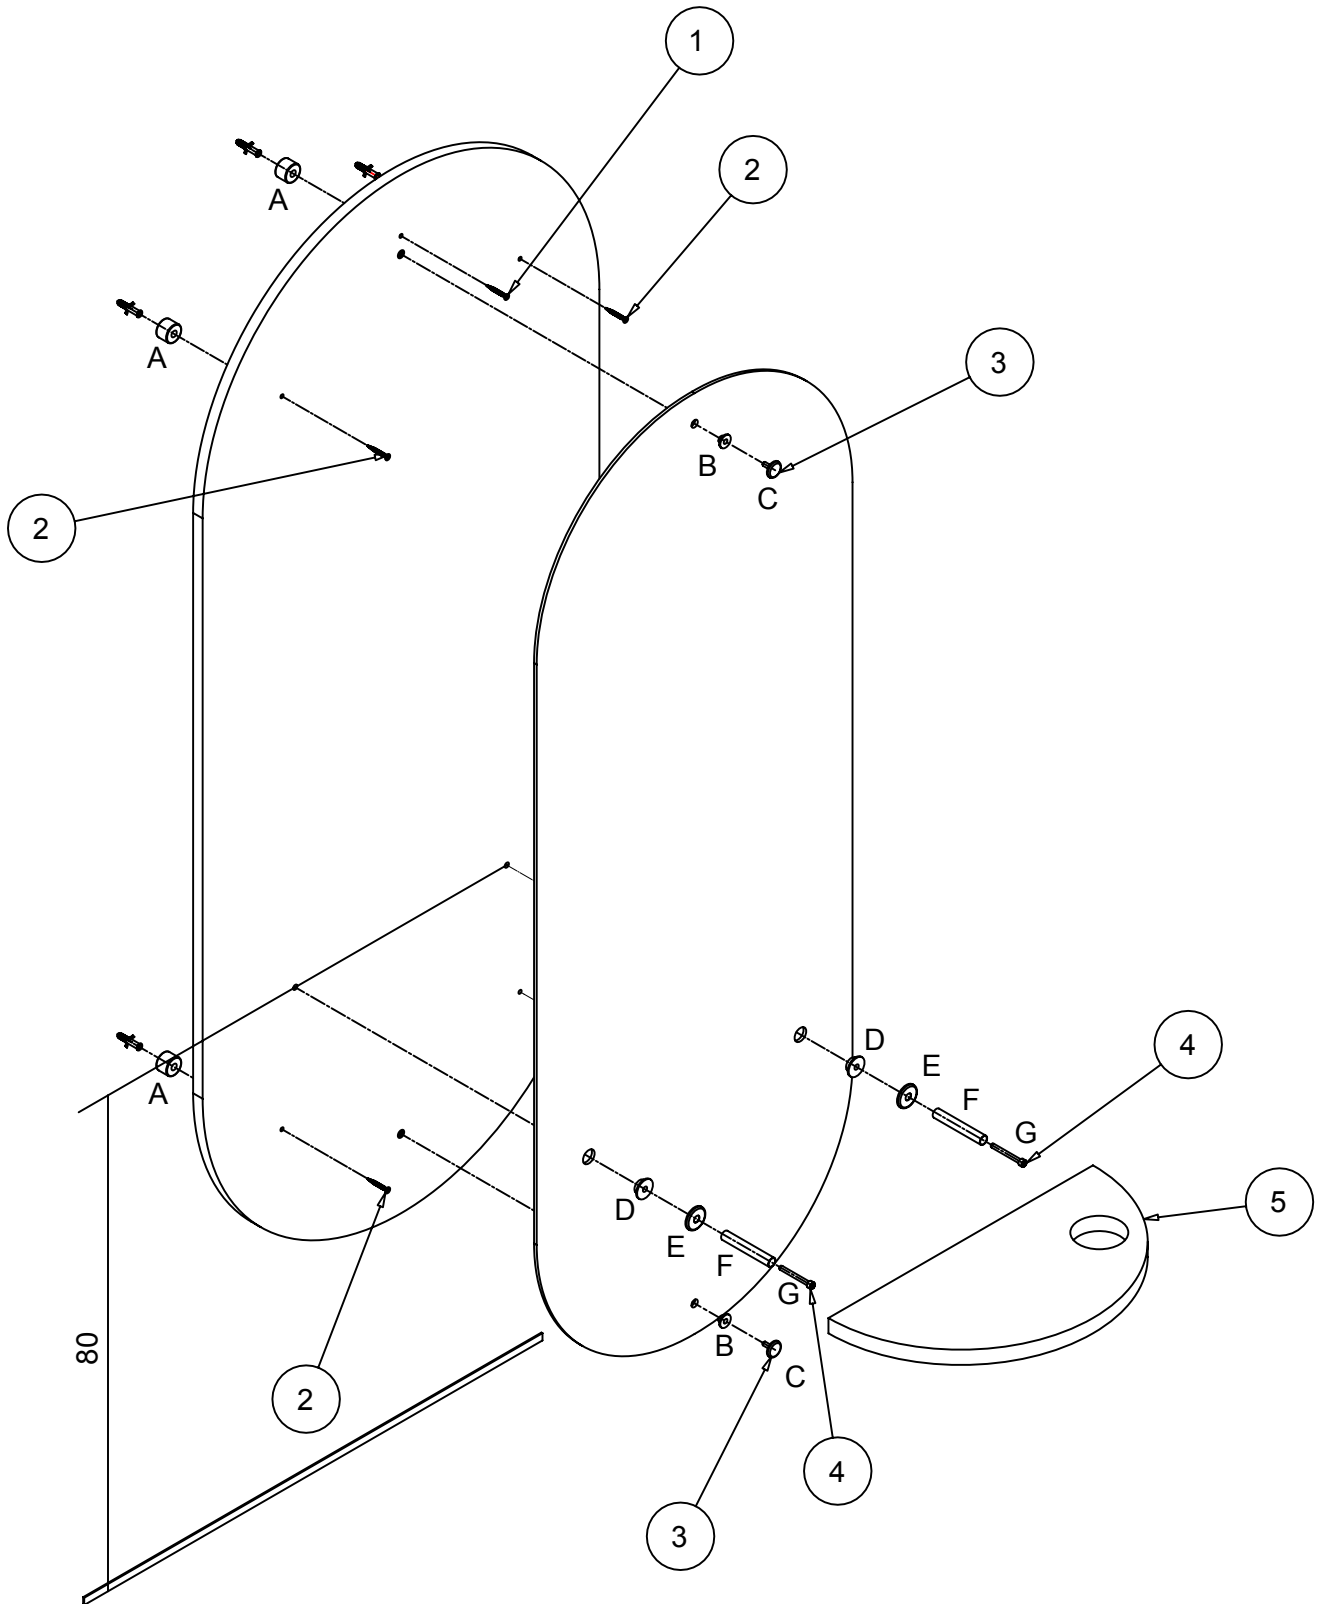

Istruzioni Eclipse

Salon Ambience
100% MADE IN ITALY

A	B	C	D	E	F	G
X5	X2	X2	X2	X2	X2	X2