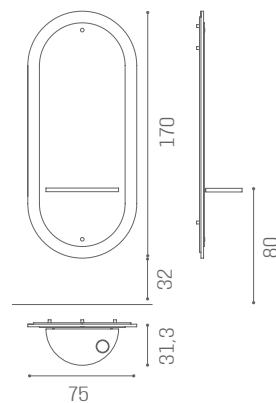

# Istruzioni Eclipse

Salon Ambience  
100% MADE IN ITALY

● Fissaggio a parete / Wall fixing

⊕ 220-240VAC 50/60Hz 30W

MI/630