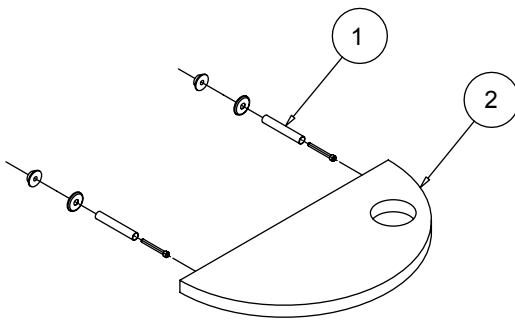

# Shelves

Salon Ambience  
100% MADE IN ITALY

GLASS -01

LYON	MI/050
LYON ISLAND	MI/052
LUNAR	MI/370
LUNAR ISLAND	MI/372
SPACE	MI/440

BLACK  
GLASS -02

LYON	MI/050
LYON ISLAND	MI/052
LUNAR	MI/370
LUNAR ISLAND	MI/372
SPACE	MI/440
PLANET	MI/490
PLANET ISLAND	MI/500