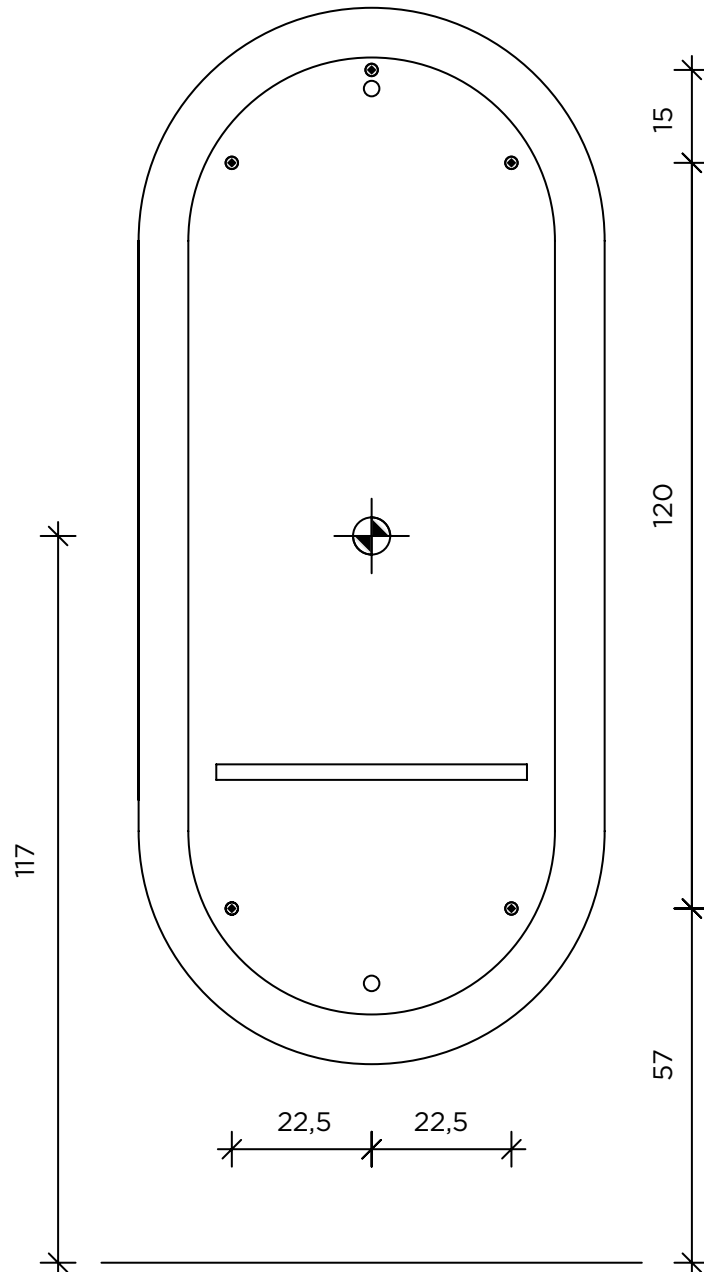

# Istruzioni Eclipse

Salon Ambience  
100% MADE IN ITALY

● Fissaggio a parete / Wall fixing

⊕ 220-240VAC 50/60Hz 30W

MI/630