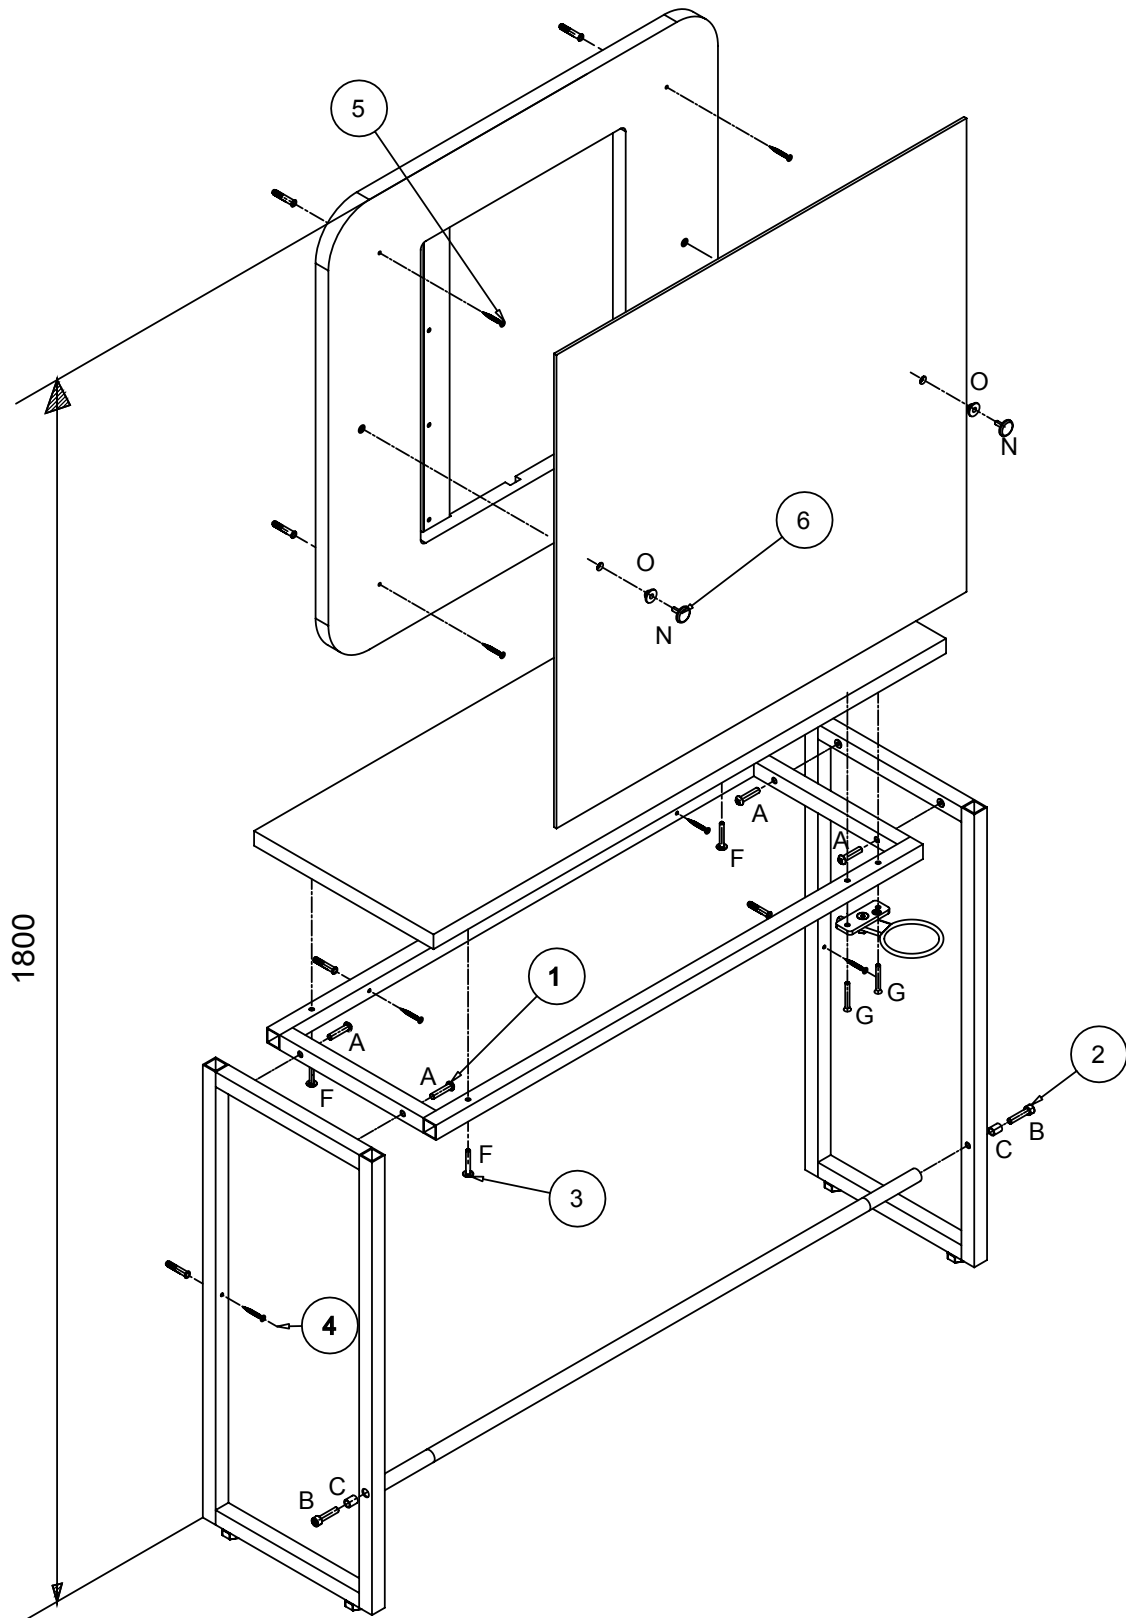

● Fissaggio a parete / Wall fixing
⊙ 220-240VAC 50/60Hz 15W

| A | B | C | F | G | N | O |
|---|---|---|---|---|---|--|
|  |  |  |  |  |  |  |
| X4 | X2 | X2 | X3 | X2 | X2 | X2 |

London

Salon Ambience
100% MADE IN ITALY

MI/532

- Fissaggio a parete / Wall fixing
- ⊕ 220-240VAC 50/60Hz 15W

| A | B | C | F | G | N | O |
|---|---|---|---|---|---|--|
|  |  |  |  |  |  |  |
| X4 | X2 | X2 | X3 | X2 | X2 | X2 |

London

Salon Ambience
100% MADE IN ITALY