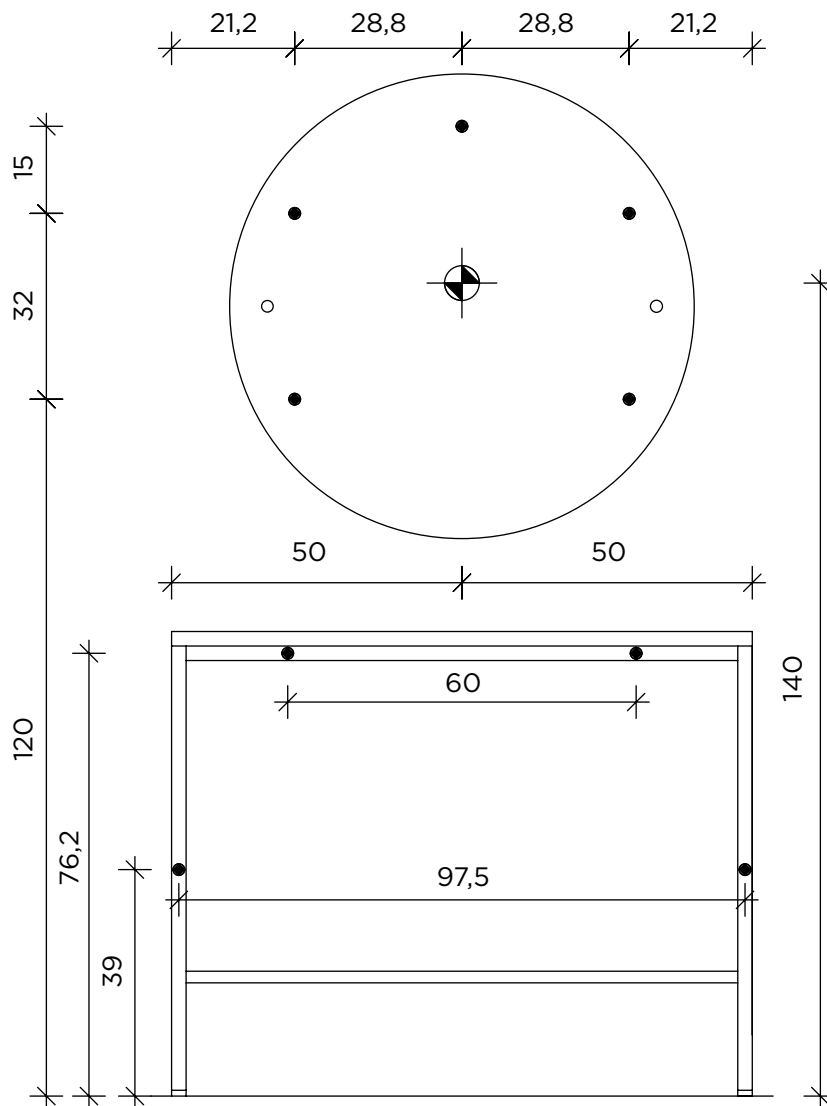

● Fissaggio a parete / Wall fixing
⊙ 220-240VAC 50/60Hz 15W

| A | B | C | F | G | N | O |
|---|---|---|---|---|---|--|
|  |  |  |  |  |  |  |
| X4 | X2 | X2 | X3 | X2 | X2 | X2 |

London

Salon Ambience
100% MADE IN ITALY

MI/532

- Fissaggio a parete / Wall fixing
- ⊕ 220-240VAC 50/60Hz 15W

| A | B | C | F | G | N | O |
|---|---|---|---|---|---|--|
|  |  |  |  |  |  |  |
| X4 | X2 | X2 | X3 | X2 | X2 | X2 |

London

Salon Ambience
100% MADE IN ITALY