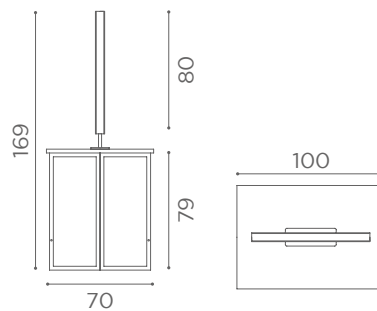

● Fissaggio a parete / Wall fixing
⊙ 220-240VAC 50/60Hz 15W

| A | B | C | F | G | N | O |
|---|---|---|---|---|---|--|
|  |  |  |  |  |  |  |
| X4 | X2 | X2 | X3 | X2 | X2 | X2 |

London

Salon Ambience
100% MADE IN ITALY

MI/532

- Fissaggio a parete / Wall fixing
- ⊕ 220-240VAC 50/60Hz 15W

| A | B | C | F | G | N | O |
|---|---|---|---|---|---|--|
|  |  |  |  |  |  |  |
| X4 | X2 | X2 | X3 | X2 | X2 | X2 |

London

Salon Ambience
100% MADE IN ITALY