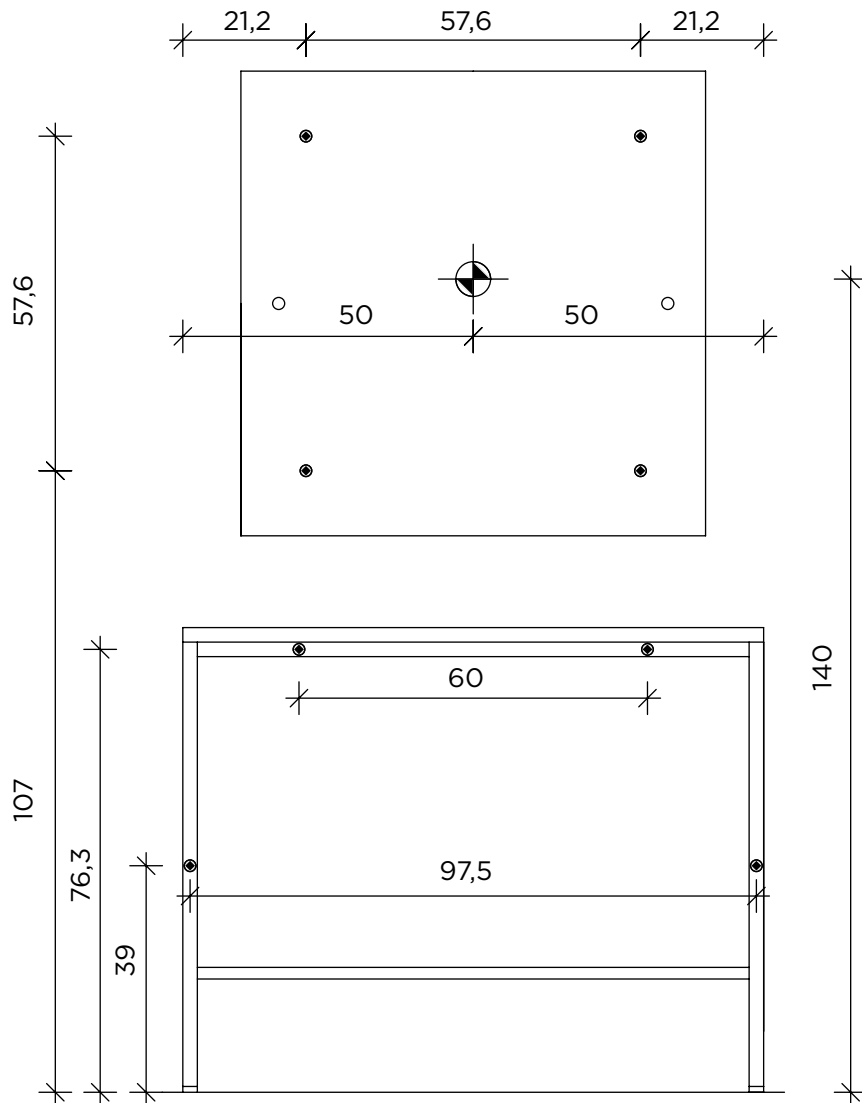

● Fissaggio a parete / Wall fixing
⊙ 220-240VAC 50/60Hz 15W

| A | B | C | F | G | N | O |
|---|---|---|---|---|---|--|
|  |  |  |  |  |  |  |
| X4 | X2 | X2 | X3 | X2 | X2 | X2 |

London

Salon Ambience
100% MADE IN ITALY

MI/532

- Fissaggio a parete / Wall fixing
- ⊕ 220-240VAC 50/60Hz 15W

| A | B | C | F | G | N | O |
|---|---|---|---|---|---|--|
|  |  |  |  |  |  |  |
| X4 | X2 | X2 | X3 | X2 | X2 | X2 |

London

Salon Ambience
100% MADE IN ITALY