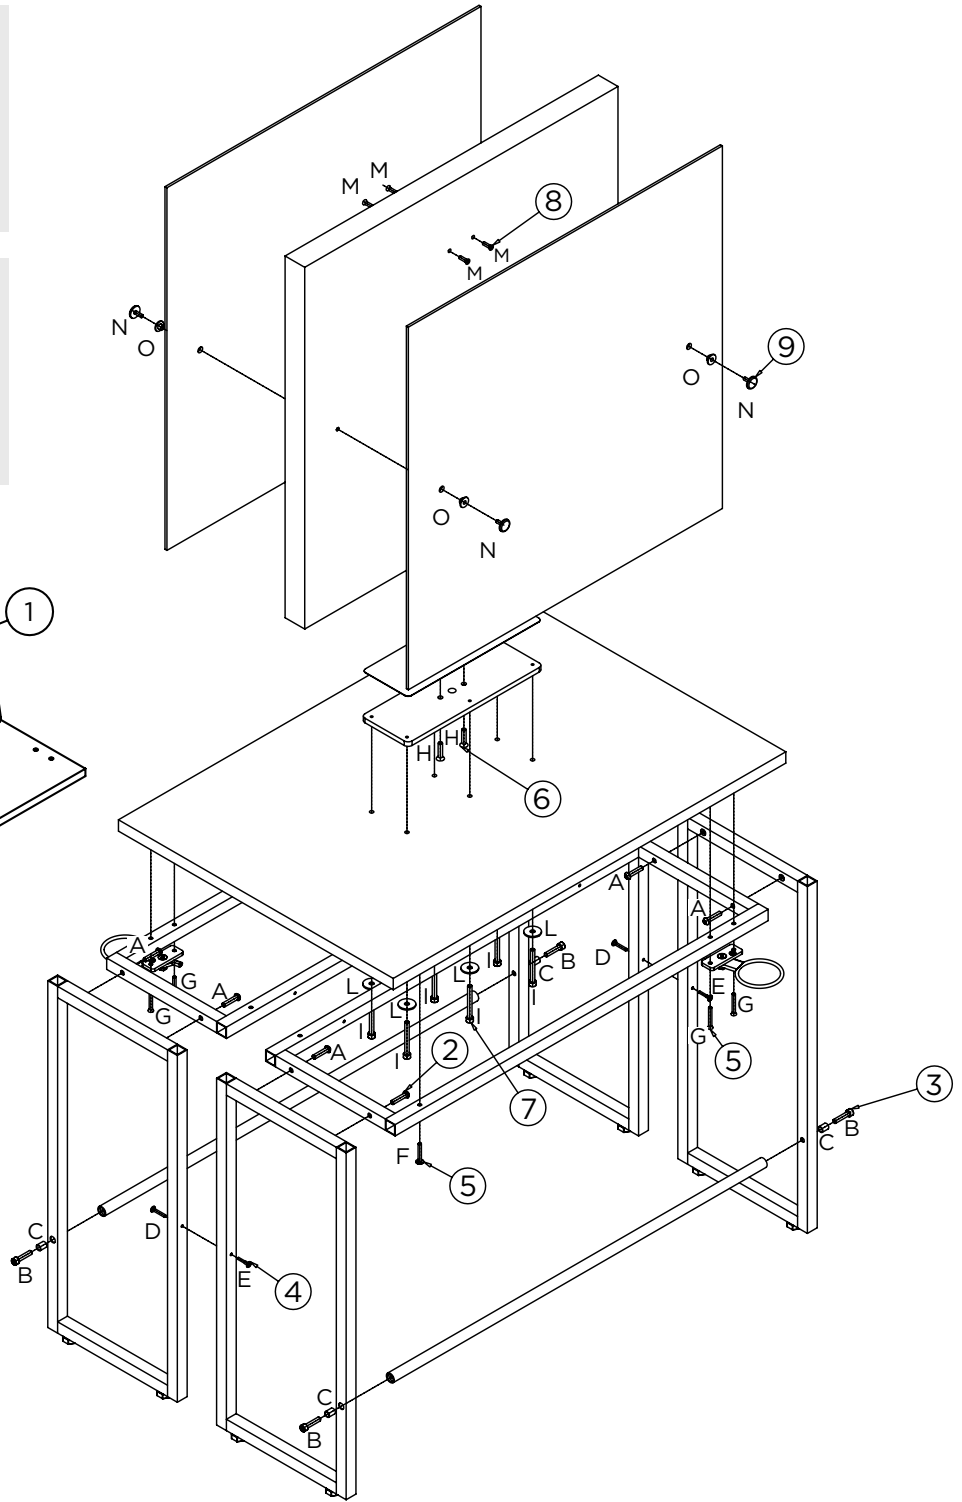

● Fissaggio a parete / Wall fixing
⊙ 220-240VAC 50/60Hz 15W

| A | B | C | F | G | N | O |
|---|---|---|---|---|---|--|
|  |  |  |  |  |  |  |
| X4 | X2 | X2 | X3 | X2 | X2 | X2 |

London

Salon Ambience
100% MADE IN ITALY

MI/532

- Fissaggio a parete / Wall fixing
- ⊕ 220-240VAC 50/60Hz 15W

| A | B | C | F | G | N | O |
|---|---|---|---|---|---|--|
|  |  |  |  |  |  |  |
| X4 | X2 | X2 | X3 | X2 | X2 | X2 |

London

Salon Ambience
100% MADE IN ITALY