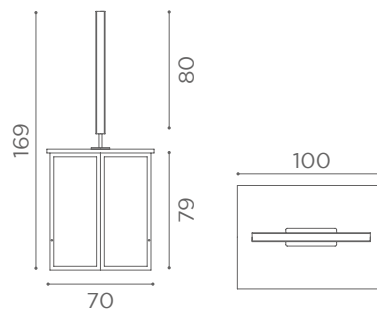

London

Salon Ambience
100% MADE IN ITALY

A	B	C	D	E	F
X8	X4	X4	X2	X2	X2

G	H	I	L	M	N	O
X4	X2	X6	X6	X8	X4	X4

MI/542