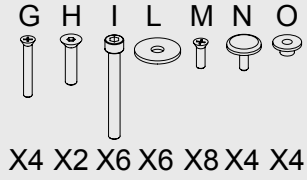

● Fissaggio a parete / Wall fixing
⊙ 220-240VAC 50/60Hz 15W

| A | B | C | F | G | N | O |
|---|---|---|---|---|---|--|
|  |  |  |  |  |  |  |
| X4 | X2 | X2 | X3 | X2 | X2 | X2 |

London

Salon Ambience
100% MADE IN ITALY

MI/532

- Fissaggio a parete / Wall fixing
- ⊕ 220-240VAC 50/60Hz 15W

| A | B | C | F | G | N | O |
|---|---|---|---|---|---|--|
|  |  |  |  |  |  |  |
| X4 | X2 | X2 | X3 | X2 | X2 | X2 |

London

Salon Ambience
100% MADE IN ITALY