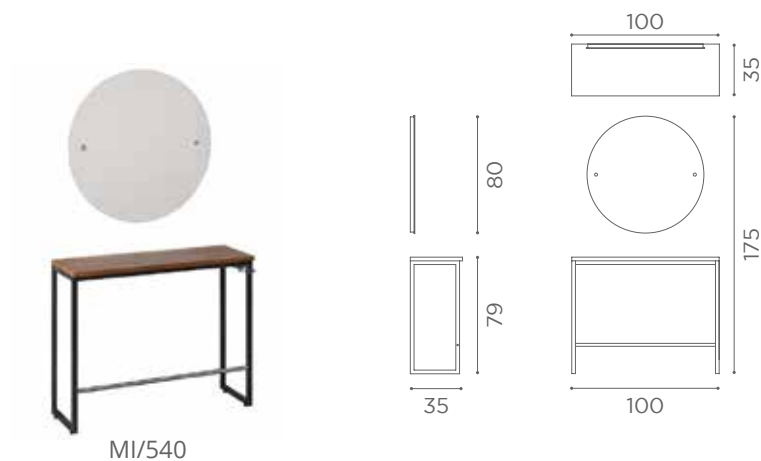

● Fissaggio a parete / Wall fixing
⊙ 220-240VAC 50/60Hz 15W

| A | B | C | F | G | N | O |
|---|---|---|---|---|---|--|
|  |  |  |  |  |  |  |
| X4 | X2 | X2 | X3 | X2 | X2 | X2 |

London

Salon Ambience
100% MADE IN ITALY

MI/532

- Fissaggio a parete / Wall fixing
- ⊕ 220-240VAC 50/60Hz 15W

| A | B | C | F | G | N | O |
|---|---|---|---|---|---|--|
|  |  |  |  |  |  |  |
| X4 | X2 | X2 | X3 | X2 | X2 | X2 |

London

Salon Ambience
100% MADE IN ITALY