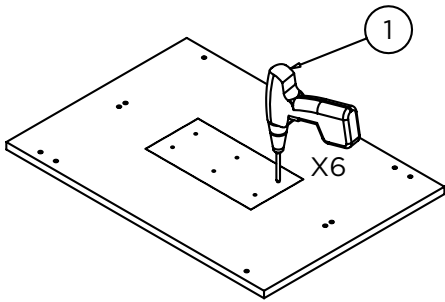

● Fissaggio a parete / Wall fixing
⊙ 220-240VAC 50/60Hz 15W

| A | B | C | F | G | N | O |
|---|---|---|---|---|---|--|
|  |  |  |  |  |  |  |
| X4 | X2 | X2 | X3 | X2 | X2 | X2 |

London

Salon Ambience
100% MADE IN ITALY