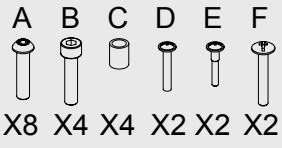

● Fissaggio a parete / Wall fixing
⊙ 220-240VAC 50/60Hz 15W

| A | B | C | F | G | N | O |
|---|---|---|---|---|---|--|
|  |  |  |  |  |  |  |
| X4 | X2 | X2 | X3 | X2 | X2 | X2 |

London

Salon Ambience
100% MADE IN ITALY

MI/532

- Fissaggio a parete / Wall fixing
- ⊕ 220-240VAC 50/60Hz 15W

| A | B | C | F | G | N | O |
|---|---|---|---|---|---|--|
|  |  |  |  |  |  |  |
| X4 | X2 | X2 | X3 | X2 | X2 | X2 |

London

Salon Ambience
100% MADE IN ITALY