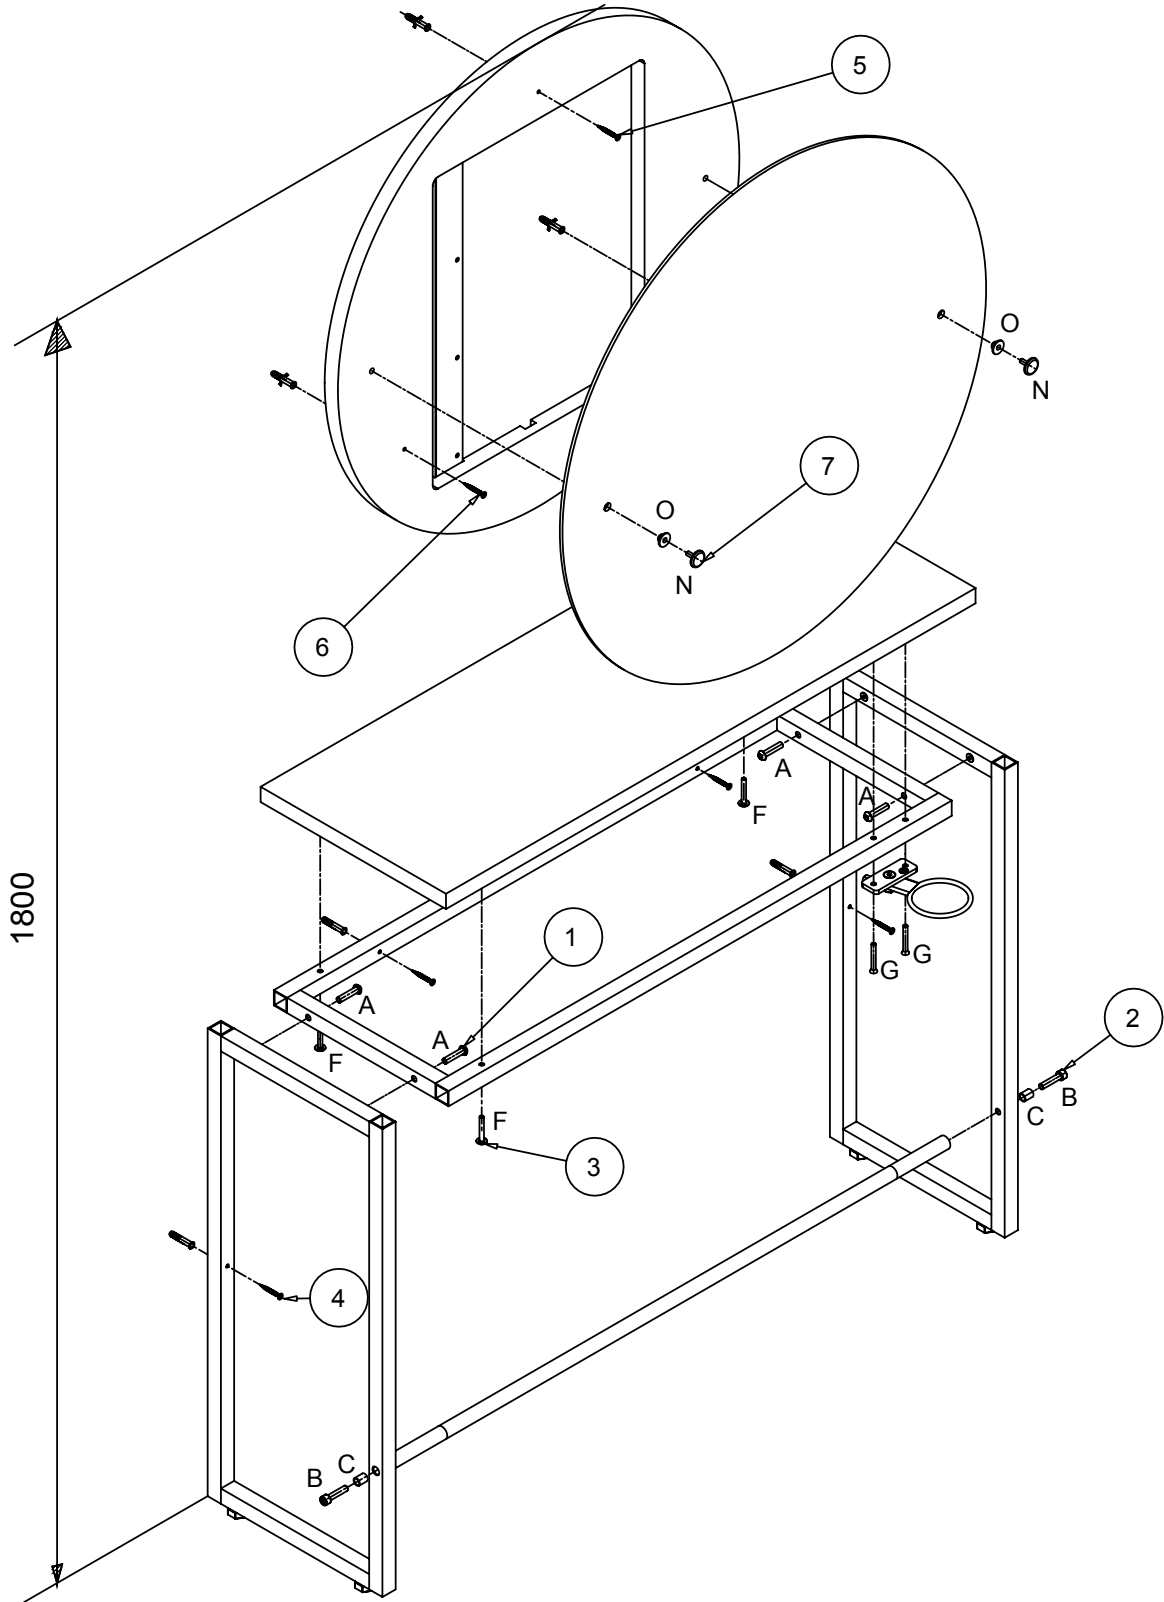

● Fissaggio a parete / Wall fixing
⊙ 220-240VAC 50/60Hz 15W

| A | B | C | F | G | N | O |
|---|---|---|---|---|---|--|
|  |  |  |  |  |  |  |
| X4 | X2 | X2 | X3 | X2 | X2 | X2 |

London

Salon Ambience
100% MADE IN ITALY

MI/532

- Fissaggio a parete / Wall fixing
- ⊕ 220-240VAC 50/60Hz 15W

| A | B | C | F | G | N | O |
|---|---|---|---|---|---|--|
|  |  |  |  |  |  |  |
| X4 | X2 | X2 | X3 | X2 | X2 | X2 |

London

Salon Ambience
100% MADE IN ITALY