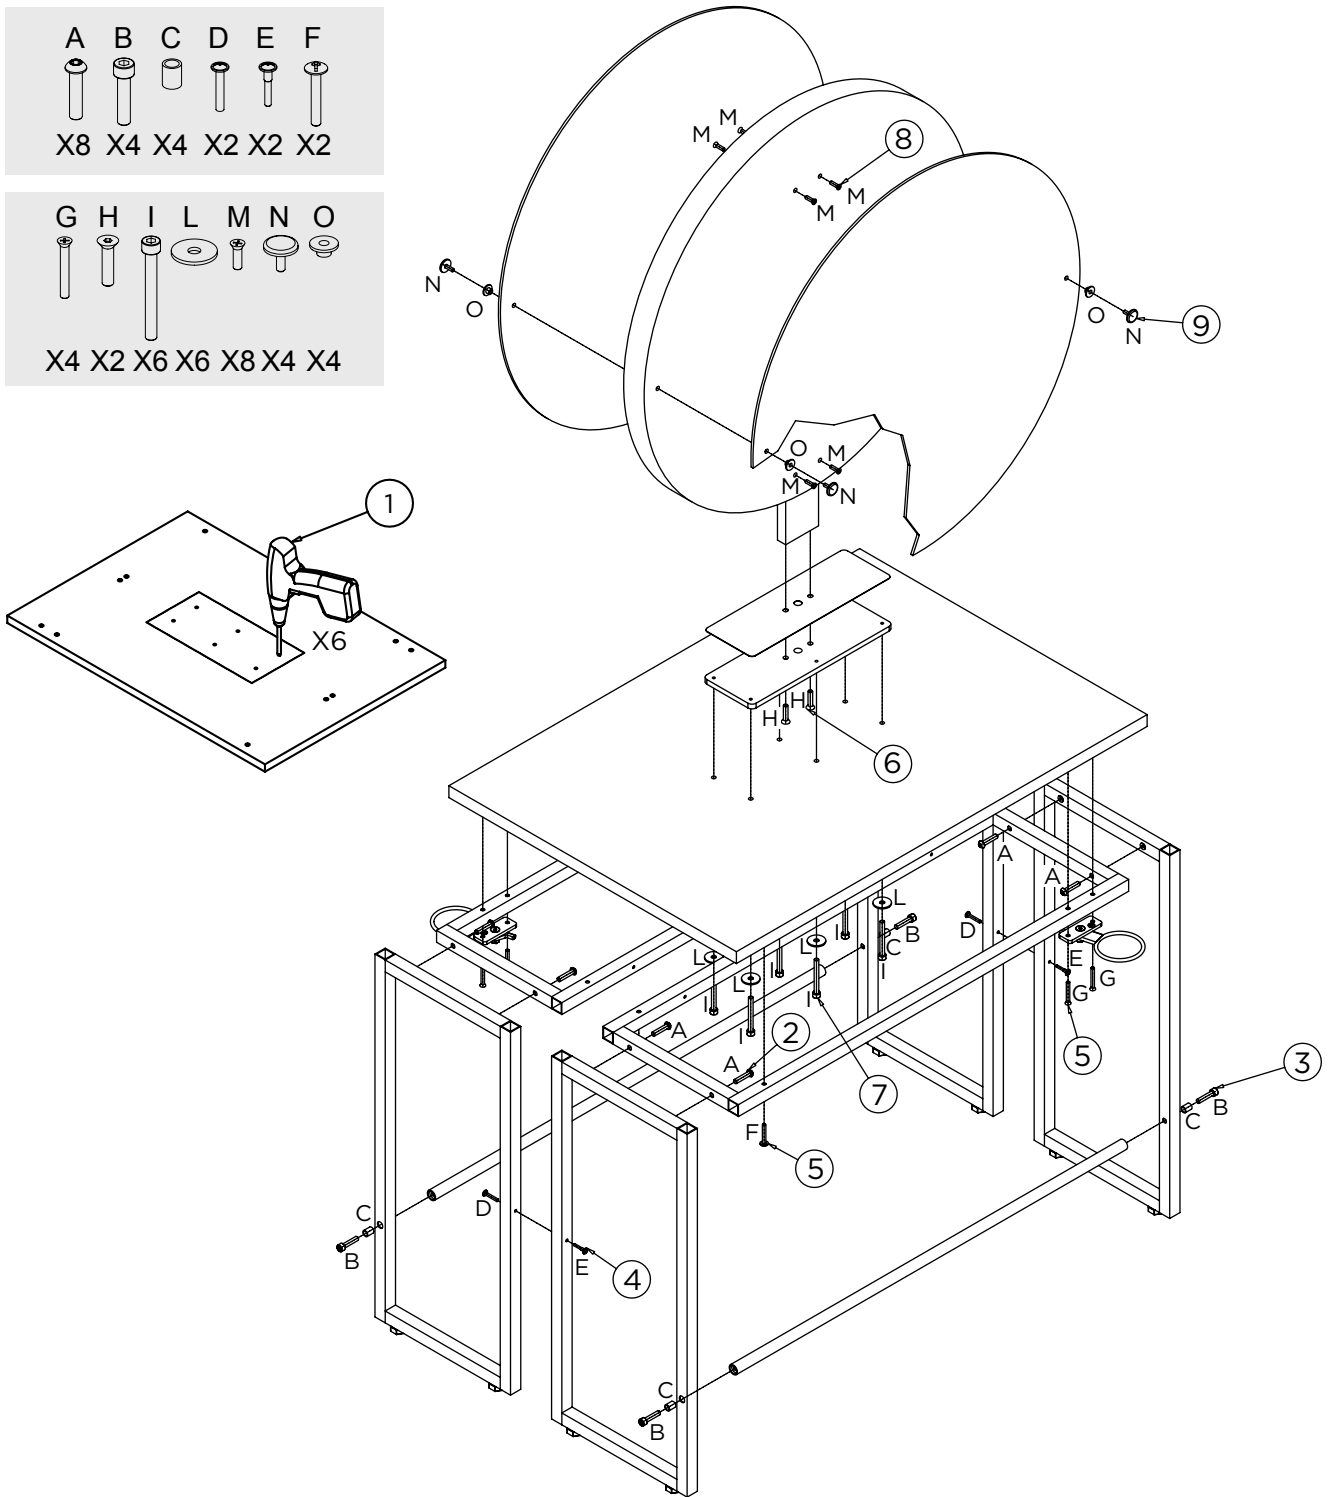

London

Salon Ambience
100% MADE IN ITALY

A	B	C	D	E	F
X8	X4	X4	X2	X2	X2

G	H	I	L	M	N	O
X4	X2	X6	X6	X8	X4	X4

MI/542