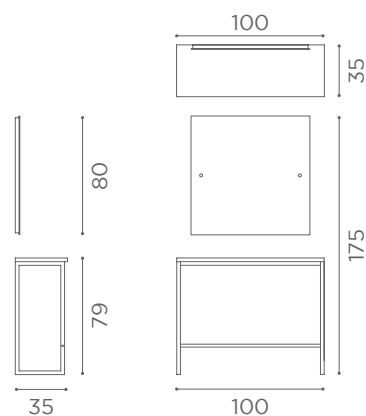

● Fissaggio a parete / Wall fixing
⊙ 220-240VAC 50/60Hz 15W

| A | B | C | F | G | N | O |
|---|---|---|---|---|---|--|
|  |  |  |  |  |  |  |
| X4 | X2 | X2 | X3 | X2 | X2 | X2 |

London

Salon Ambience
100% MADE IN ITALY

MI/532

- Fissaggio a parete / Wall fixing
- ⊕ 220-240VAC 50/60Hz 15W

| A | B | C | F | G | N | O |
|---|---|---|---|---|---|--|
|  |  |  |  |  |  |  |
| X4 | X2 | X2 | X3 | X2 | X2 | X2 |

London

Salon Ambience
100% MADE IN ITALY