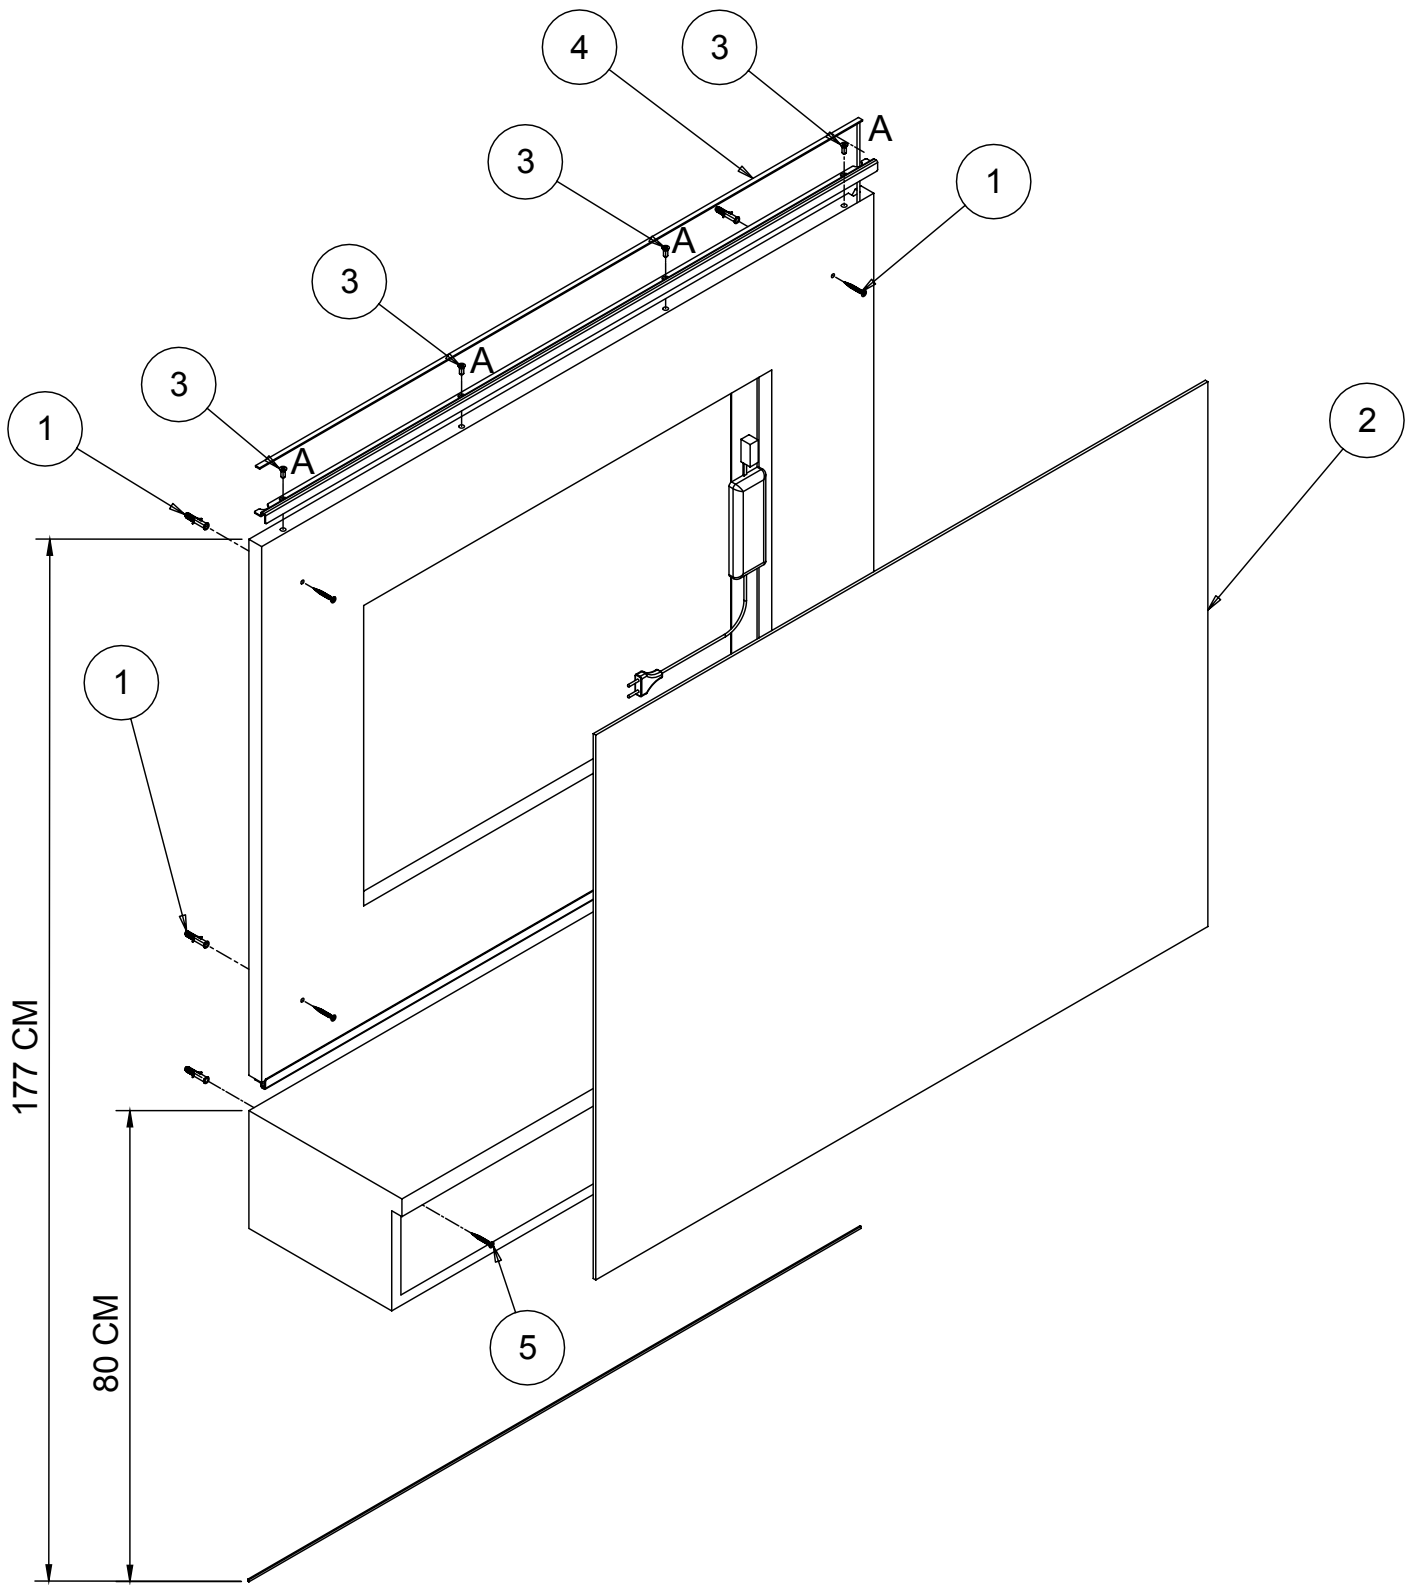

- Fissaggio a parete / Wall fixing
- ⊕ 220-240VAC 50/60Hz 15W

MI/382

A

X4