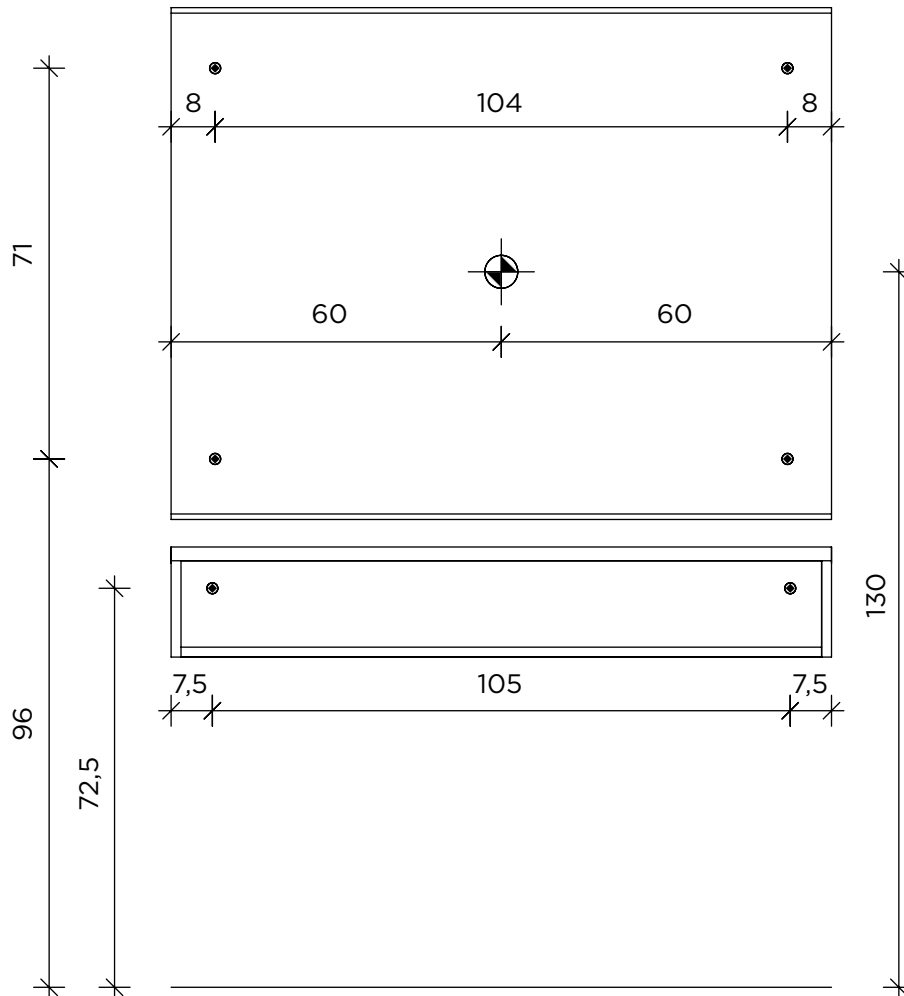

- Fissaggio a parete / Wall fixing
- ⊕ 220-240VAC 50/60Hz 15W

MI/382

A

X4