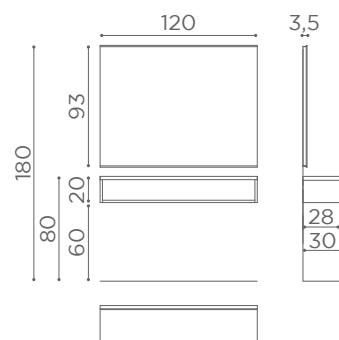

- Fissaggio a parete / Wall fixing
- ⊕ 220-240VAC 50/60Hz 15W

MI/382

A

X4