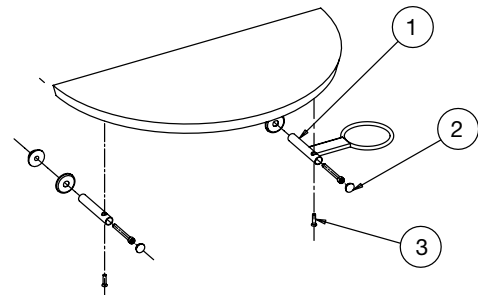

ROUND
ALUMINIUM -05

LYON	MI/050
LYON ISLAND	MI/052
LUNAR	MI/370
LUNAR ISLAND	MI/372
SPACE	MI/440
PLANET	MI/490
PLANET ISLAND	MI/500
MERCURY	MI/590
MERCURY ISLAND	MI/600