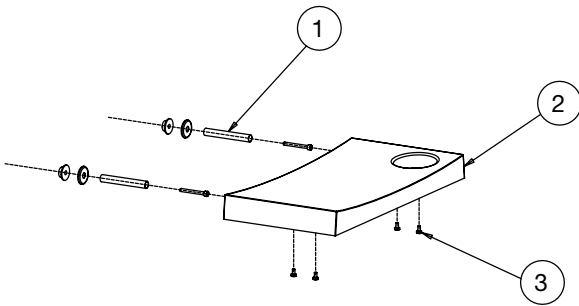

ALUMINIUM -06

LYON	MI/050
LYON ISLAND	MI/052
LUNAR	MI/370
LUNAR ISLAND	MI/372
SPACE	MI/440