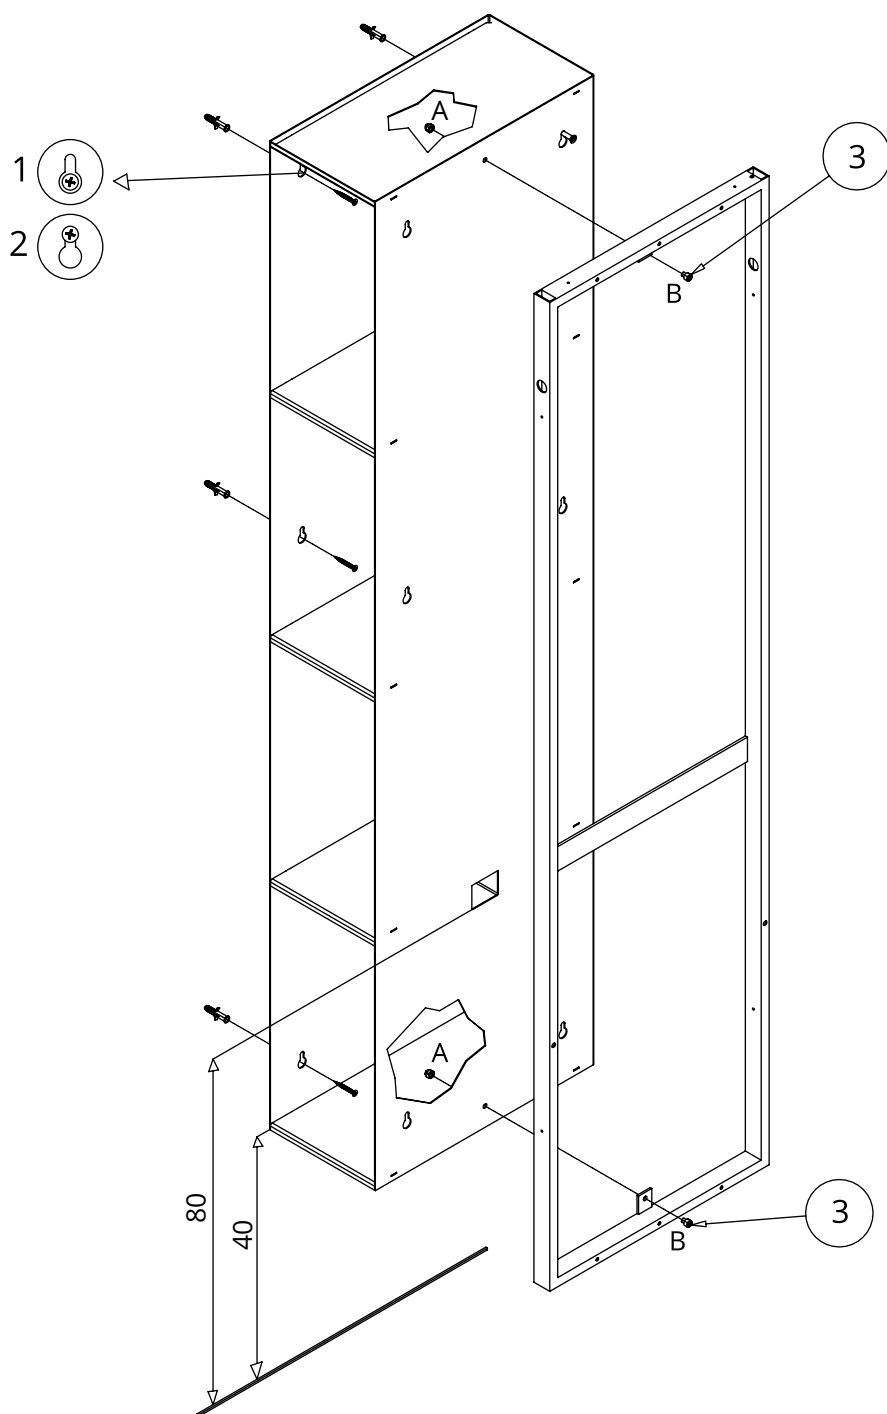

● Fissaggio a parete / Wall fixing
220-240VAC 50/60Hz 36W

MI/050

Server

Salon Ambience
100% MADE IN ITALY

Server ST/033

Lyon MI/050

Lunar MI/370

MI/054