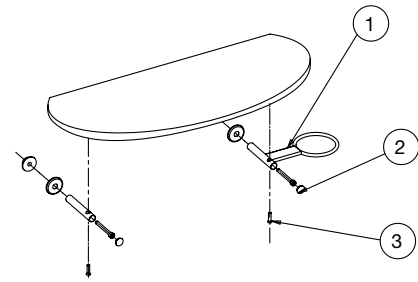

BLACK
GLASS -02

LYON	MI/050
LYON ISLAND	MI/052
LUNAR	MI/370
LUNAR ISLAND	MI/372
SPACE	MI/440
PLANET	MI/490
PLANET ISLAND	MI/500