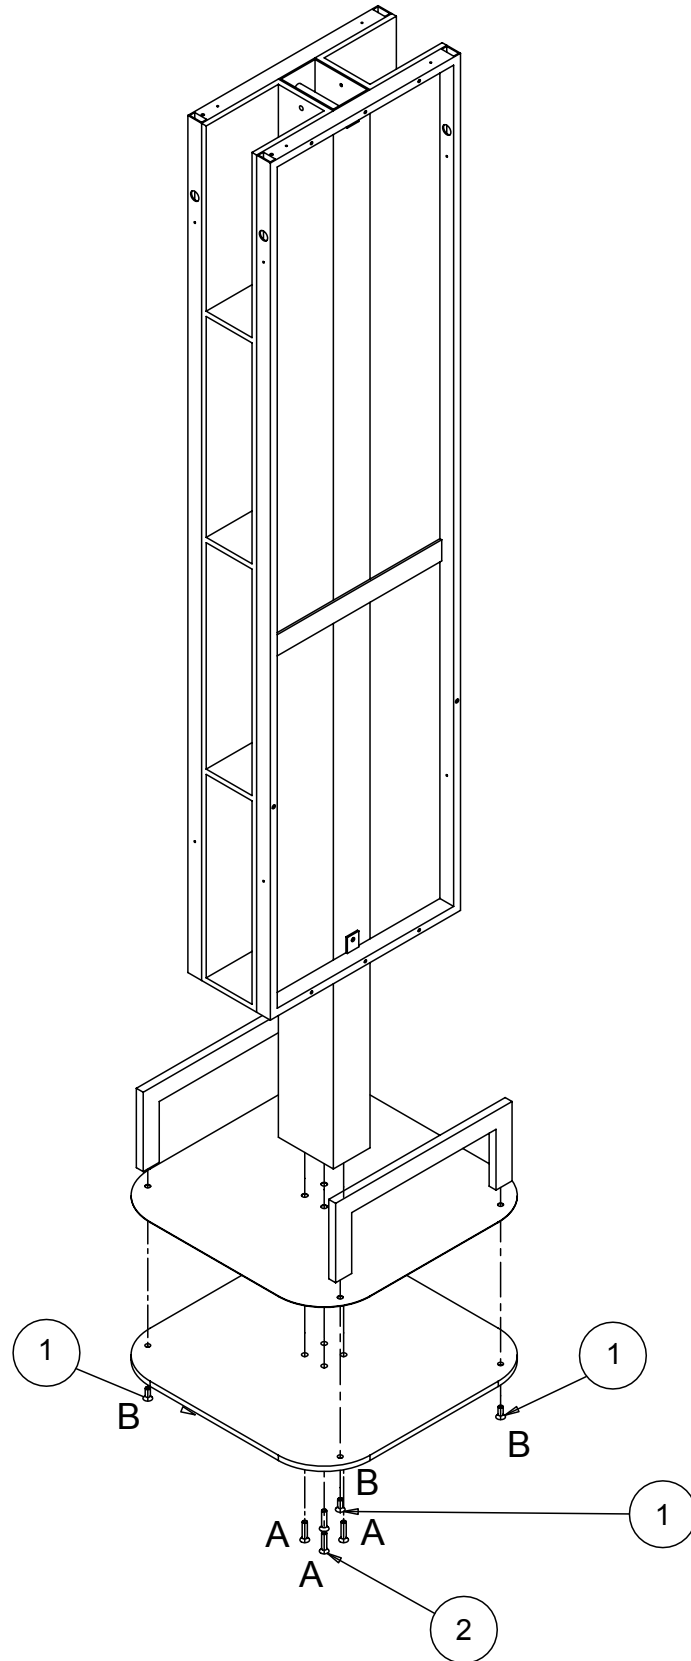

● Fissaggio a parete / Wall fixing
220-240VAC 50/60Hz 36W

MI/050

Server

Salon Ambience
100% MADE IN ITALY

Server ST/033

Lyon MI/050

Lunar MI/370

MI/054