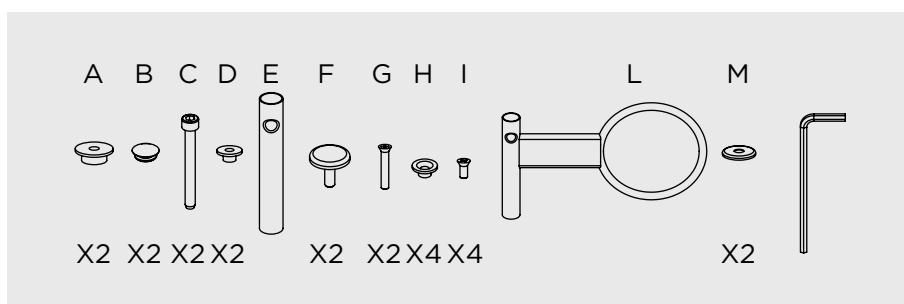

● Fissaggio a parete / Wall fixing
220-240VAC 50/60Hz 36W

MI/050

Server

Salon Ambience
100% MADE IN ITALY

Server ST/033

Lyon MI/050

Lunar MI/370

MI/054