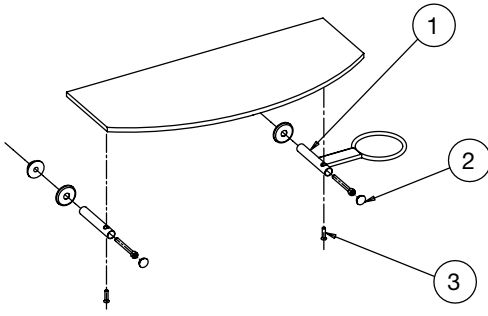

Shelves

Salon Ambience
100% MADE IN ITALY

GLASS -01

LYON	MI/050
LYON ISLAND	MI/052
LUNAR	MI/370
LUNAR ISLAND	MI/372
SPACE	MI/440