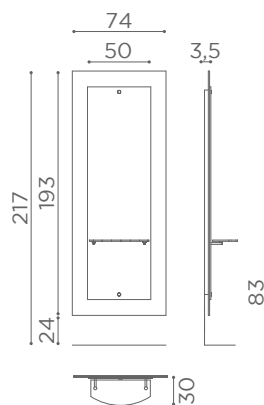

● Fissaggio a parete / Wall fixing
220-240VAC 50/60Hz 36W

MI/050

Server

Salon Ambience
100% MADE IN ITALY

Server ST/033

Lyon MI/050

Lunar MI/370

MI/054