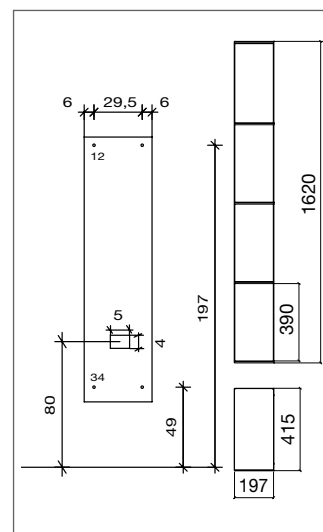

● Fissaggio a parete / Wall fixing
220-240VAC 50/60Hz 36W

MI/050

Server

Salon Ambience
100% MADE IN ITALY

Server ST/033

Lyon MI/050

Lunar MI/370

MI/054