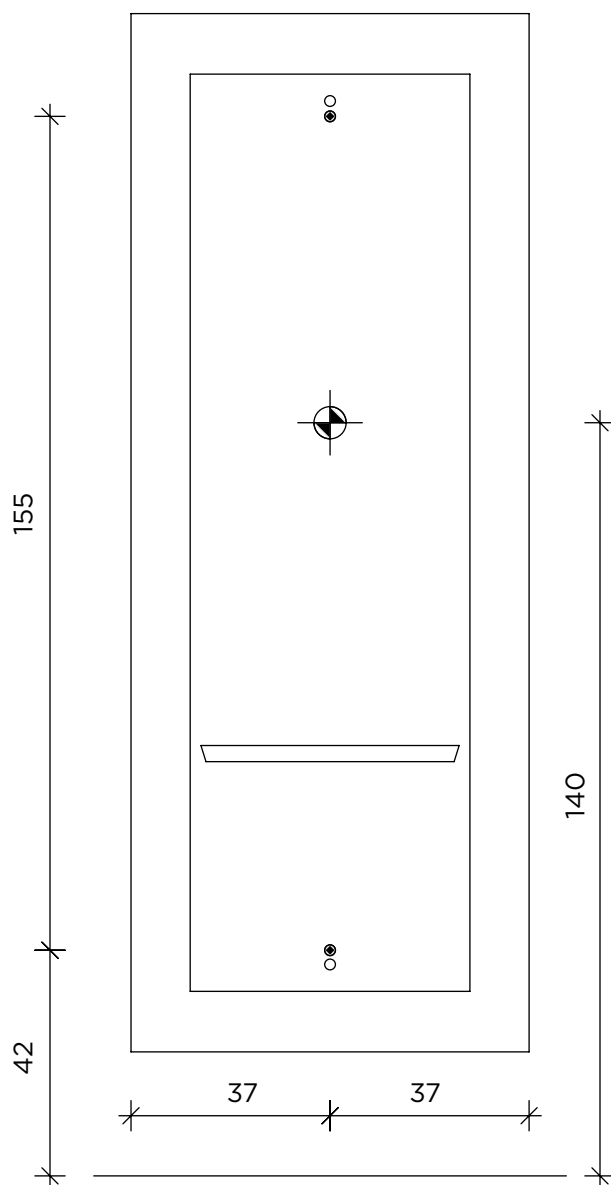

● Fissaggio a parete / Wall fixing
220-240VAC 50/60Hz 36W

MI/050

Server

Salon Ambience
100% MADE IN ITALY

Server ST/033

Lyon MI/050

Lunar MI/370

MI/054