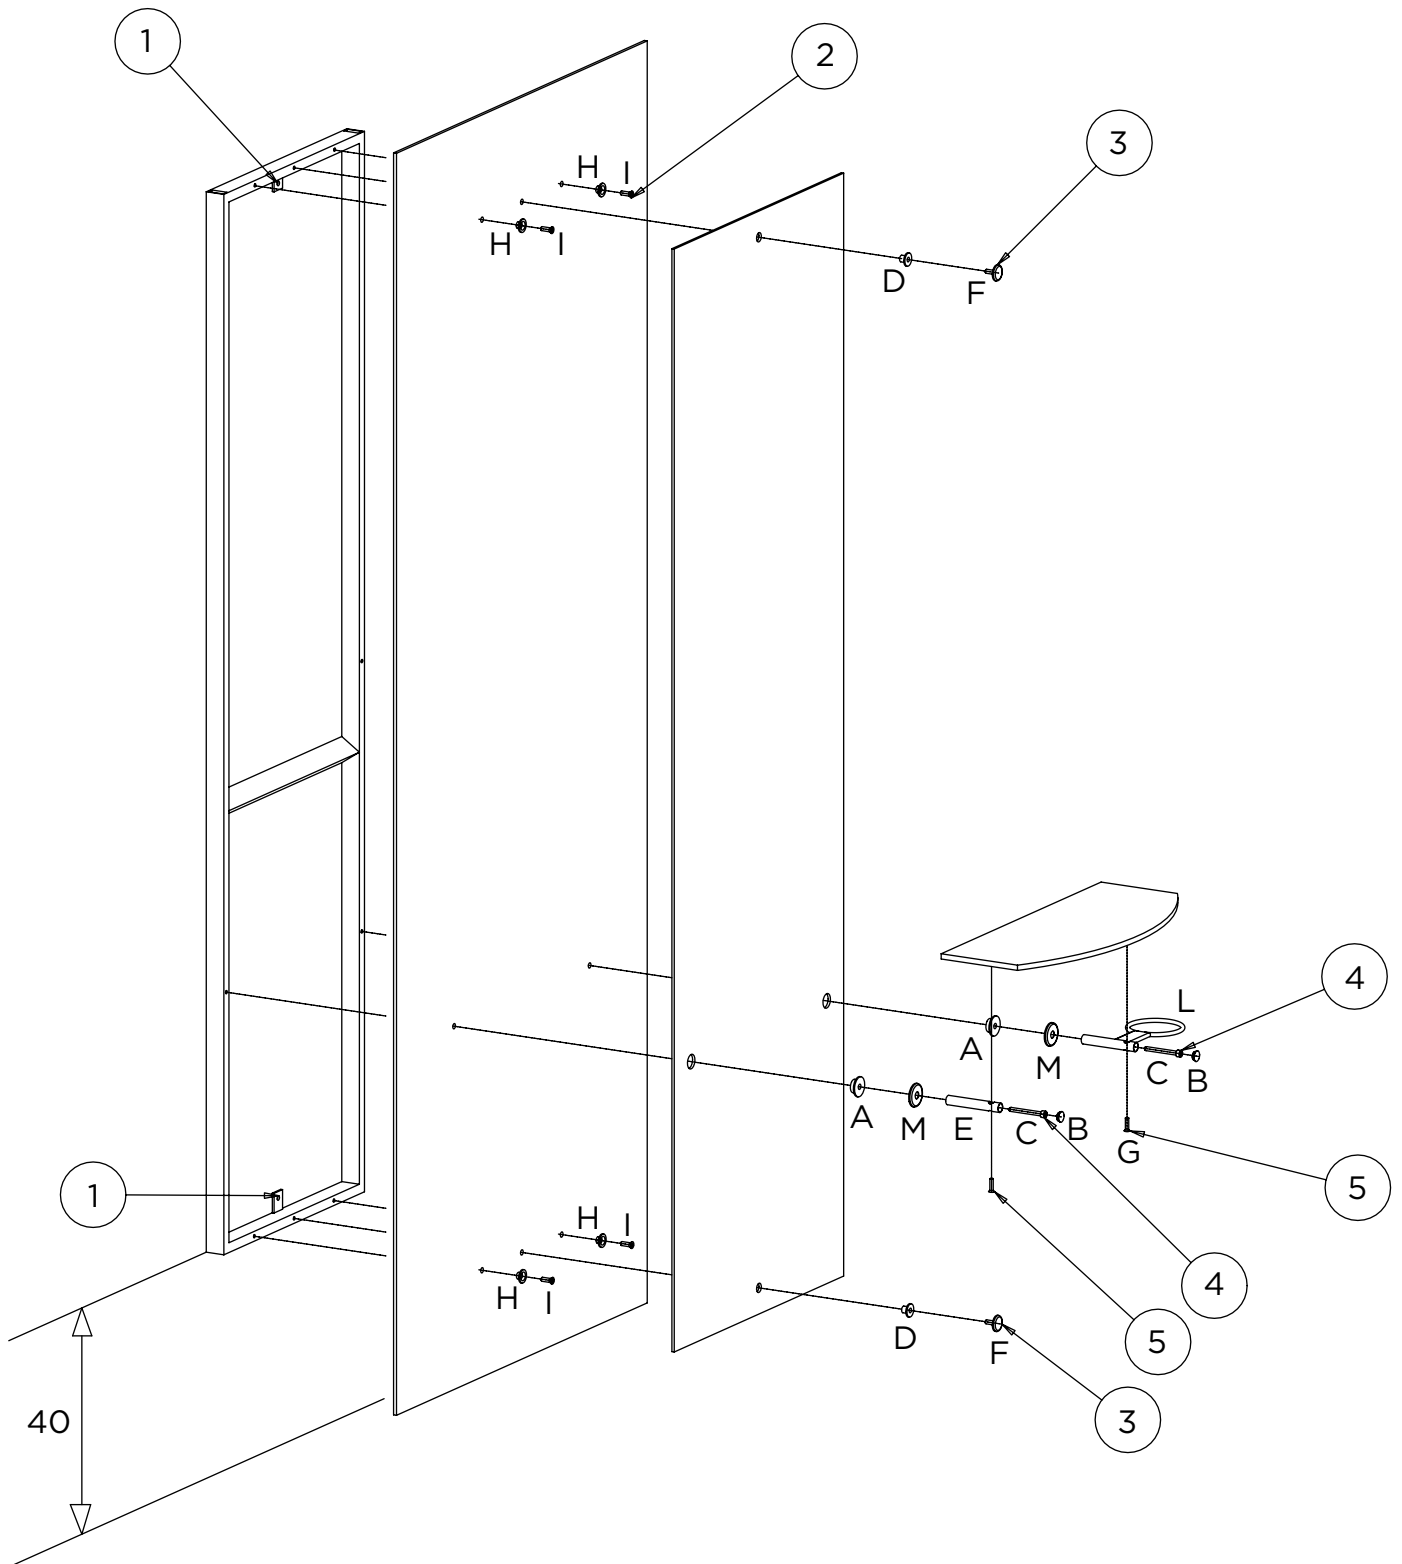

● Fissaggio a parete / Wall fixing
220-240VAC 50/60Hz 36W

MI/050

Server

Salon Ambience
100% MADE IN ITALY

Server ST/033

Lyon MI/050

Lunar MI/370

MI/054