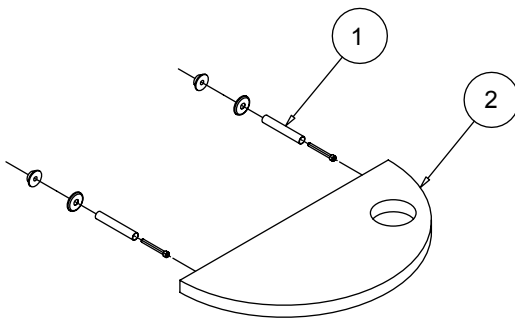

WOOD -03

ECLIPSE	MI/630
PLANET	MI/490
PLANET ISLAND	MI/500
MERCURY	MI/590
MERCURY ISLAND	MI/600