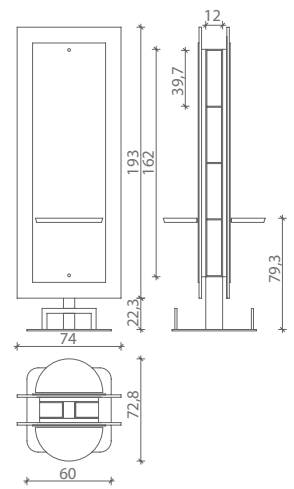

● Fissaggio a parete / Wall fixing
220-240VAC 50/60Hz 36W

MI/050

Server

Salon Ambience
100% MADE IN ITALY

Server ST/033

Lyon MI/050

Lunar MI/370

MI/054