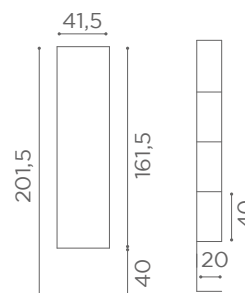

● Fissaggio a parete / Wall fixing
220-240VAC 50/60Hz 36W

MI/050

Server

Salon Ambience
100% MADE IN ITALY

Server ST/033

Lyon MI/050

Lunar MI/370

MI/054